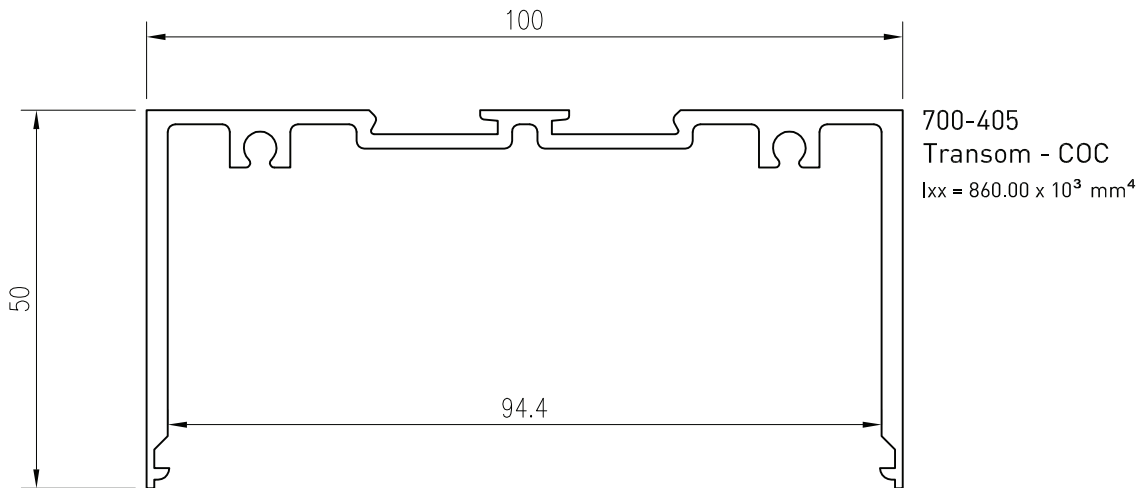

Up to date stock availability can be viewed at www.lidco.com.au/indices