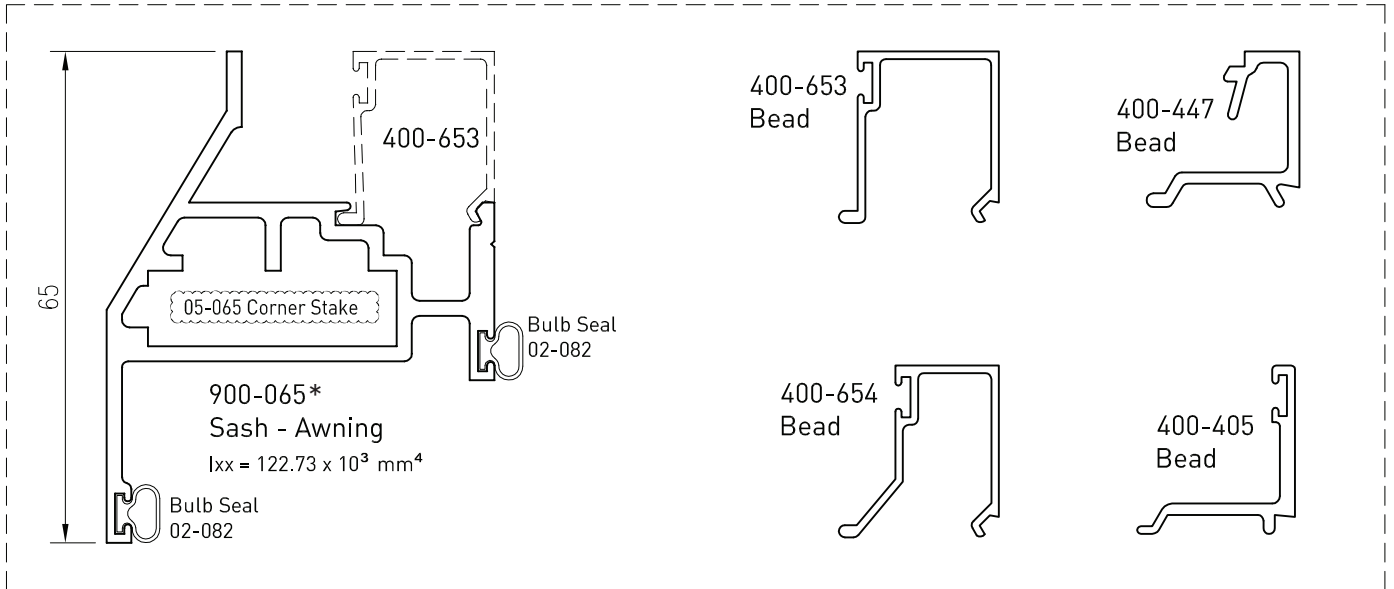

900 SERIES - Awning/Casement Sash - (Beveled)
(Single Glazed up to 10mm & Double Glazed up to 22mm)

*Lead times may apply

Up to date stock availability can be viewed at www.lidco.com.au/indices