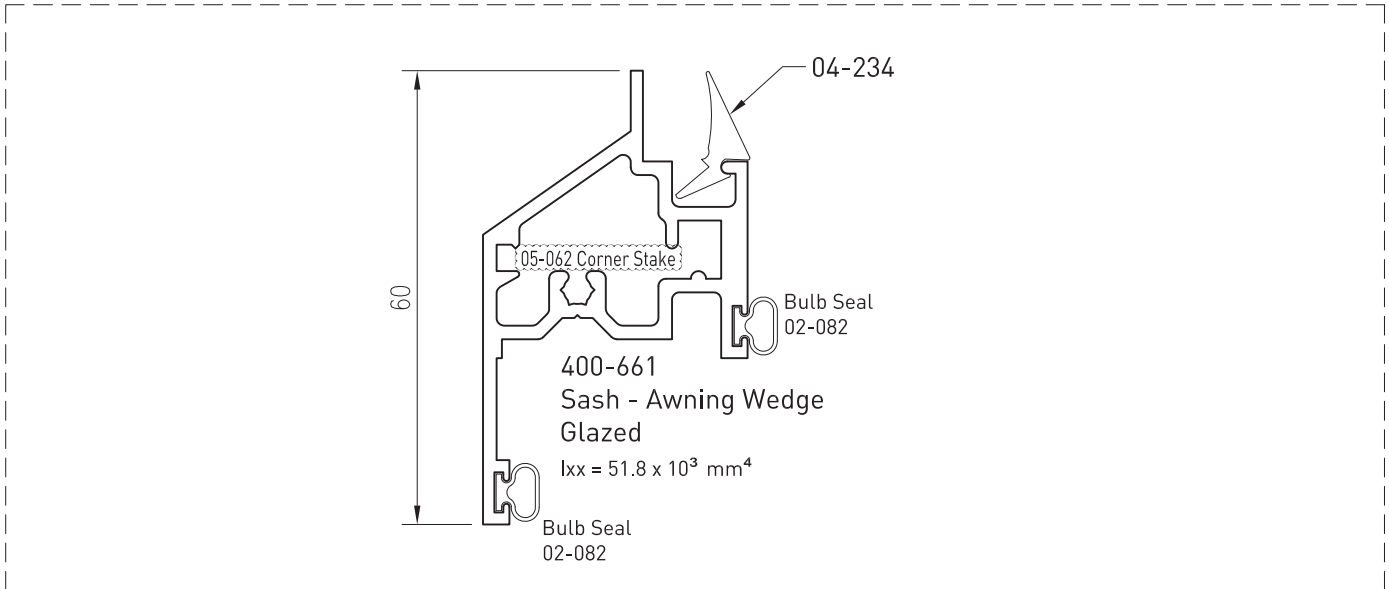

413 SYSTEM - Awning/Casement Sash - Overlap (Beveled)
(Single Glazed up to 6.38mm)

Up to date stock availability can be viewed at www.lidco.com.au/indices

373 SYSTEM - Awning/Casement Sash - Flush
(Single Glazed up to 10mm & Double Glazed up to 25mm)