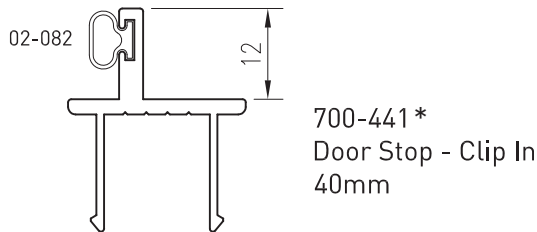

*Lead times may apply

Up to date stock availability can be viewed at www.lidco.com.au/indices

COMMERCIAL RANGE 710 SYSTEM

Emporia™ 100mm/150mm Centre Glazed

Date: Sept 2013
Replaces: Feb 2013

*Lead times may apply