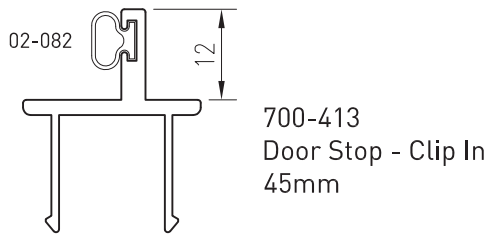

*Lead times may apply

Up to date stock availability can be viewed at www.lidco.com.au/indices

COMMERCIAL RANGE 710 SYSTEM

Emporia™ 100mm/150mm Centre Glazed

Date: Sept 2013
Replaces: Feb 2013

*Lead times may apply