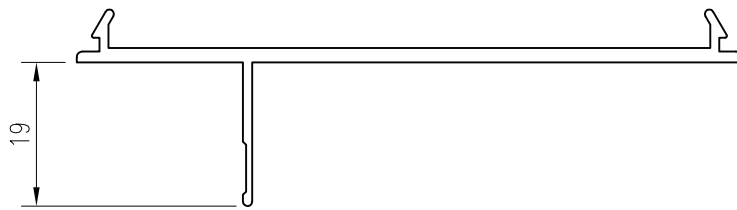

700-251
Infill - Reveal Adaptor
100mm
 $I_{xx} = 2.66 \times 10^3 \text{ mm}^4$