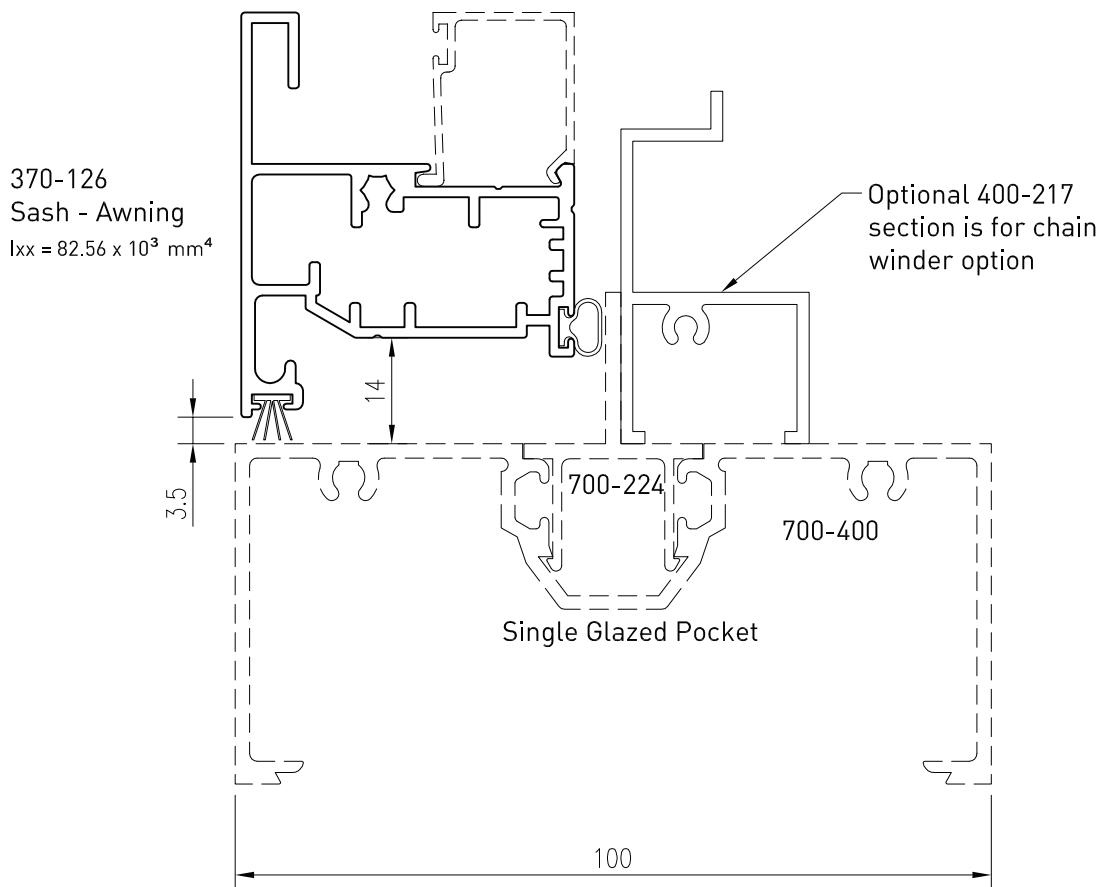

TECHNICAL SUPPORT techsupport@lidco.com.au T 1300 663 848

413 SYSTEM - Awning/Casement Sash - Overlap (Flat)
(Single Glazed up to 10mm)

Up to date stock availability can be viewed at www.lidco.com.au/indices

413 SYSTEM - Awning/Casement Sash - Overlap (Beveled)
(Single Glazed up to 6.38mm)

Up to date stock availability can be viewed at www.lidco.com.au/indices

373 SYSTEM - Awning/Casement Sash - Flush
(Single Glazed up to 10mm & Double Glazed up to 25mm)