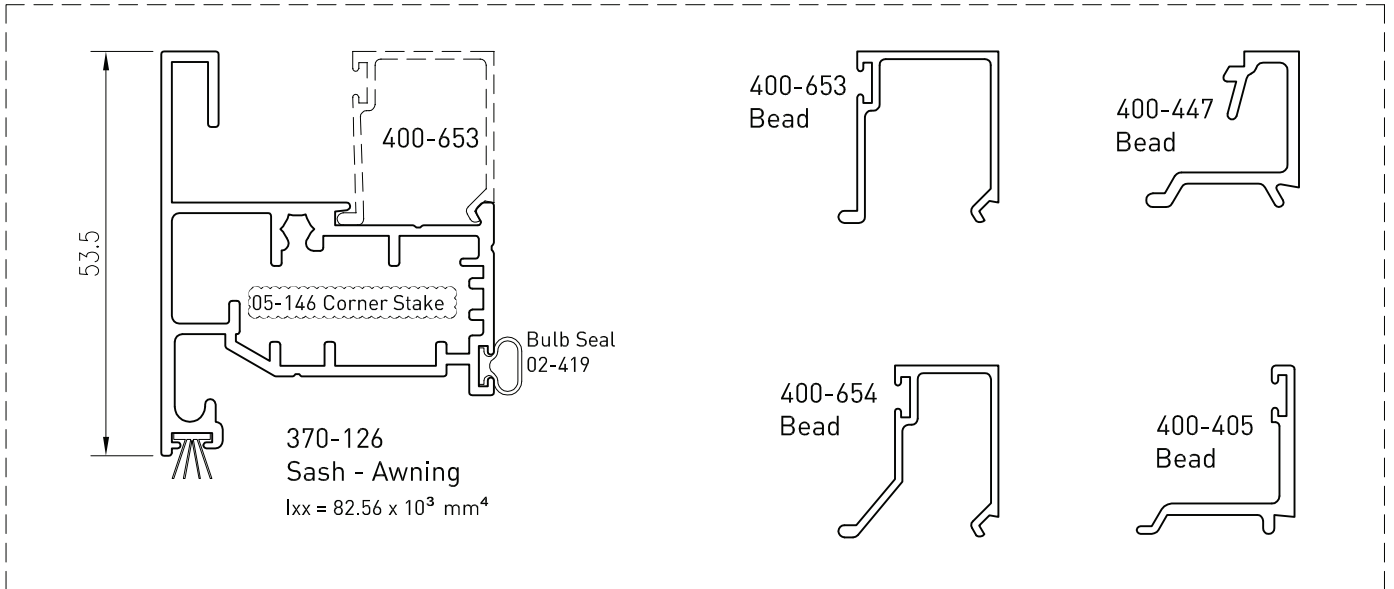

TECHNICAL SUPPORT techsupport@lidco.com.au T 1300 663 848

413 SYSTEM - Awning/Casement Sash - Overlap (Flat)
(Single Glazed up to 10mm)

Up to date stock availability can be viewed at www.lidco.com.au/indices

413 SYSTEM - Awning/Casement Sash - Overlap (Beveled)
(Single Glazed up to 6.38mm)

Up to date stock availability can be viewed at www.lidco.com.au/indices

373 SYSTEM - Awning/Casement Sash - Flush
(Single Glazed up to 10mm & Double Glazed up to 25mm)