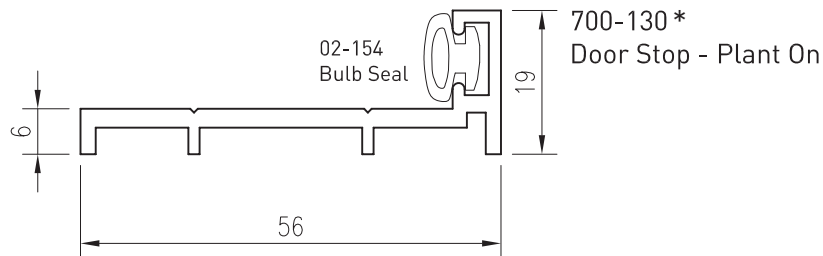

*Lead times may apply

Up to date stock availability can be viewed at www.lidco.com.au/indices

COMMERCIAL RANGE 710 SYSTEM

Emporia™ 100mm/150mm Centre Glazed

Date: Sept 2013
Replaces: Feb 2013

*Lead times may apply