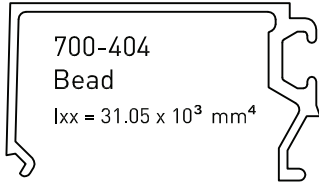

*Lead times may apply

Up to date stock availability can be viewed at www.lidco.com.au/indices