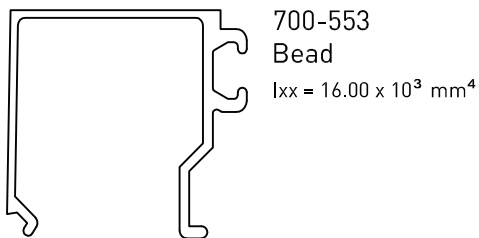

*Lead times may apply

Up to date stock availability can be viewed at www.lidco.com.au/indices