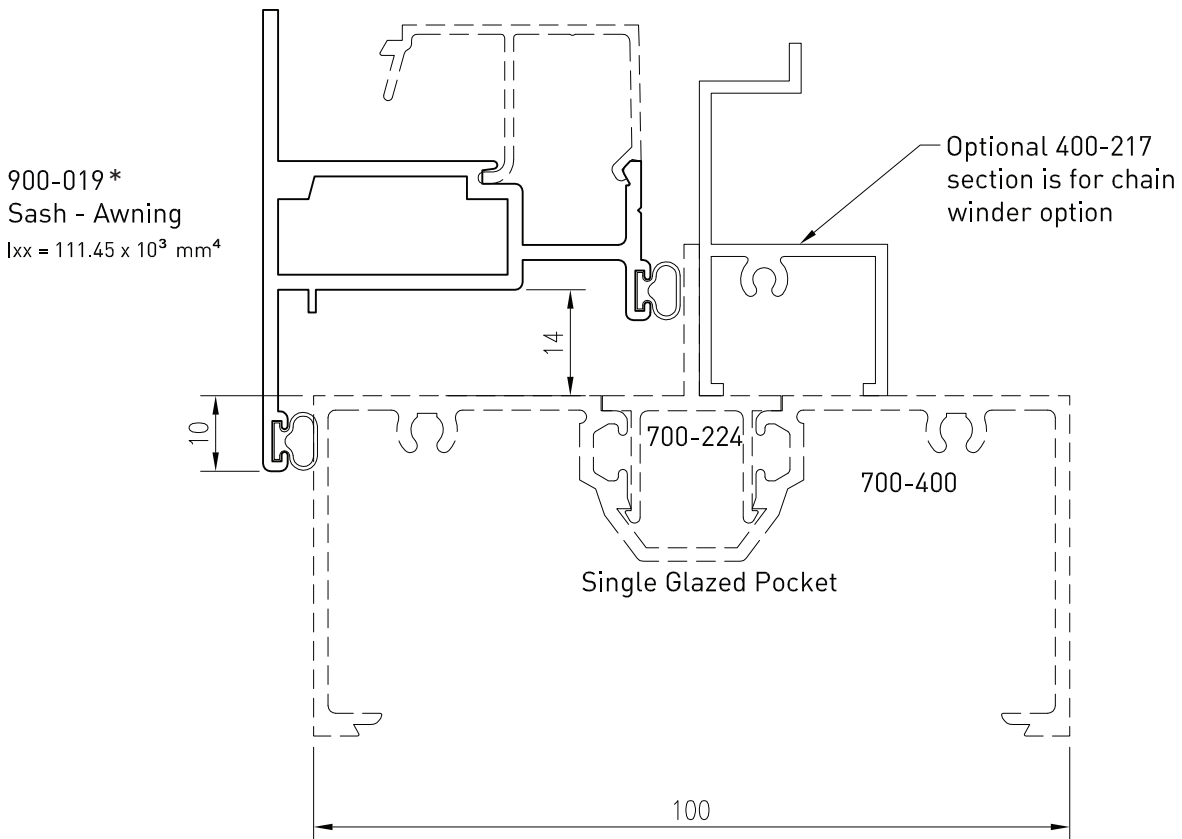

900 SERIES - Awning/Casement Sash - (Flat)
(Single Glazed up to 10mm & Double Glazed up to 25mm)

*Lead times may apply

Up to date stock availability can be viewed at www.lidco.com.au/indices