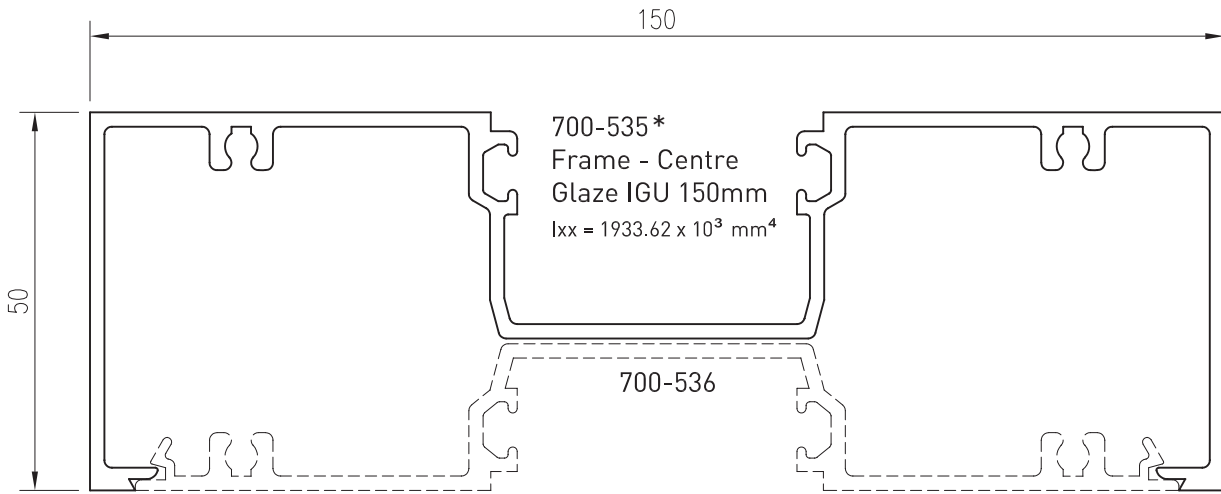

COMMERCIAL RANGE 710 SYSTEM

Emporia™ 100mm/150mm Centre Glazed

NOTE: When using male and female mullions all openings must have 1 deep and 1 shallow pocket