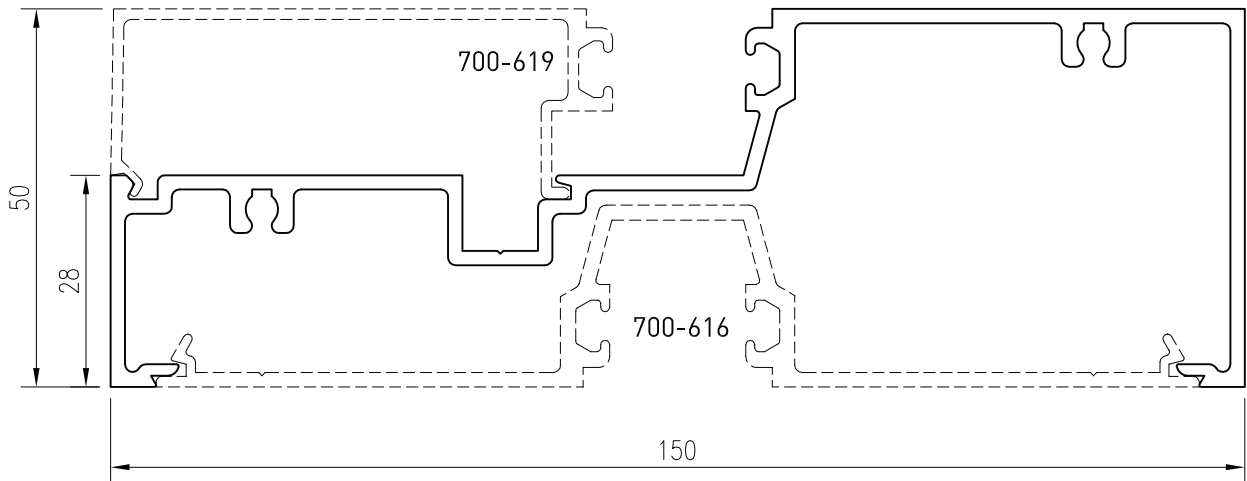

TECHNICAL SUPPORT techsupport@lidco.com.au T 1300 663 848

700-618
Sill - Centre Glaze 150mm
 $I_{xx} = 1685.82 \times 10^3 \text{ mm}^4$

700-620 *
Transom - Centre Glaze 150mm
 $I_{xx} = 2127.67 \times 10^3 \text{ mm}^4$