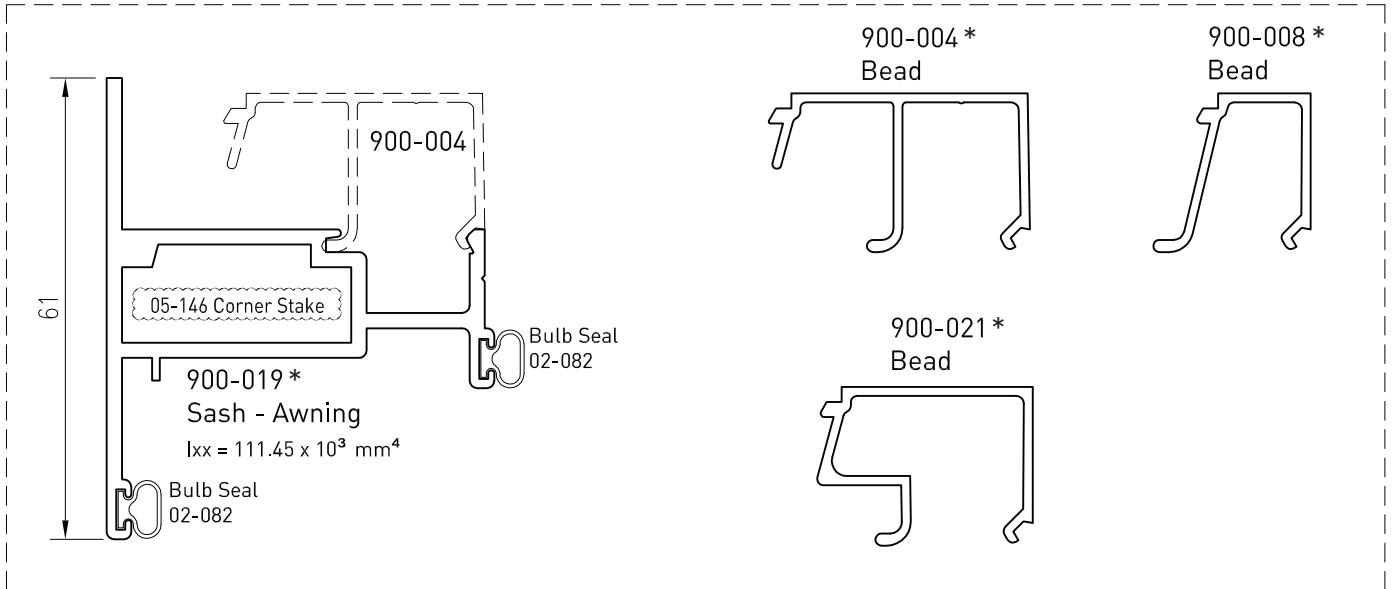

900 SERIES - Awning/Casement Sash - (Beveled)
(Single Glazed up to 10mm & Double Glazed up to 22mm)

*Lead times may apply

Up to date stock availability can be viewed at www.lidco.com.au/indices

900 SERIES - Awning/Casement Sash - (Beveled)
(Single Glazed up to 10mm & Double Glazed up to 22mm)

*Lead times may apply

Up to date stock availability can be viewed at www.lidco.com.au/indices

900 SERIES - Awning/Casement Sash - (Flat)
(Single Glazed up to 10mm & Double Glazed up to 25mm)

*Lead times may apply