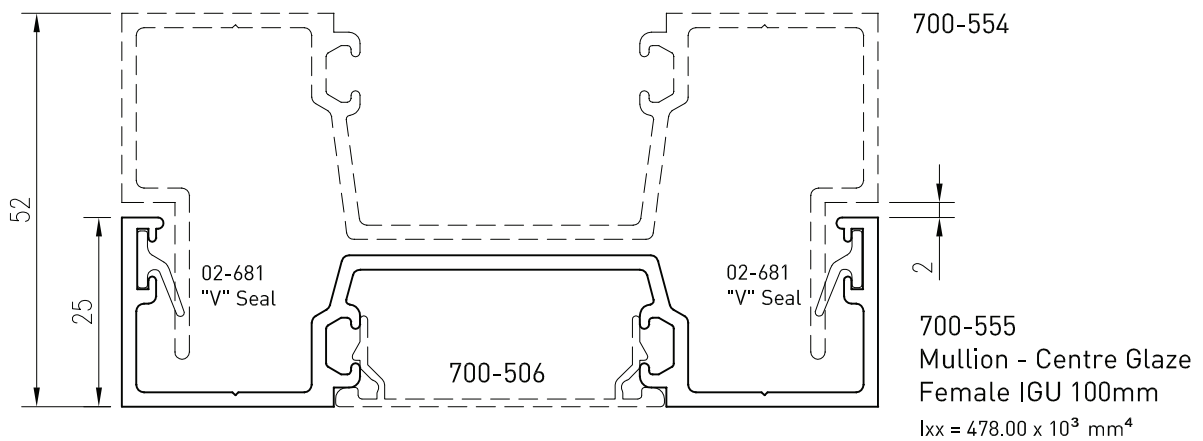

Up to date stock availability can be viewed at www.lidco.com.au/indices