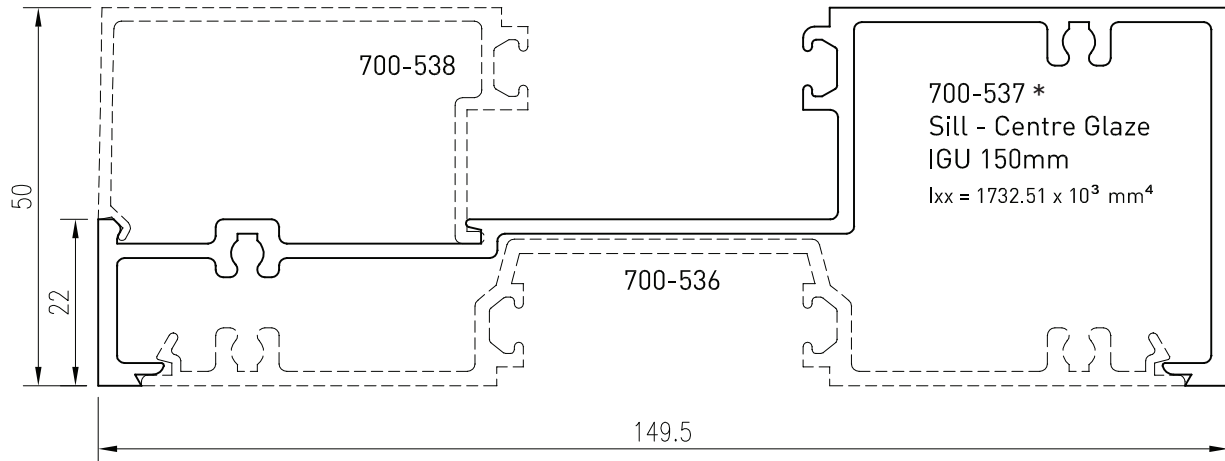

*Lead times may apply

Up to date stock availability can be viewed at www.lidco.com.au/indices