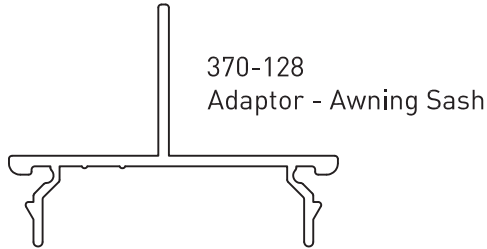

*Lead times may apply

Up to date stock availability can be viewed at www.lidco.com.au/indices

COMMERCIAL RANGE 710 SYSTEM

Emporia™ 100mm/150mm Centre Glazed

Date: Sept 2013
Replaces: Feb 2013

*Lead times may apply