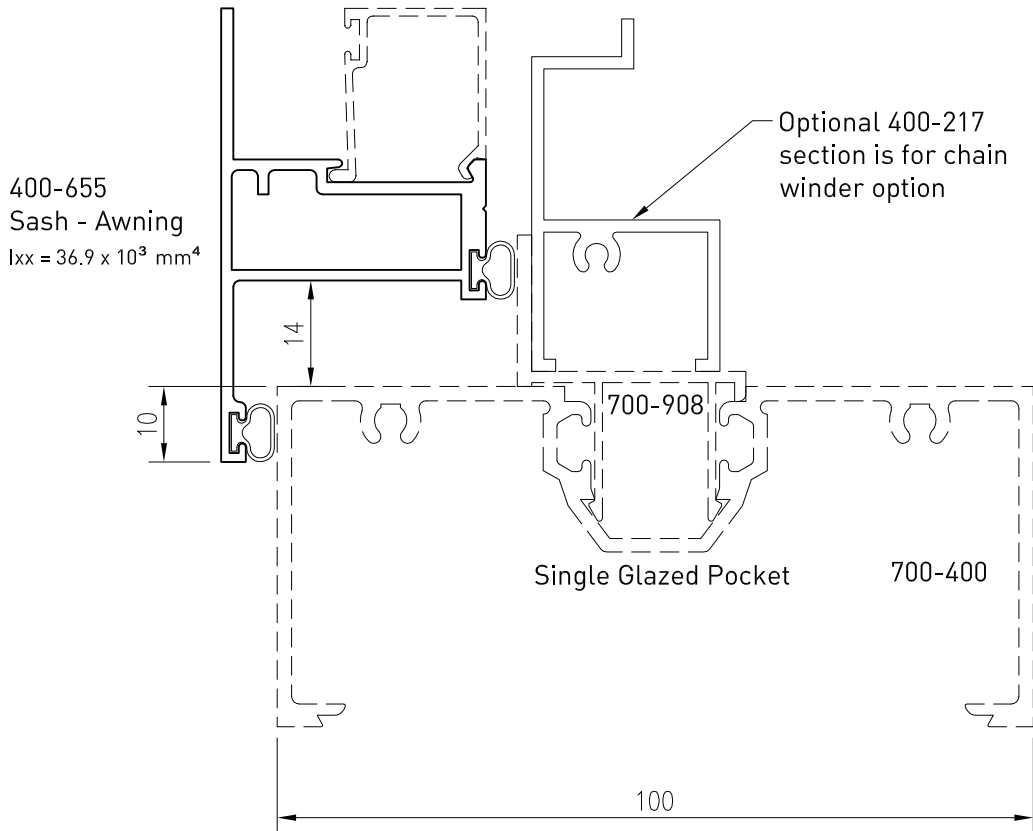

413 SYSTEM - Awning/Casement Sash - Overlap (Flat)
(Single Glazed up to 10mm)

Up to date stock availability can be viewed at www.lidco.com.au/indices