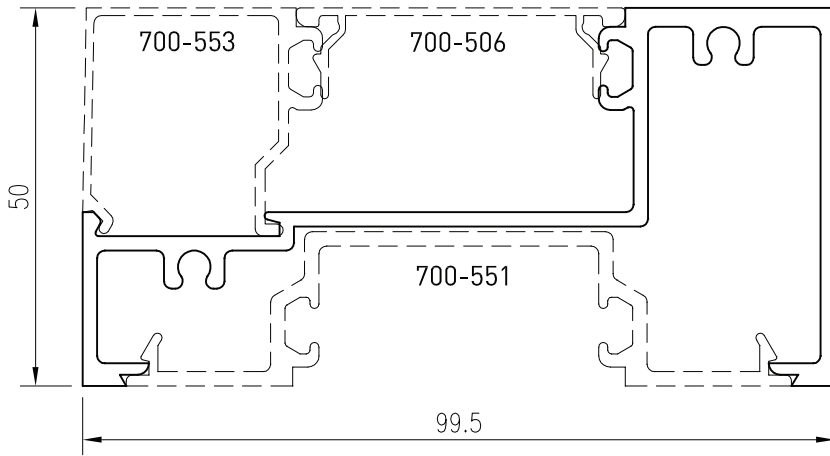

700-210
Frame - Plain 25mm
 $I_{xx} = 483.20 \times 10^3 \text{ mm}^4$

700-552
Sill - Centre Glaze IGU
100mm
 $I_{xx} = 609.00 \times 10^3 \text{ mm}^4$