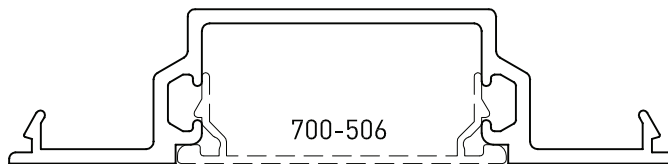

COMMERCIAL RANGE 710 SYSTEM

Emporia™ 100mm/150mm Centre Glazed

Date: Feb 2013
Replaces: Apr 2012

700-414
Infill - Flat
 $I_{xx} = 126.77 \times 10^3 \text{ mm}^4$

700-401
Infill - Centre Glaze
Glazing Adaptor
 $I_{xx} = 138.19 \times 10^3 \text{ mm}^4$