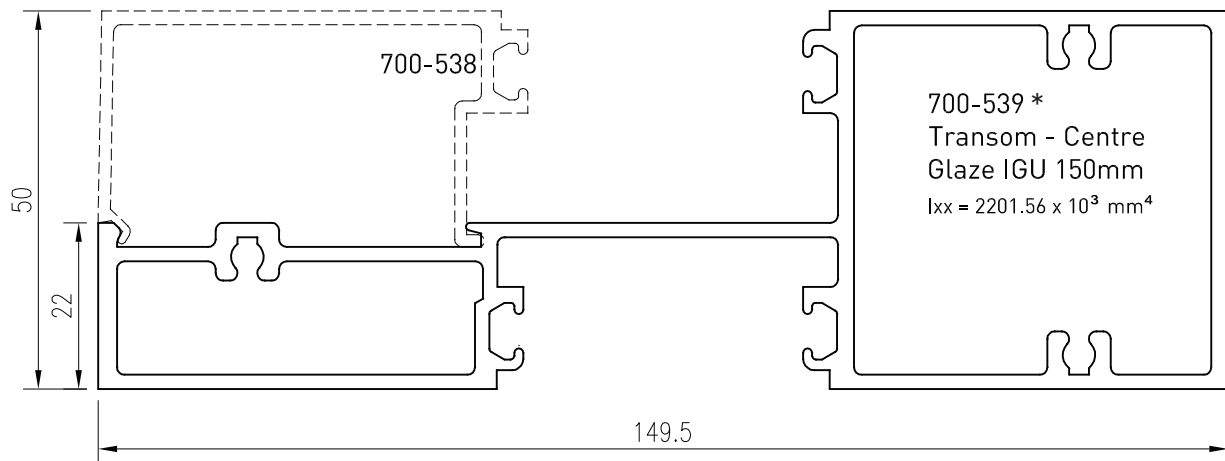

*Lead times may apply

Up to date stock availability can be viewed at www.lidco.com.au/indices