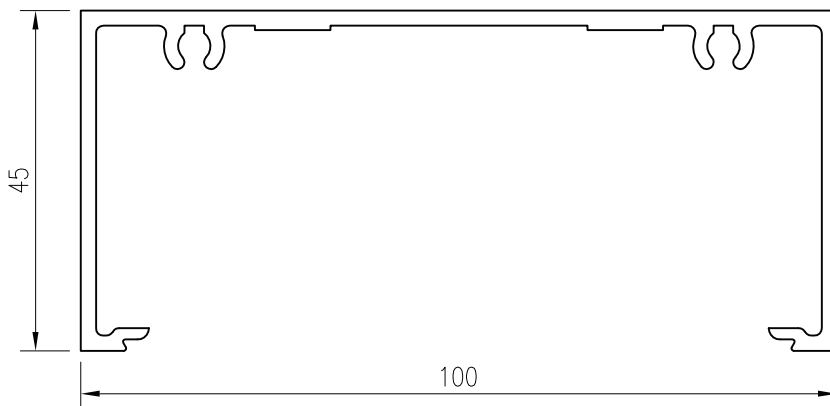

700-215
Frame - Plain 45mm
 $I_{xx} = 700.00 \times 10^3 \text{ mm}^4$

700-233 *
Box - 100mm x 45mm
 $I_{xx} = 844.17 \times 10^3 \text{ mm}^4$

*Lead times may apply

Up to date stock availability can be viewed at www.lidco.com.au/indices