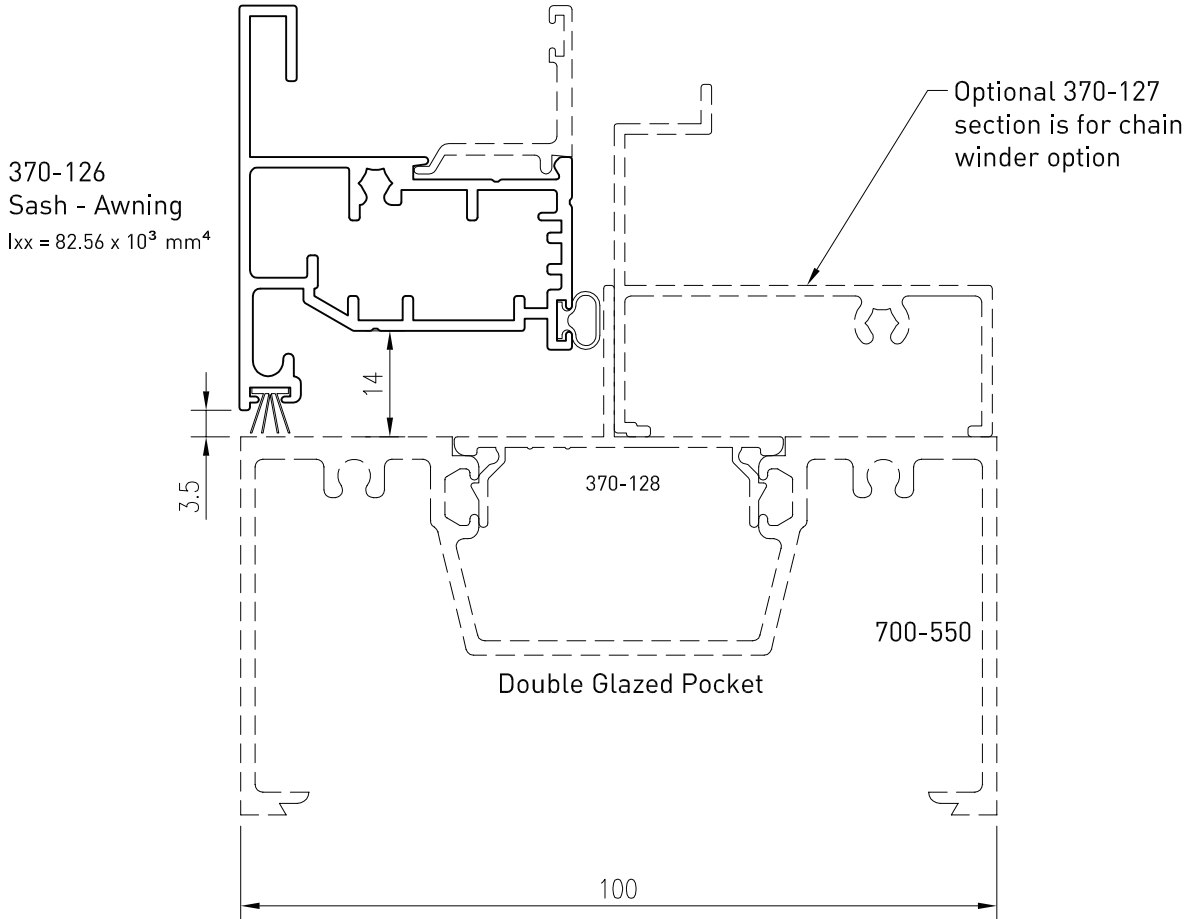

413 SYSTEM - Awning/Casement Sash - Overlap (Beveled)
(Single Glazed up to 6.38mm)

Up to date stock availability can be viewed at www.lidco.com.au/indices

373 SYSTEM - Awning/Casement Sash - Flush
(Single Glazed up to 10mm & Double Glazed up to 25mm)

Up to date stock availability can be viewed at www.lidco.com.au/indices

373 SYSTEM - Awning/Casement Sash - Flush
(Single Glazed up to 10mm & Double Glazed up to 25mm)

Up to date stock availability can be viewed at www.lidco.com.au/indices