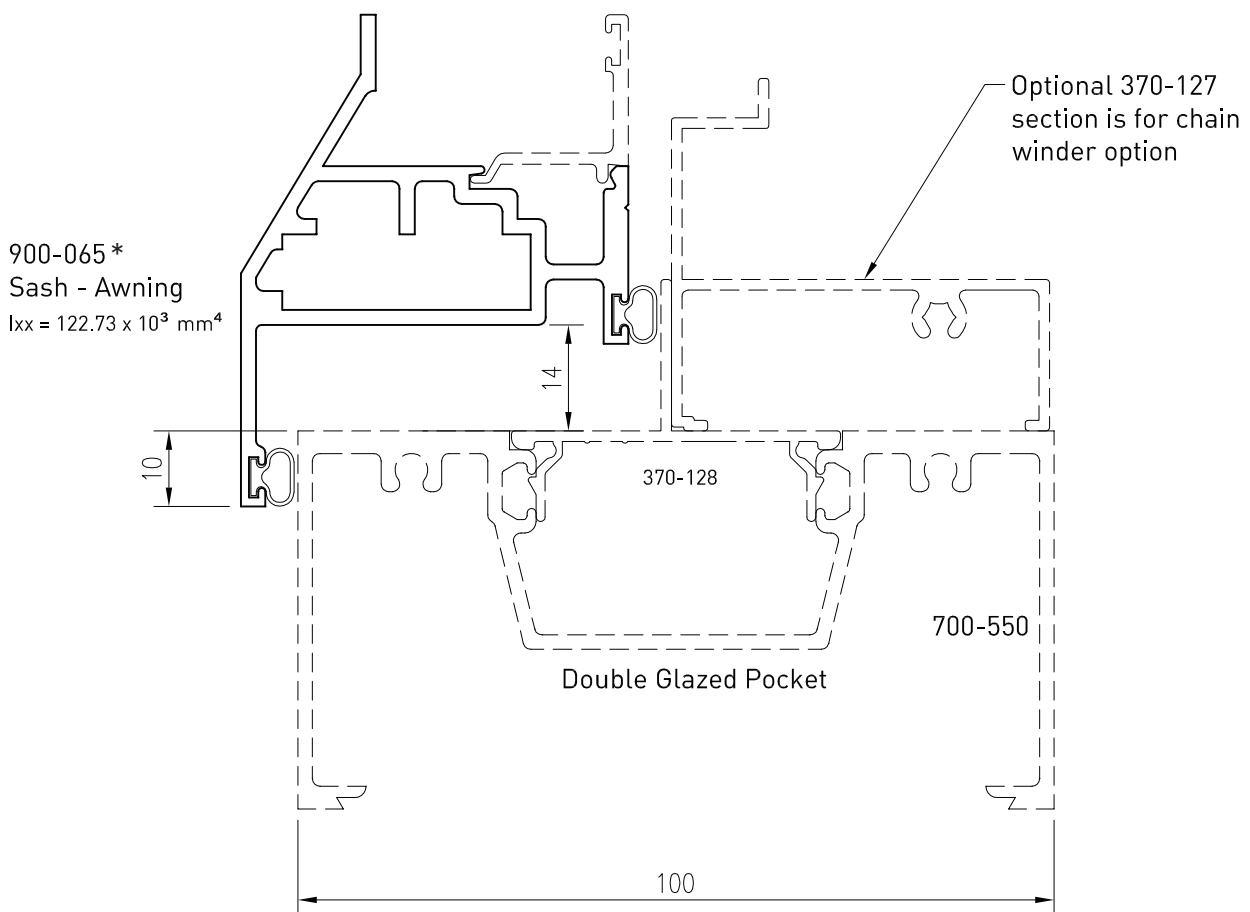

900 SERIES - Awning/Casement Sash - (Beveled)
(Single Glazed up to 10mm & Double Glazed up to 22mm)

*Lead times may apply

Up to date stock availability can be viewed at www.lidco.com.au/indices