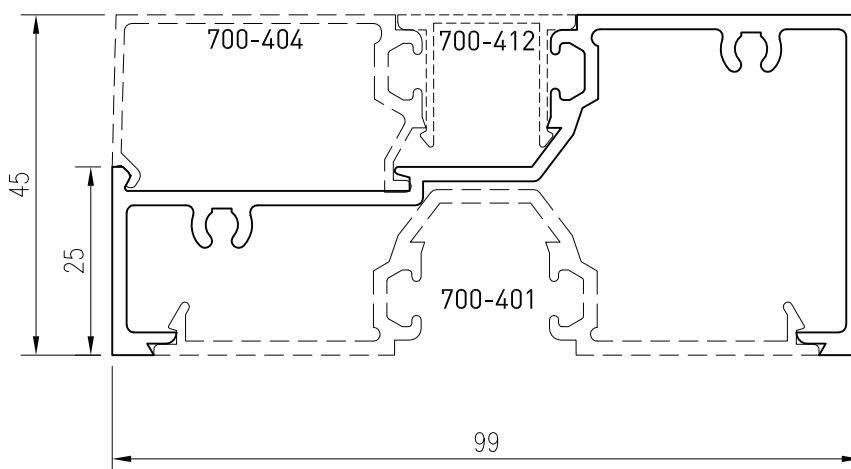

Up to date stock availability can be viewed at www.lidco.com.au/indices