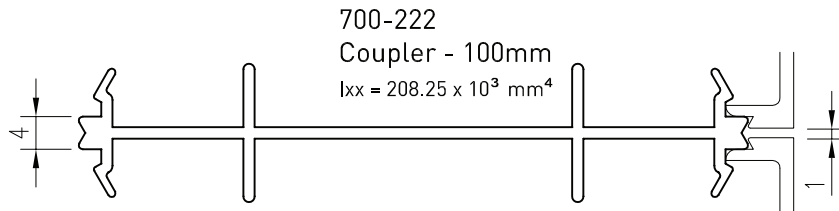

700-222
Coupler - 100mm
 $I_{xx} = 208.25 \times 10^3 \text{ mm}^4$

*Lead times may apply

Up to date stock availability can be viewed at www.lidco.com.au/indices