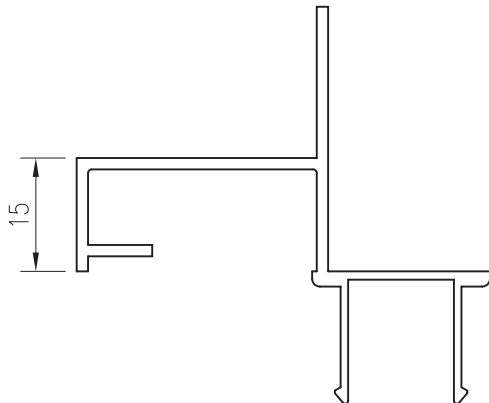

TECHNICAL SUPPORT techsupport@lidco.com.au T 1300 663 848

700-964
Infill - Pocket Filler

700-412
Infill - Pocket Filler

700-224
Adaptor - 373 System Sash

700-908
Adaptor - 413 System Sash

700-468*
Adaptor - Flush Sash
Adaptor