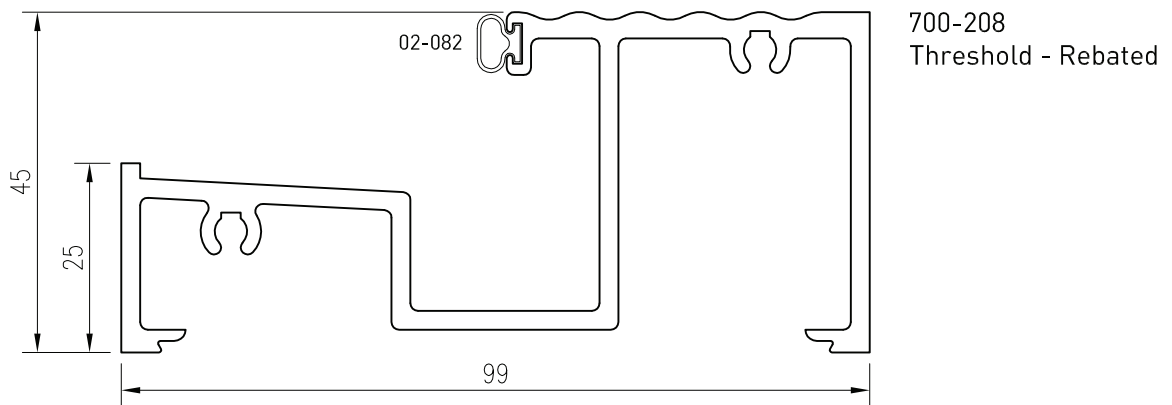

Up to date stock availability can be viewed at www.lidco.com.au/indices