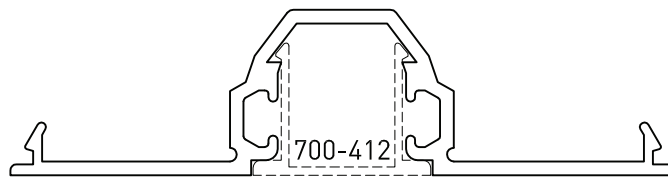

COMMERCIAL RANGE 710 SYSTEM

Emporia™ 100mm/150mm Centre Glazed

Date: Feb 2013
Replaces: Apr 2012

700-414
Infill - Flat
 $I_{xx} = 126.77 \times 10^3 \text{ mm}^4$

700-401
Infill - Centre Glaze
Glazing Adaptor
 $I_{xx} = 138.19 \times 10^3 \text{ mm}^4$