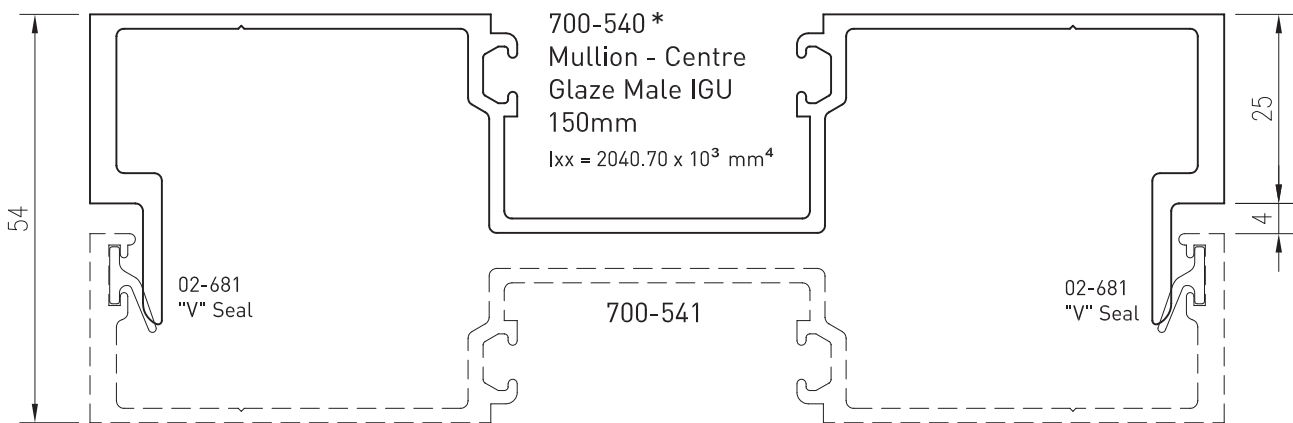

COMMERCIAL RANGE 710 SYSTEM

Emporia™ 100mm/150mm Centre Glazed

NOTE: When using male and female mullions all openings must have 1 deep and 1 shallow pocket