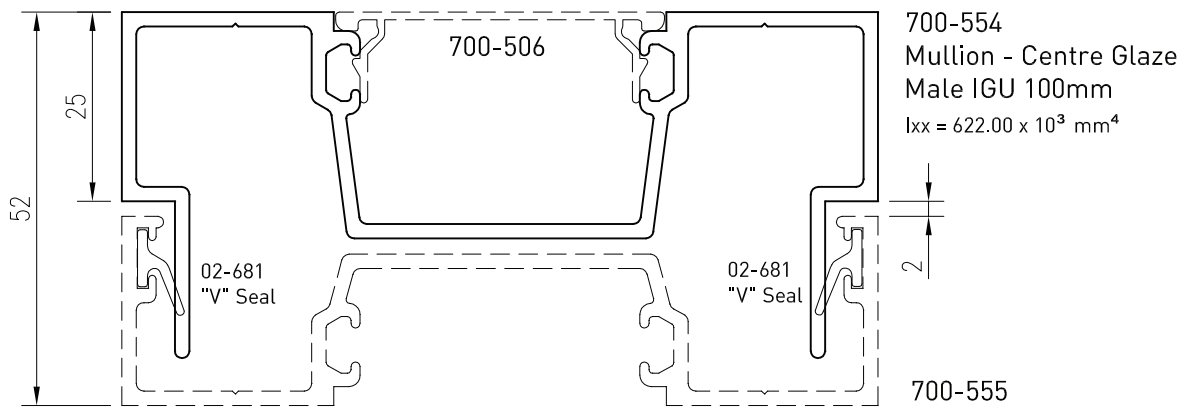

COMMERCIAL RANGE 710 SYSTEM

Emporia™ 100mm/150mm Centre Glazed

Date: Feb 2013
Replaces: Apr 2012

NOTE: When using male and female mullions all openings must have 1 deep and 1 shallow pocket