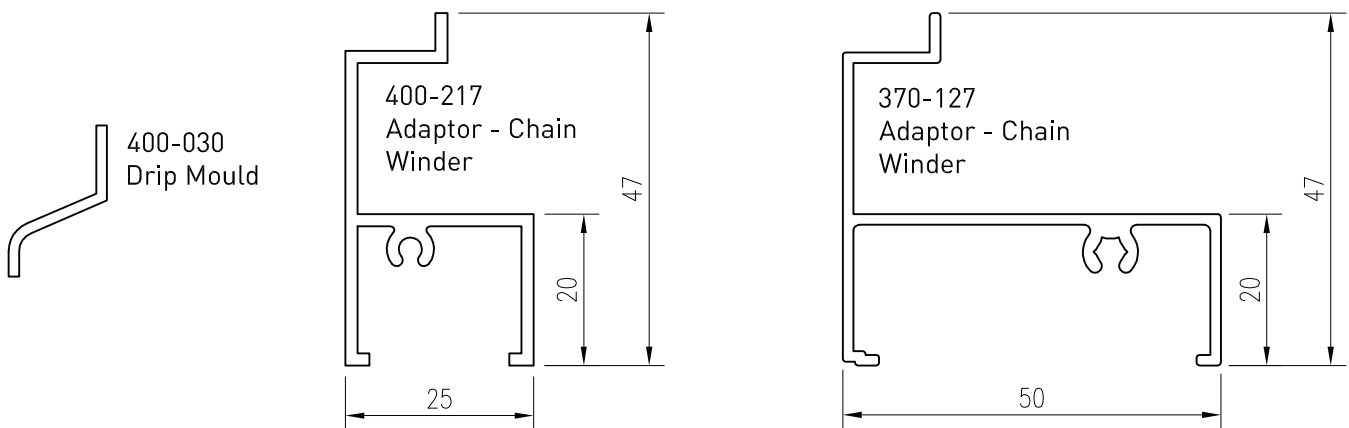

413 SYSTEM - Awning/Casement Sash - Overlap (Beveled)
(Single Glazed up to 6.38mm)

Up to date stock availability can be viewed at www.lidco.com.au/indices

373 SYSTEM - Awning/Casement Sash - Flush
(Single Glazed up to 10mm & Double Glazed up to 25mm)

Up to date stock availability can be viewed at www.lidco.com.au/indices

373 SYSTEM - Awning/Casement Sash - Flush
(Single Glazed up to 10mm & Double Glazed up to 25mm)

Up to date stock availability can be viewed at www.lidco.com.au/indices