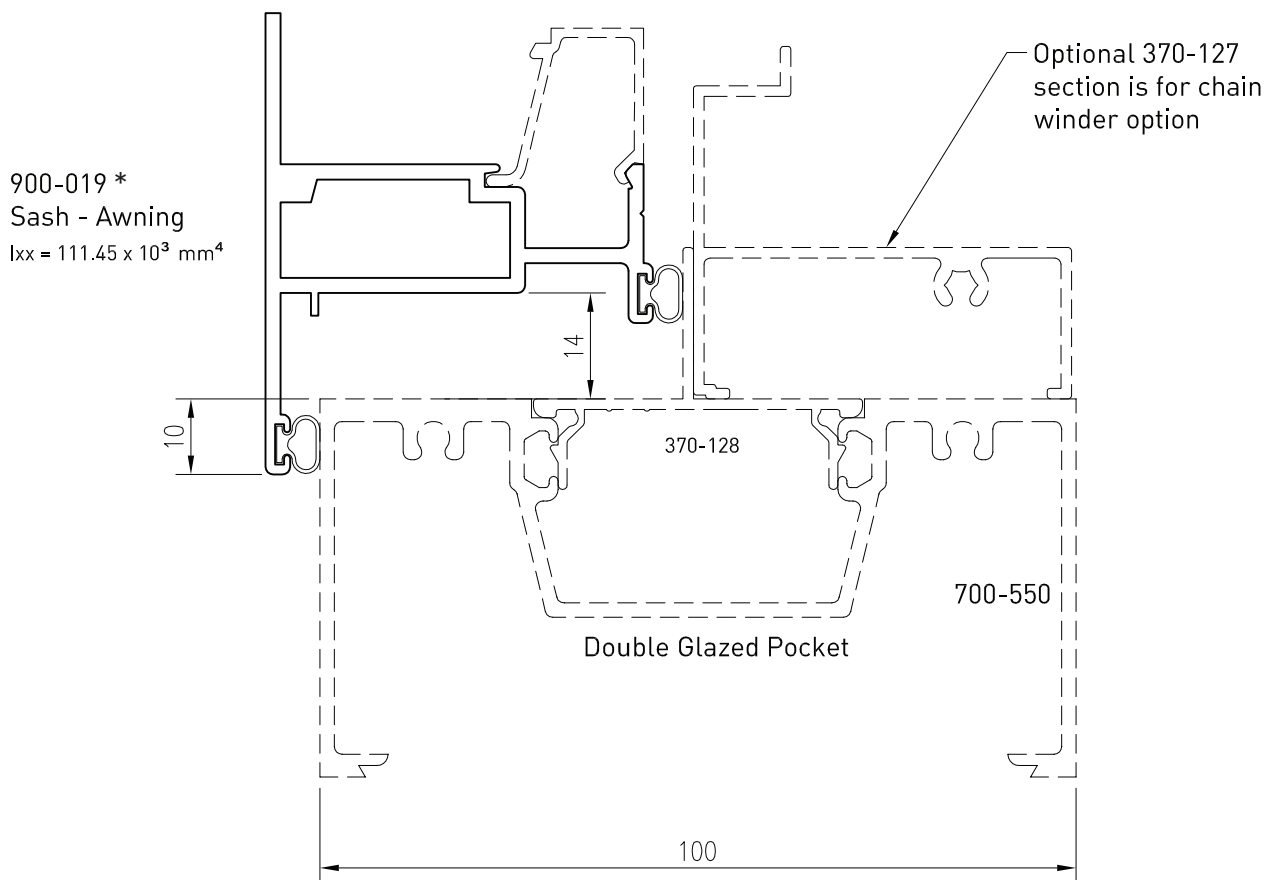

900 SERIES - Awning/Casement Sash - (Flat)
(Single Glazed up to 10mm & Double Glazed up to 25mm)

*Lead times may apply

Up to date stock availability can be viewed at www.lidco.com.au/indices