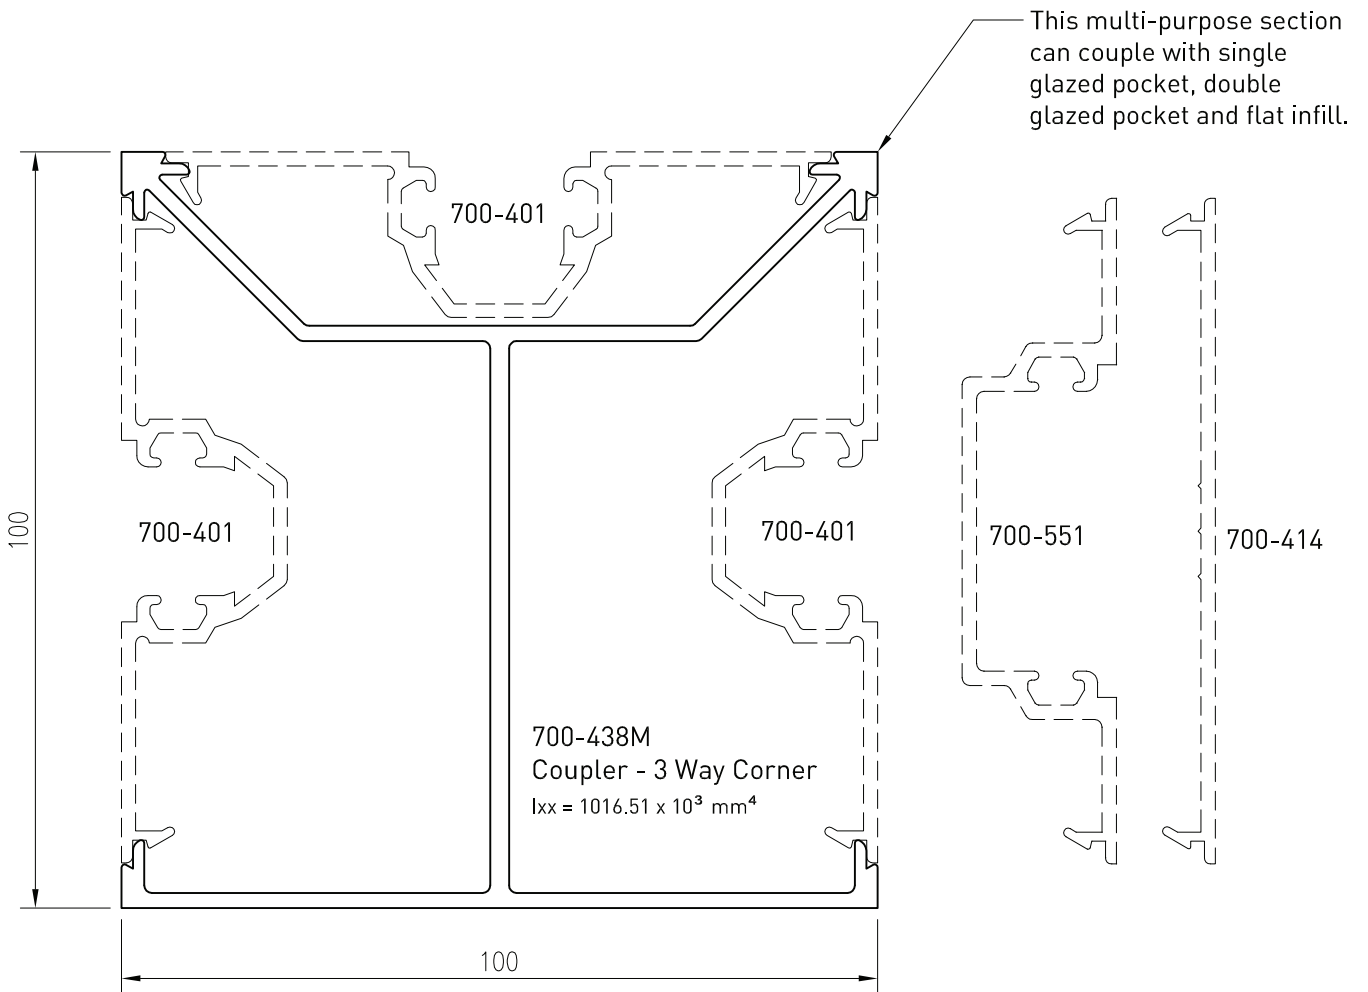

*Lead times may apply

Up to date stock availability can be viewed at www.lidco.com.au/indices