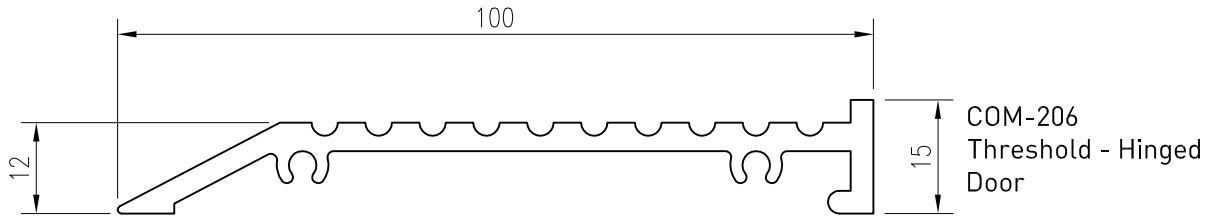

Up to date stock availability can be viewed at www.lidco.com.au/indices