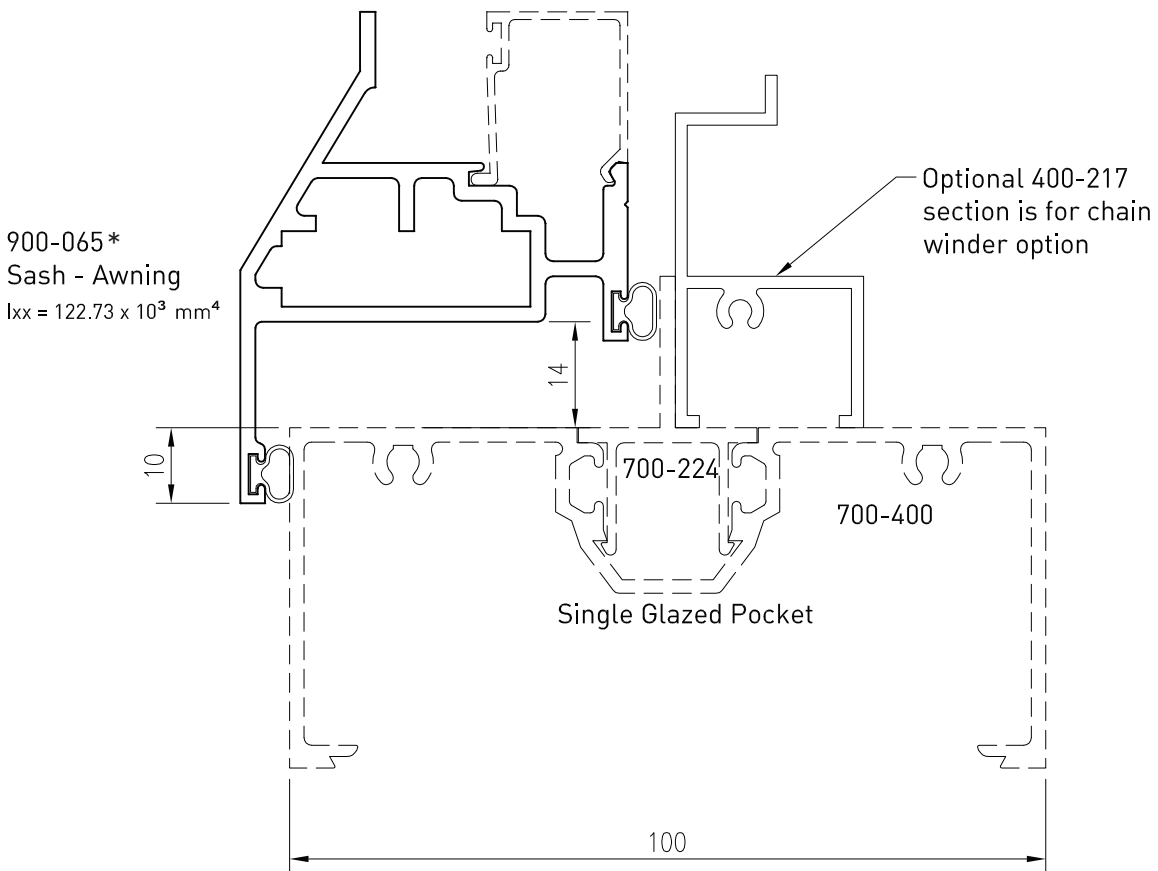

900 SERIES - Awning/Casement Sash - (Beveled)
(Single Glazed up to 10mm & Double Glazed up to 22mm)

*Lead times may apply

Up to date stock availability can be viewed at www.lidco.com.au/indices