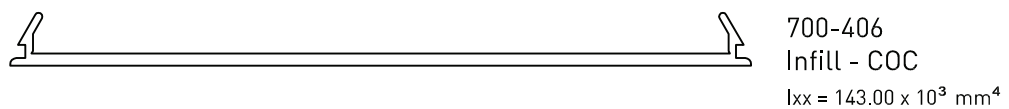

Up to date stock availability can be viewed at www.lidco.com.au/indices