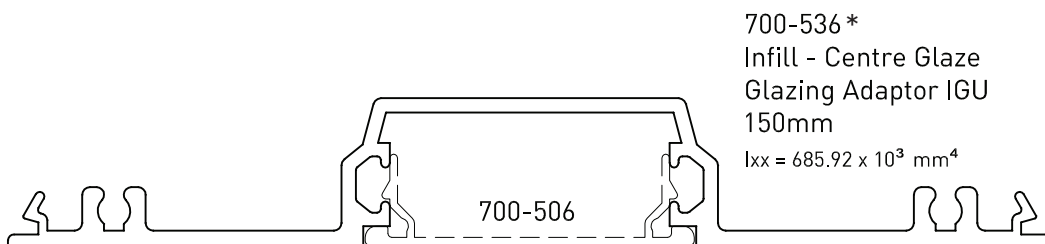

COMMERCIAL RANGE 710 SYSTEM

Emporia™ 100mm/150mm Centre Glazed

Date: Feb 2013
Replaces: Apr 2012

700-989
Infill - Flat 150mm
 $I_{xx} = 733.28 \times 10^3 \text{ mm}^4$

700-616
Infill - Centre Glaze
Glazing Adaptor 150mm
 $I_{xx} = 540.01 \times 10^3 \text{ mm}^4$