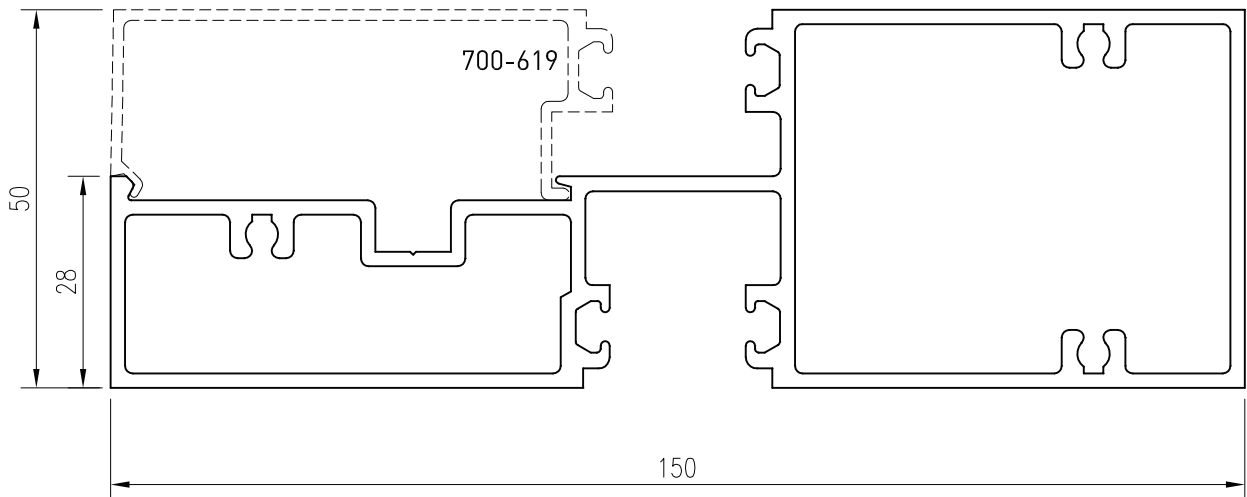

700-620 *
Transom - Centre Glaze 150mm
 $I_{xx} = 2127.67 \times 10^3 \text{ mm}^4$

*Lead times may apply

Up to date stock availability can be viewed at www.lidco.com.au/indices