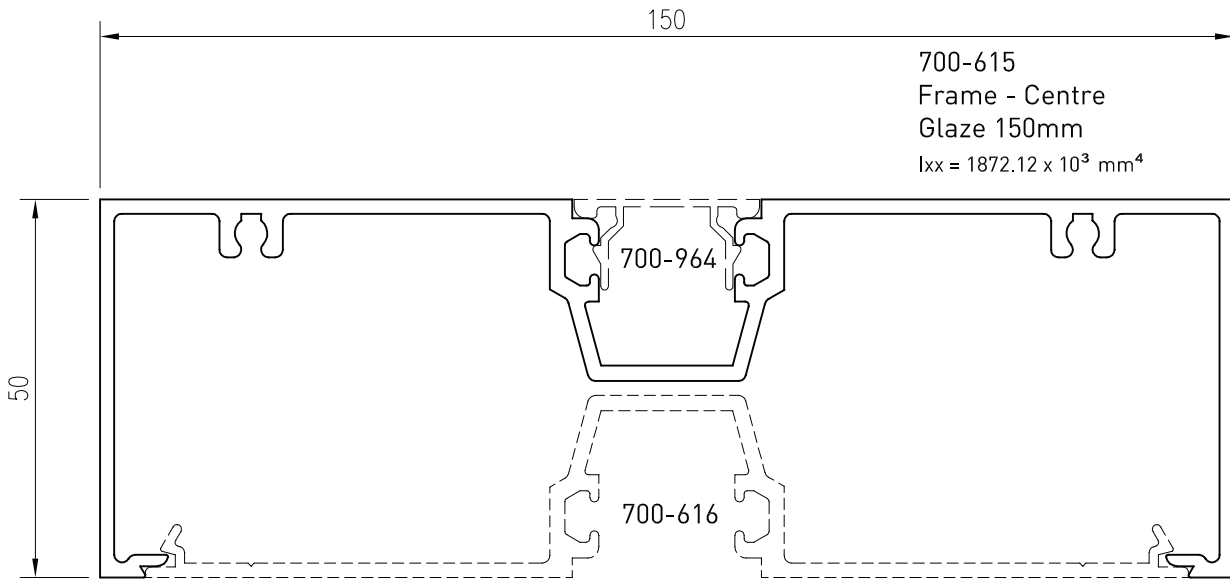

COMMERCIAL RANGE 710 SYSTEM

Emporia™ 100mm/150mm Centre Glazed

Date: Feb 2013
Replaces: Apr 2012

*Lead times may apply

Up to date stock availability can be viewed at www.lidco.com.au/indices

SALES ORDERS orders@lidco.com.au F 1300 937 713

TECHNICAL SUPPORT techsupport@lidco.com.au T 1300 663 848