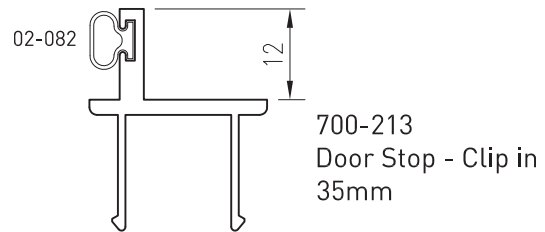

*Lead times may apply

Up to date stock availability can be viewed at www.lidco.com.au/indices

COMMERCIAL RANGE 710 SYSTEM

Emporia™ 100mm/150mm Centre Glazed

Date: Sept 2013
Replaces: Feb 2013

*Lead times may apply