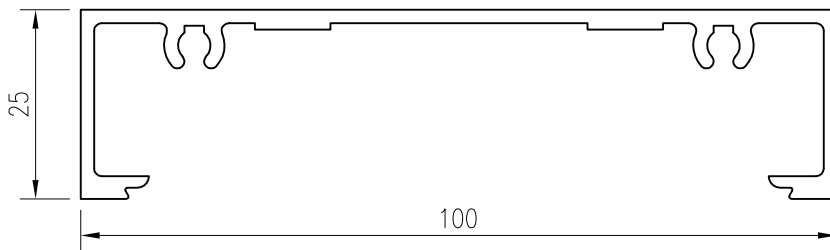

700-210
Frame - Plain 25mm
 $I_{xx} = 483.20 \times 10^3 \text{ mm}^4$