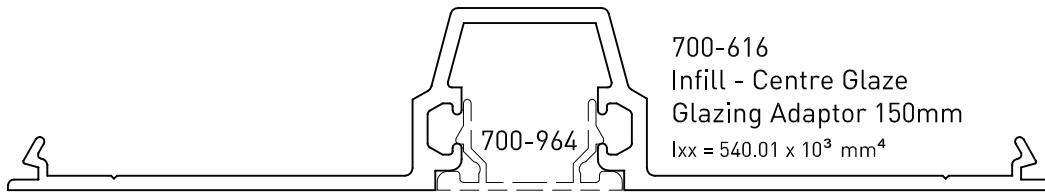

COMMERCIAL RANGE 710 SYSTEM

Emporia™ 100mm/150mm Centre Glazed

Date: Feb 2013
Replaces: Apr 2012

700-989
Infill - Flat 150mm
 $I_{xx} = 733.28 \times 10^3 \text{ mm}^4$

700-616
Infill - Centre Glaze
Glazing Adaptor 150mm
 $I_{xx} = 540.01 \times 10^3 \text{ mm}^4$