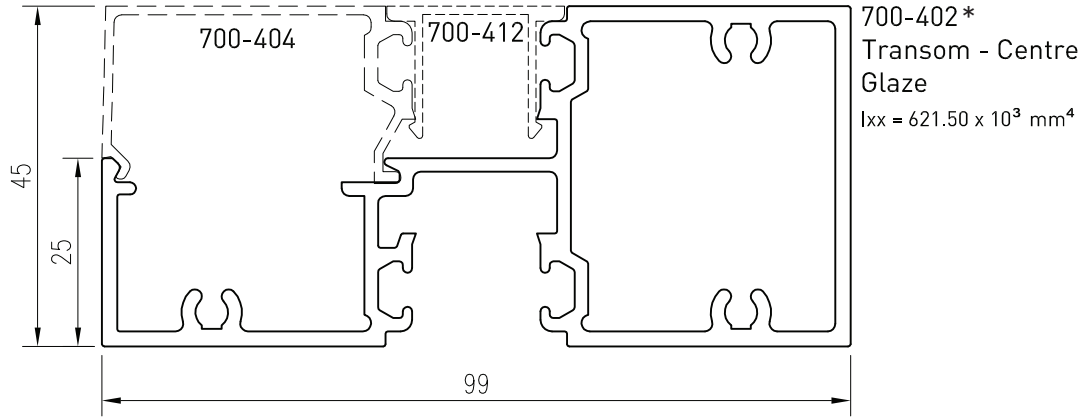

700-403
Sill - Centre Glaze
 $I_{xx} = 564.13 \times 10^3 \text{ mm}^4$

*Lead times may apply

Up to date stock availability can be viewed at www.lidco.com.au/indices