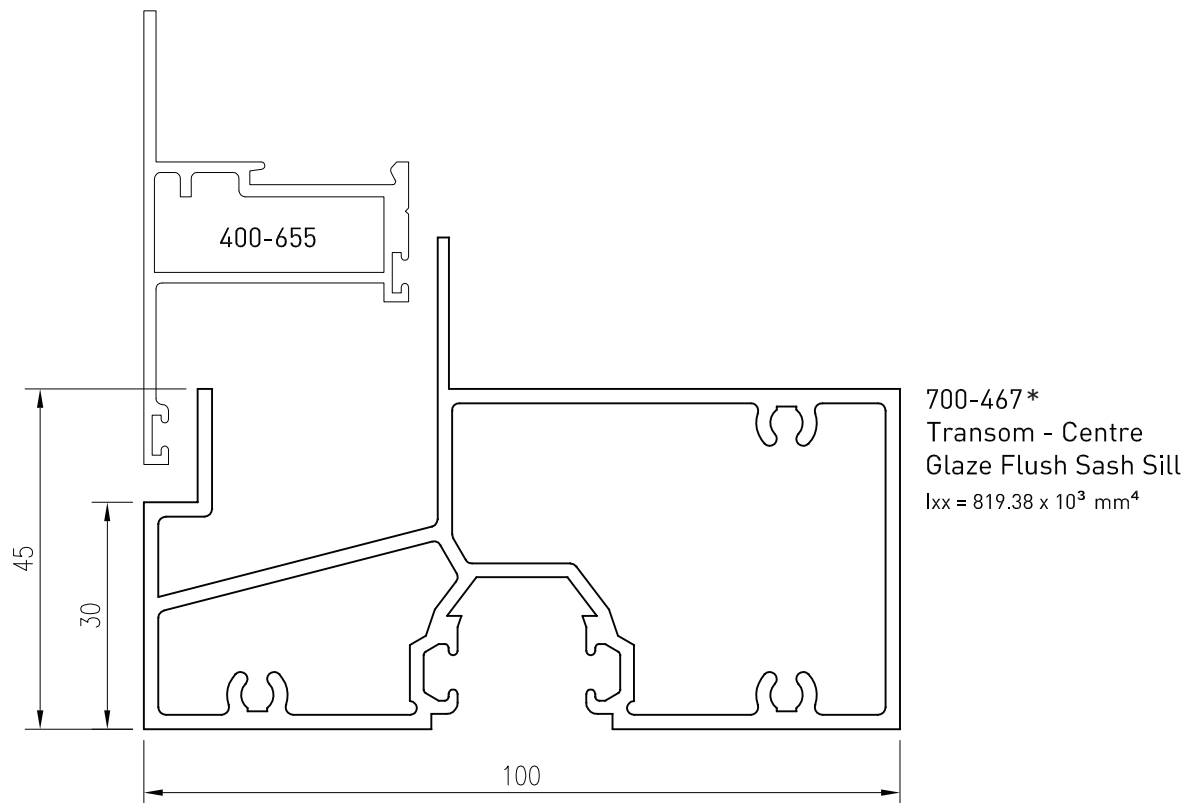

COMMERCIAL RANGE 710 SYSTEM

Emporia™ 100mm/150mm Centre Glazed

*Lead times may apply

Up to date stock availability can be viewed at www.lidco.com.au/indices