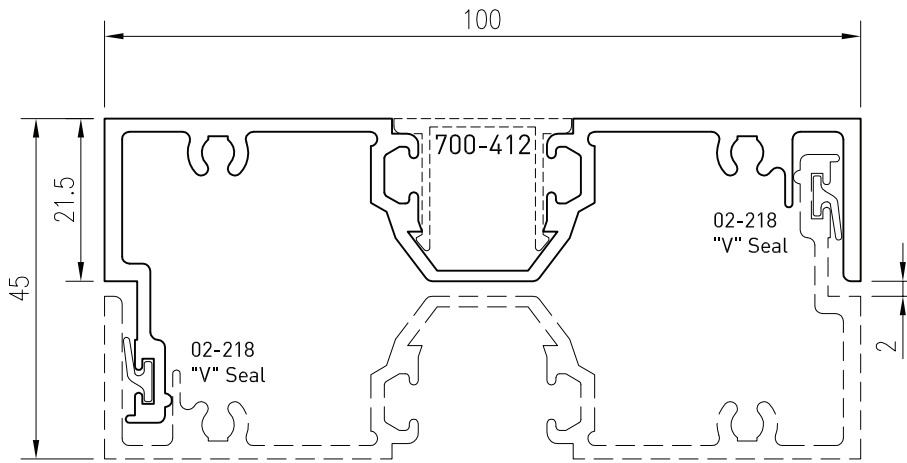

Up to date stock availability can be viewed at www.lidco.com.au/indices

COMMERCIAL RANGE 710 SYSTEM

Emporia™ 100mm/150mm Centre Glazed

Date: Feb 2013
Replaces: Apr 2012

700-407
Mullion - Centre Glaze
Self Mating
 $I_{xx} = 566.82 \times 10^3 \text{ mm}^4$