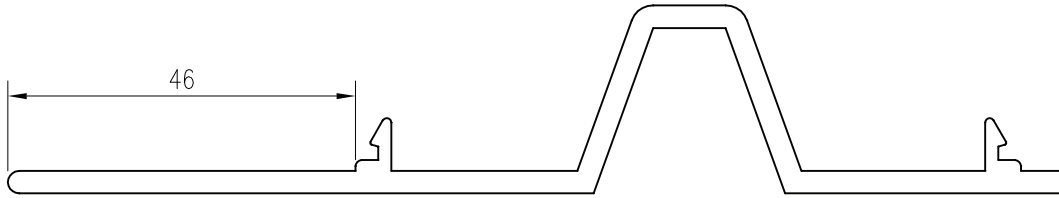

700-442 *
Lug - Fixing
 $I_{xx} = 775.07 \times 10^3 \text{ mm}^4$