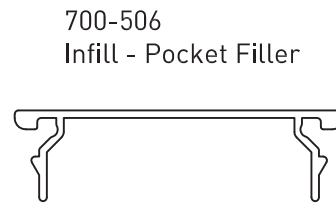

*Lead times may apply

Up to date stock availability can be viewed at www.lidco.com.au/indices

COMMERCIAL RANGE 710 SYSTEM

Emporia™ 100mm/150mm Centre Glazed

Date: Sept 2013
Replaces: Feb 2013

*Lead times may apply