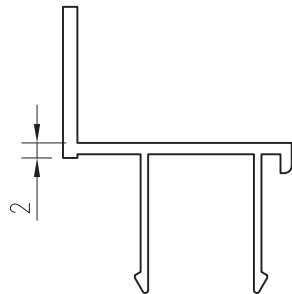

TECHNICAL SUPPORT techsupport@lidco.com.au T 1300 663 848

700-964
Infill - Pocket Filler

700-412
Infill - Pocket Filler

700-224
Adaptor - 373 System Sash

700-908
Adaptor - 413 System Sash

700-468*
Adaptor - Flush Sash
Adaptor