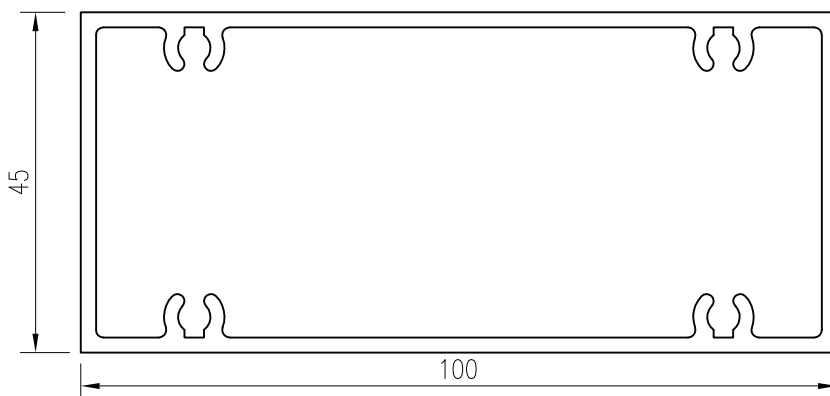

700-233 *
Box - 100mm x 45mm
 $I_{xx} = 844.17 \times 10^3 \text{ mm}^4$

*Lead times may apply

Up to date stock availability can be viewed at www.lidco.com.au/indices