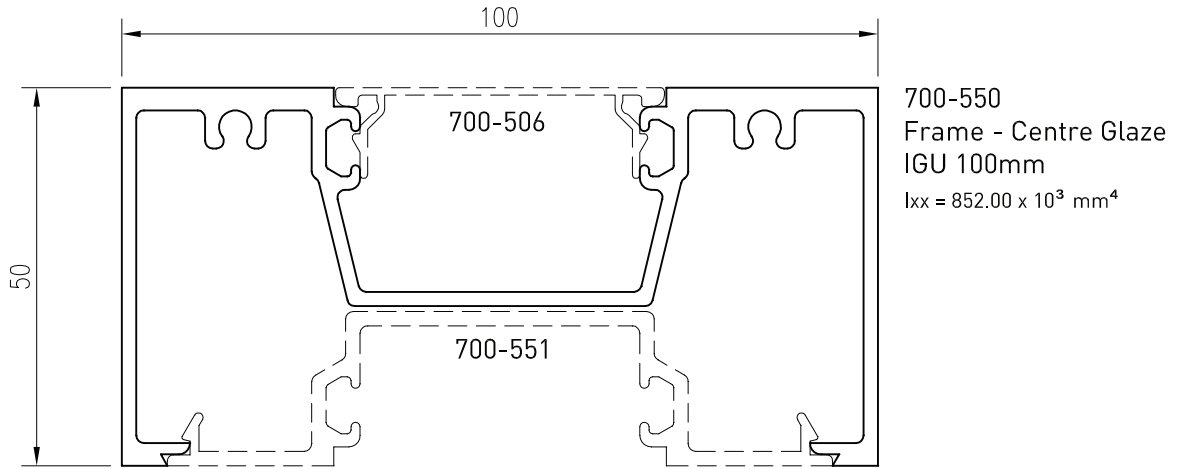

*Lead times may apply

Up to date stock availability can be viewed at www.lidco.com.au/indices

COMMERCIAL RANGE 710 SYSTEM

Emporia™ 100mm/150mm Centre Glazed

Date: Feb 2013
Replaces: Apr 2012

NOTE: When using male and female mullions all openings must have 1 deep and 1 shallow pocket