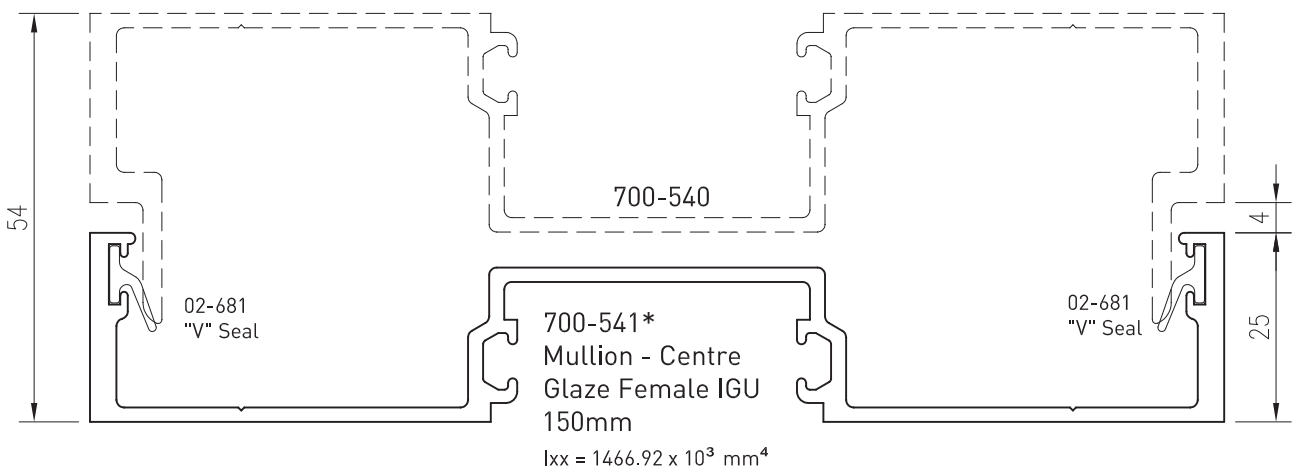

*Lead times may apply

Up to date stock availability can be viewed at www.lidco.com.au/indices

COMMERCIAL RANGE 710 SYSTEM

Emporia™ 100mm/150mm Centre Glazed

NOTE: When using male and female mullions all openings must have 1 deep and 1 shallow pocket