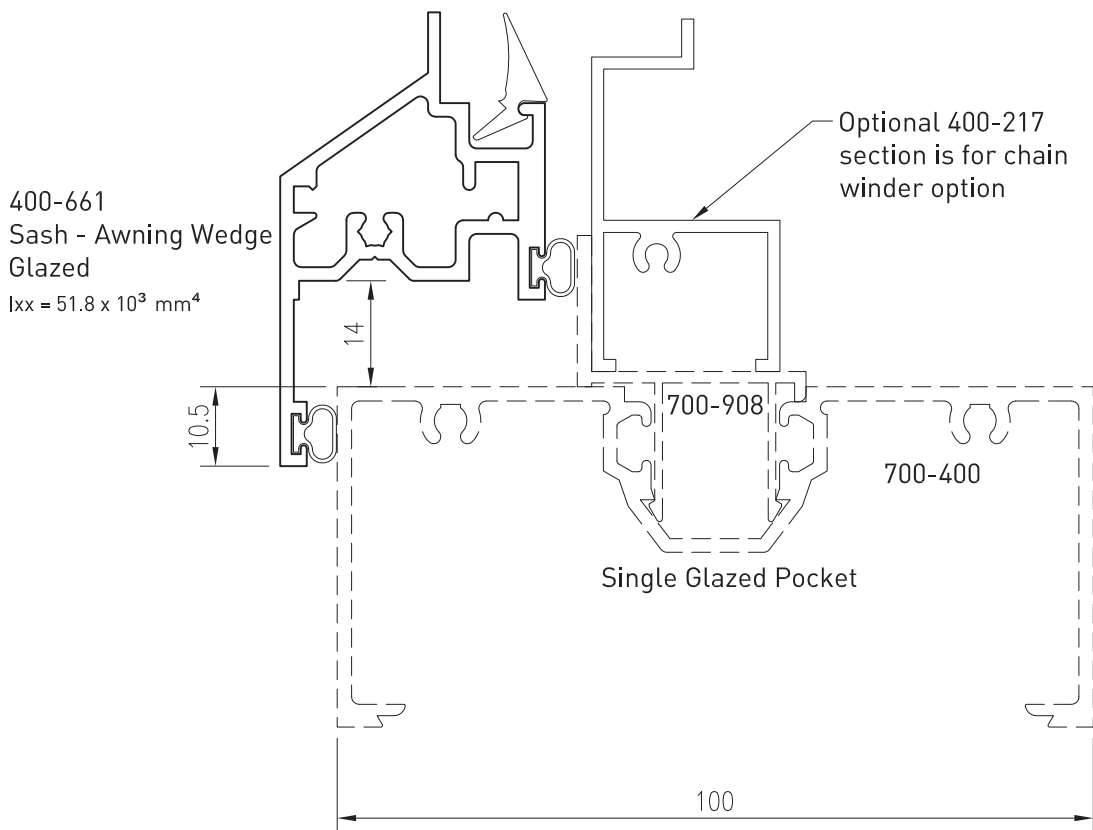

413 SYSTEM - Awning/Casement Sash - Overlap (Beveled)
(Single Glazed up to 6.38mm)

Up to date stock availability can be viewed at www.lidco.com.au/indices