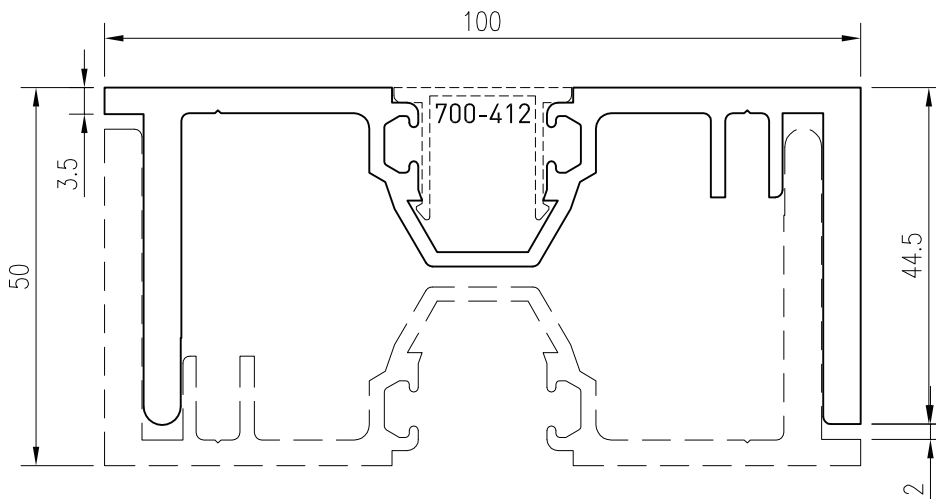

700-437
Mullion - Centre Glaze
Self Mating Heavy
Duty
 $I_{xx} = 1162.70 \times 10^3 \text{ mm}^4$