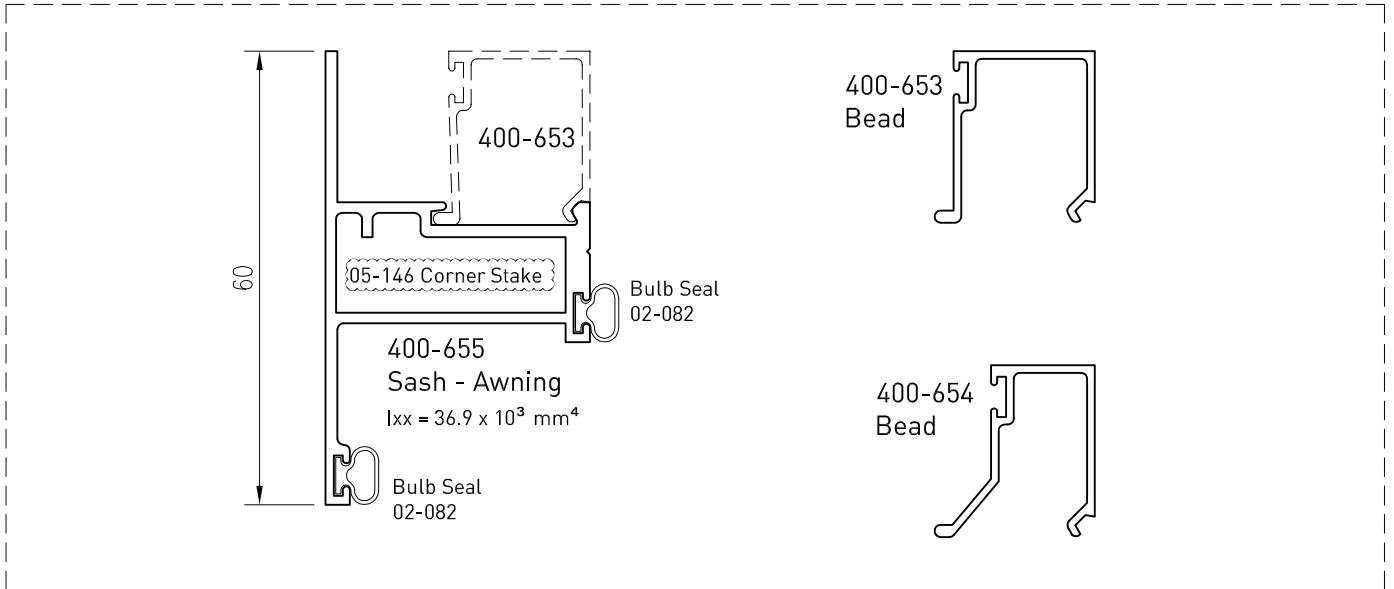

413 SYSTEM - Awning/Casement Sash - Overlap (Flat)
(Single Glazed up to 10mm)

Up to date stock availability can be viewed at www.lidco.com.au/indices