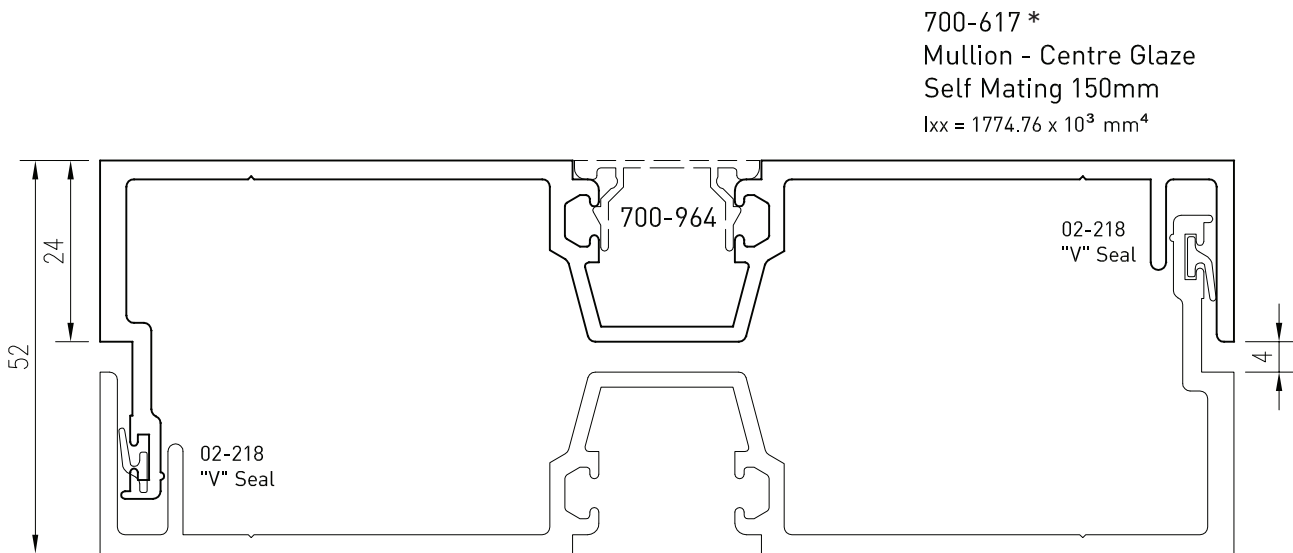

COMMERCIAL RANGE 710 SYSTEM

Emporia™ 100mm/150mm Centre Glazed

Date: Feb 2013
Replaces: Apr 2012

*Lead times may apply

Up to date stock availability can be viewed at www.lidco.com.au/indices

SALES ORDERS orders@lidco.com.au F 1300 937 713

TECHNICAL SUPPORT techsupport@lidco.com.au T 1300 663 848