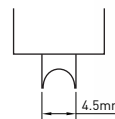

01-542 – Door Roller (25kg Stainless Steel)

Suitable for LSS-304
and LSS-323