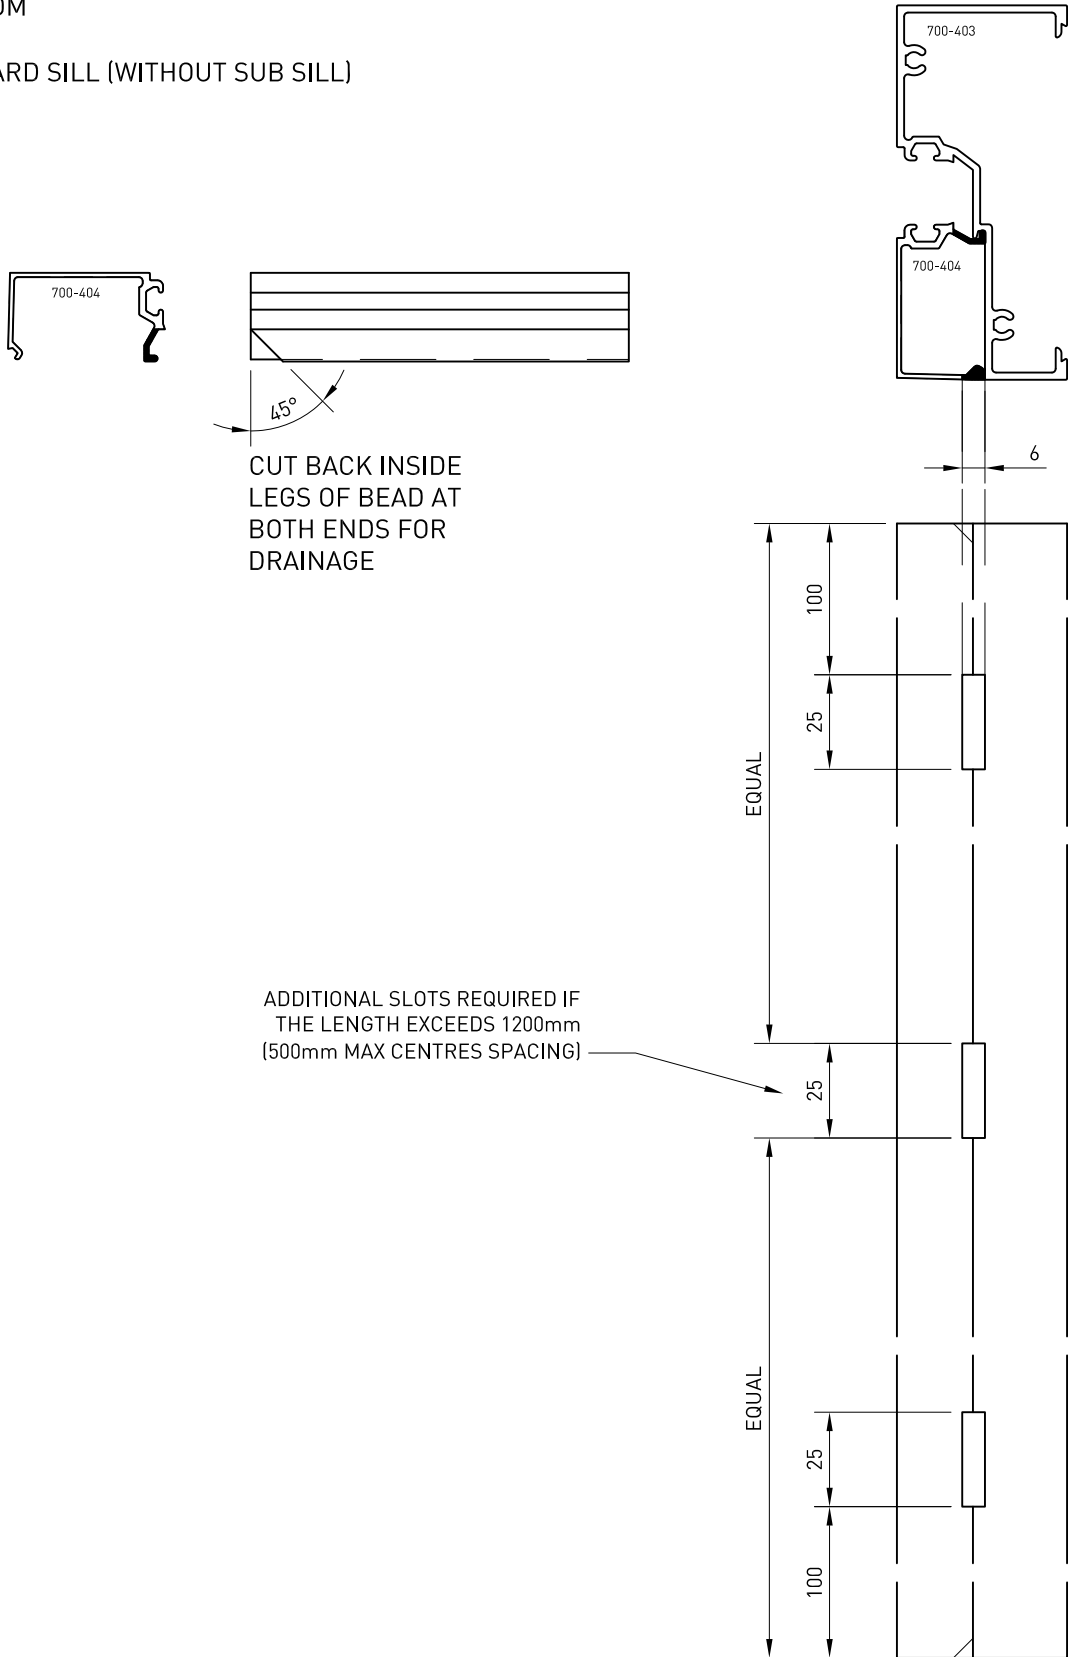

LH DRAWN
R.H OPPOSITE

Up to date stock availability can be viewed at www.lidco.com.au/indices

COMMERCIAL RANGE 710 SYSTEM

Emporia™ 100mm/150mm Centre Glazed

LH DRAWN
R.H OPPOSITE

Up to date stock availability can be viewed at www.lidco.com.au/indices

TRANSOM
OR
STANDARD SILL (WITHOUT SUB SILL)

Up to date stock availability can be viewed at www.lidco.com.au/indices

COMMERCIAL RANGE 710 SYSTEM

Emporia™ 100mm/150mm Centre Glazed

STANDARD SILL (WITH SUB SILL)