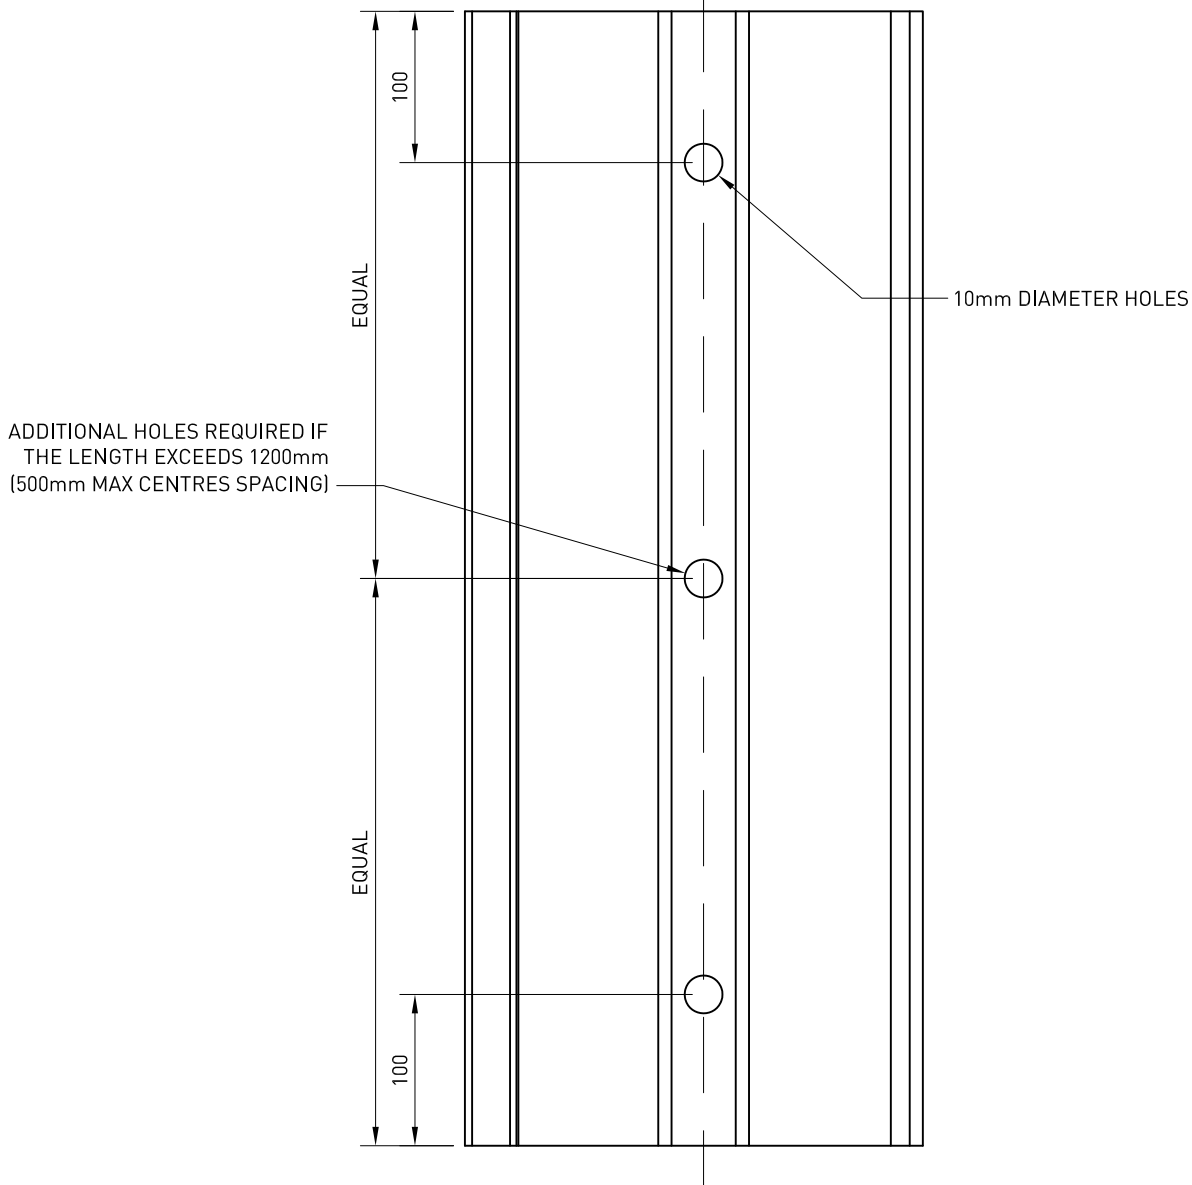

TRANSOM
OR
STANDARD SILL (WITHOUT SUB SILL)

Up to date stock availability can be viewed at www.lidco.com.au/indices

COMMERCIAL RANGE 710 SYSTEM

Emporia™ 100mm/150mm Centre Glazed

STANDARD SILL (WITH SUB SILL)