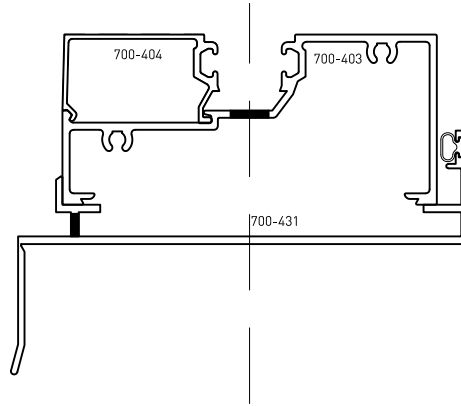

TRANSOM
OR
STANDARD SILL (WITHOUT SUB SILL)

Up to date stock availability can be viewed at www.lidco.com.au/indices

COMMERCIAL RANGE 710 SYSTEM

Emporia™ 100mm/150mm Centre Glazed

STANDARD SILL (WITH SUB SILL)