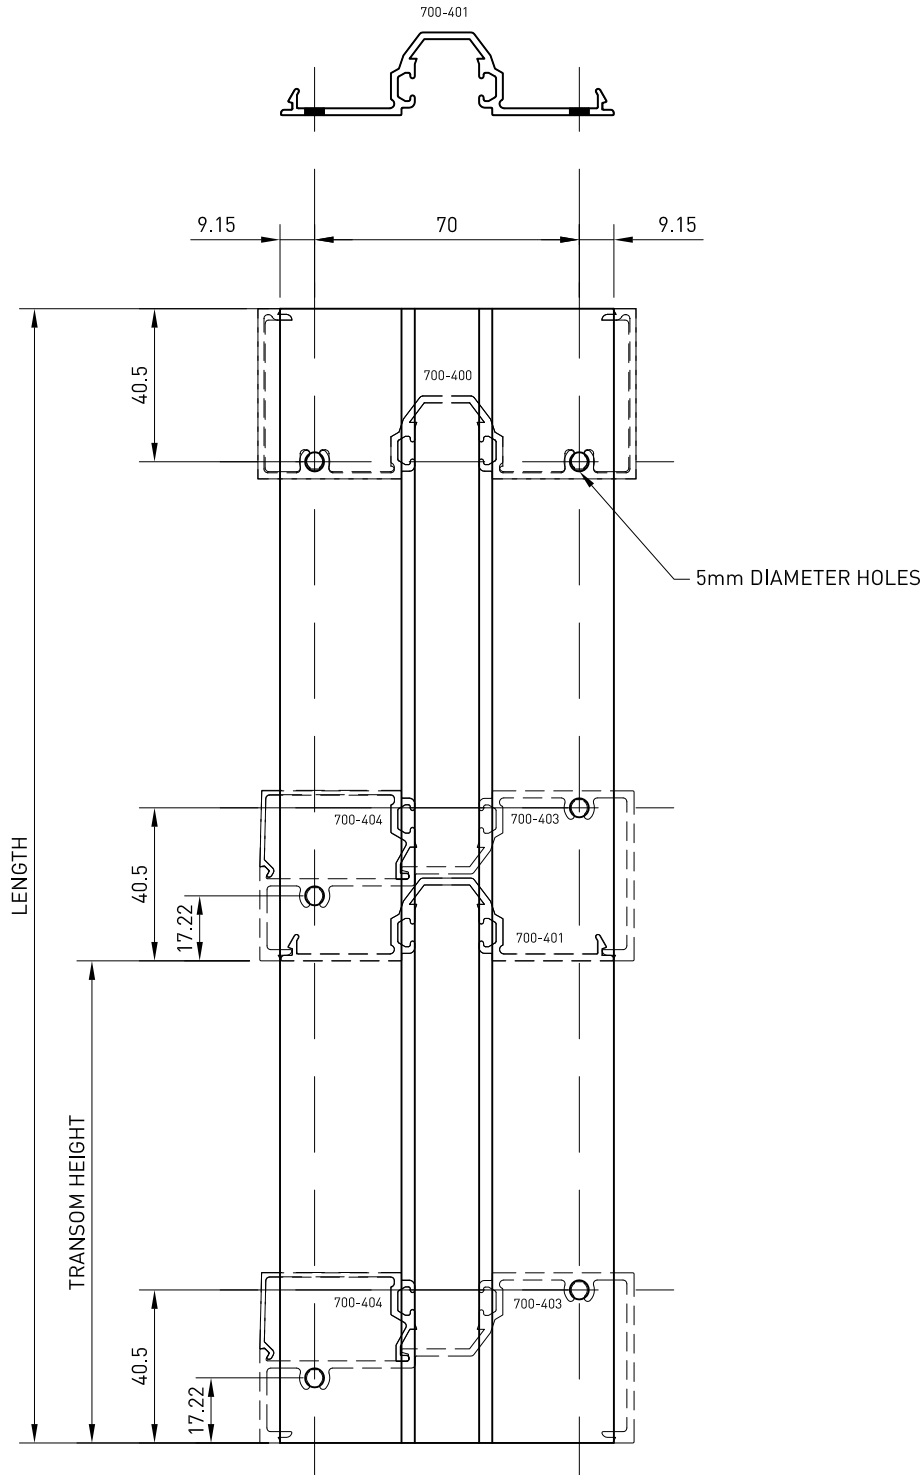

LH DRAWN
R.H OPPOSITE

Up to date stock availability can be viewed at www.lidco.com.au/indices

COMMERCIAL RANGE 710 SYSTEM

Emporia™ 100mm/150mm Centre Glazed

LH DRAWN
R.H OPPOSITE

Up to date stock availability can be viewed at www.lidco.com.au/indices

TRANSOM
OR
STANDARD SILL (WITHOUT SUB SILL)

Up to date stock availability can be viewed at www.lidco.com.au/indices

COMMERCIAL RANGE 710 SYSTEM

Emporia™ 100mm/150mm Centre Glazed

STANDARD SILL (WITH SUB SILL)