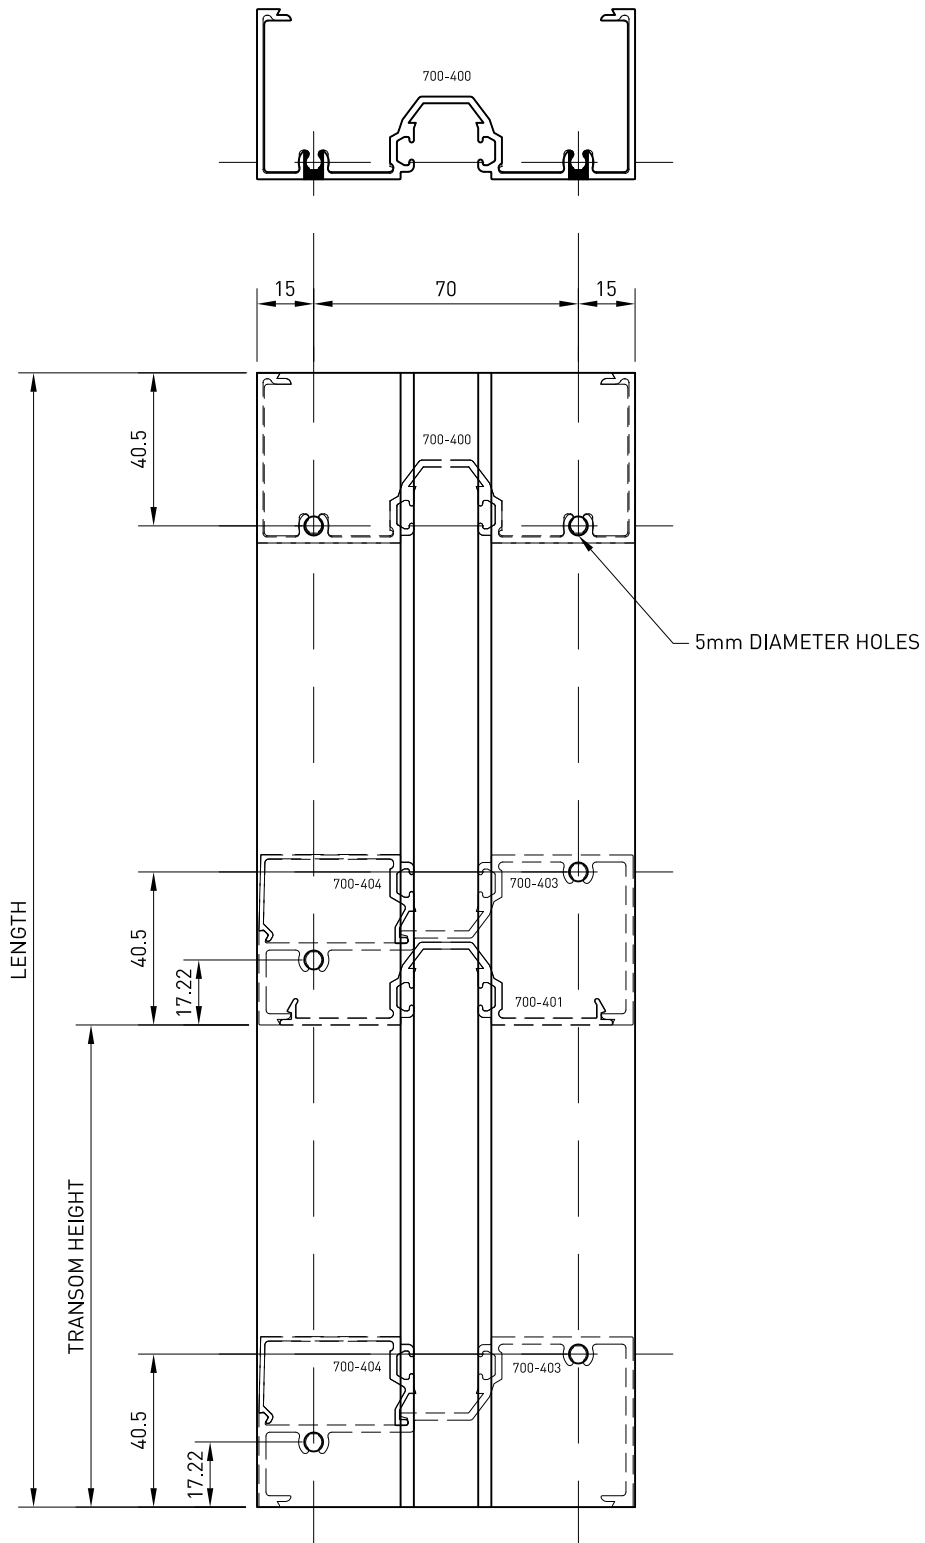

LH DRAWN
R.H OPPOSITE

Up to date stock availability can be viewed at www.lidco.com.au/indices

COMMERCIAL RANGE 710 SYSTEM

Emporia™ 100mm/150mm Centre Glazed

LH DRAWN
R.H OPPOSITE

Up to date stock availability can be viewed at www.lidco.com.au/indices

TRANSOM
OR
STANDARD SILL (WITHOUT SUB SILL)

Up to date stock availability can be viewed at www.lidco.com.au/indices

COMMERCIAL RANGE 710 SYSTEM

Emporia™ 100mm/150mm Centre Glazed

STANDARD SILL (WITH SUB SILL)