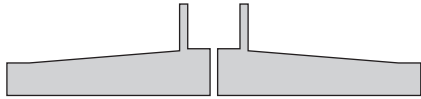

Not to scale

05-510 – Gasket (100mm D/Hung Sill)

For 748 System