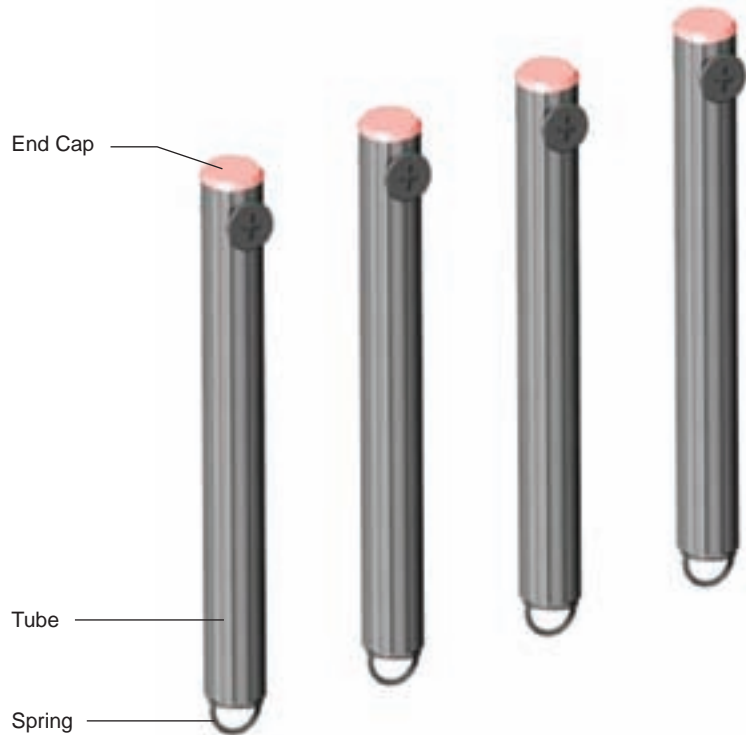

Spring Balance Selection Guide

Each double hung window requires **FOUR** Spring Feet and **ONE** Spring Balance Kit.

Spring Balance Kit includes:

- 4 x Springs
- 4 x Tubes
- 4 x Stops
- 4 x End Caps

Spring Balance Selection Chart – 4mm Glass

		Double Hung Window Frame Width (mm)									
		600	700	800	900	1000	1100	1200	1300	1400	1500
Double Hung Window Frame Height	799	06-600-015	06-600-016	06-600-016	06-600-016	06-600-016	06-600-017	06-600-017	06-600-017	06-600-017	06-600-018
	899	06-600-022	06-600-023	06-600-023	06-600-023	06-600-024	06-600-024	06-600-024	06-600-024	06-600-025	06-600-025
	999	06-600-030	06-600-030	06-600-030	06-600-031	06-600-031	06-600-031	06-600-032	06-600-032	06-600-032	06-600-032
	1099	06-600-037	06-600-037	06-600-038	06-600-038	06-600-038	06-600-039	06-600-039	06-600-039	06-600-039	06-600-039
	1199	06-600-044	06-600-044	06-600-045	06-600-045	06-600-046	06-600-046	06-600-046	06-600-046	06-600-046	06-600-046
	1299	06-600-051	06-600-052	06-600-052	06-600-052	06-600-053	06-600-053	06-600-053	06-600-053	06-600-053	06-600-053
	1399	06-600-058	06-600-059	06-600-059	06-600-060	06-600-060	06-600-060	06-600-060	06-600-060	06-600-060	06-600-061
	1499	06-600-066	06-600-066	06-600-067	06-600-067	06-600-067	06-600-067	06-600-067	06-600-067	06-600-068	06-600-068
	1599	06-600-073	06-600-073	06-600-074	06-600-074	06-600-074	06-600-074	06-600-074	06-600-075	06-600-075	06-600-075
	1699	06-600-080	06-600-080	06-600-081	06-600-081	06-600-081	06-600-081	06-600-082	06-600-082	06-600-082	06-600-082
	1799	06-600-087	06-600-088	06-600-088	06-600-088	06-600-088	06-600-088	06-600-089	06-600-089	06-600-089	06-600-089
	1899	06-600-094	06-600-095	06-600-095	06-600-095	06-600-095	06-600-096	06-600-096	06-600-096	06-600-096	06-600-097
	1999	06-600-102	06-600-102	06-600-102	06-600-102	06-600-103	06-600-103	06-600-103	06-600-103	06-600-104	06-600-104
	2099	06-600-109	06-600-109	06-600-109	06-600-109	06-600-110	06-600-110	06-600-110	06-600-110	06-600-111	06-600-111
2199	06-600-116	06-600-116	06-600-116	06-600-116	06-600-117	06-600-117	06-600-117	06-600-118	06-600-118	06-600-118	
2299	06-600-123	06-600-123	06-600-123	06-600-124	06-600-124	06-600-124	06-600-124	06-600-125	06-600-125	06-600-125	

Up to date stock availability can be viewed at www.lidco.com.au/indices