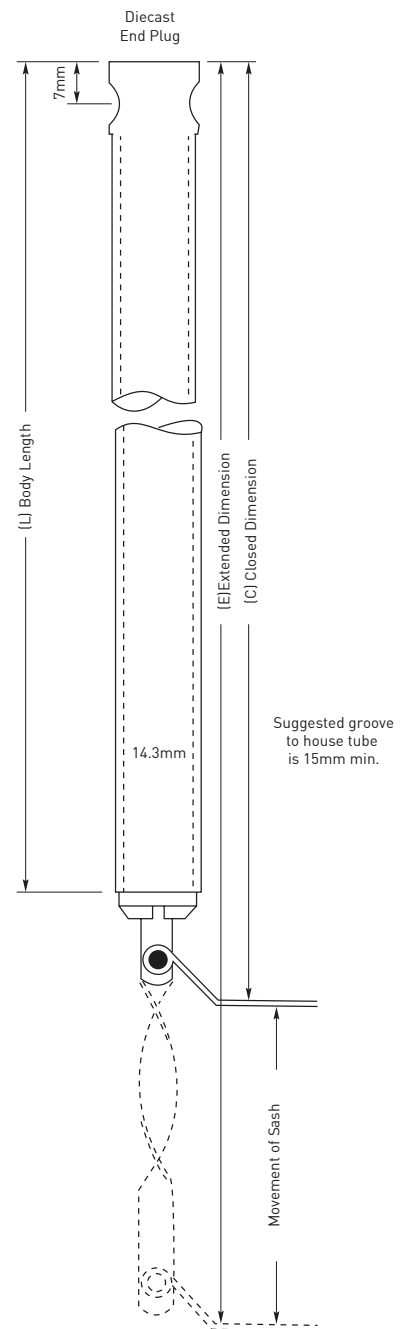

00-060 – Keeper (Double Hung)

00-535 – Screen Catch

02-014 – 3mm Woolpile

02-015 – 4mm Woolpile

02-019 – Fin Seal 48 T Slot 4.25mm

02-040 – 4mm Q-Lon

Up to date stock availability can be viewed at www.lidco.com.au/indices

Not to scale

05-510 – Gasket (100mm D/Hung Sill)

For 748 System

05-555 – Corner Stake

05-673 – Corner Stake

Suitable for 400-673

Up to date stock availability can be viewed at www.lidco.com.au/indices

Spiral Balance Guide

Suitable for Lidco double hung windows

Spiral Balance Selection Table		
Part Number	Body Length	Weight
06-500-01	318	2.25 – 7.25kg
06-500-02	343	2.25 – 7.25kg
06-500-03	368	2.25 – 7.25kg
06-500-04	394	2.25 – 7.25kg
06-500-05	419	2.25 – 7.25kg
06-500-06	445	2.25 – 7.25kg
06-500-07	470	2.25 – 7.25kg
06-500-08	495	2.25 – 7.25kg
06-500-09	521	2.25 – 7.25kg
06-500-10	546	2.25 – 7.25kg
06-500-11	572	2.25 – 7.25kg
06-500-12	597	2.25 – 7.25kg
06-500-13	622	2.25 – 7.25kg
06-500-14	648	7.25kg – 10kg
06-500-15	673	7.25kg – 10kg
06-500-16	699	7.25kg – 10kg
06-500-17	724	7.25kg – 10kg
06-500-18	749	7.25kg – 10kg
06-500-19	775	7.25kg – 10kg
06-500-20	800	7.25kg – 10kg
06-500-21	826	7.25kg – 10kg
06-500-22	851	7.25kg – 10kg
06-500-23	876	10kg – 14kg
06-500-24	902	10kg – 14kg
06-500-25	927	10kg – 14kg
06-500-26	953	10kg – 14kg
06-500-27	978	10kg – 14kg
06-500-28	1003	10kg – 14kg
06-500-29	1029	10kg – 14kg