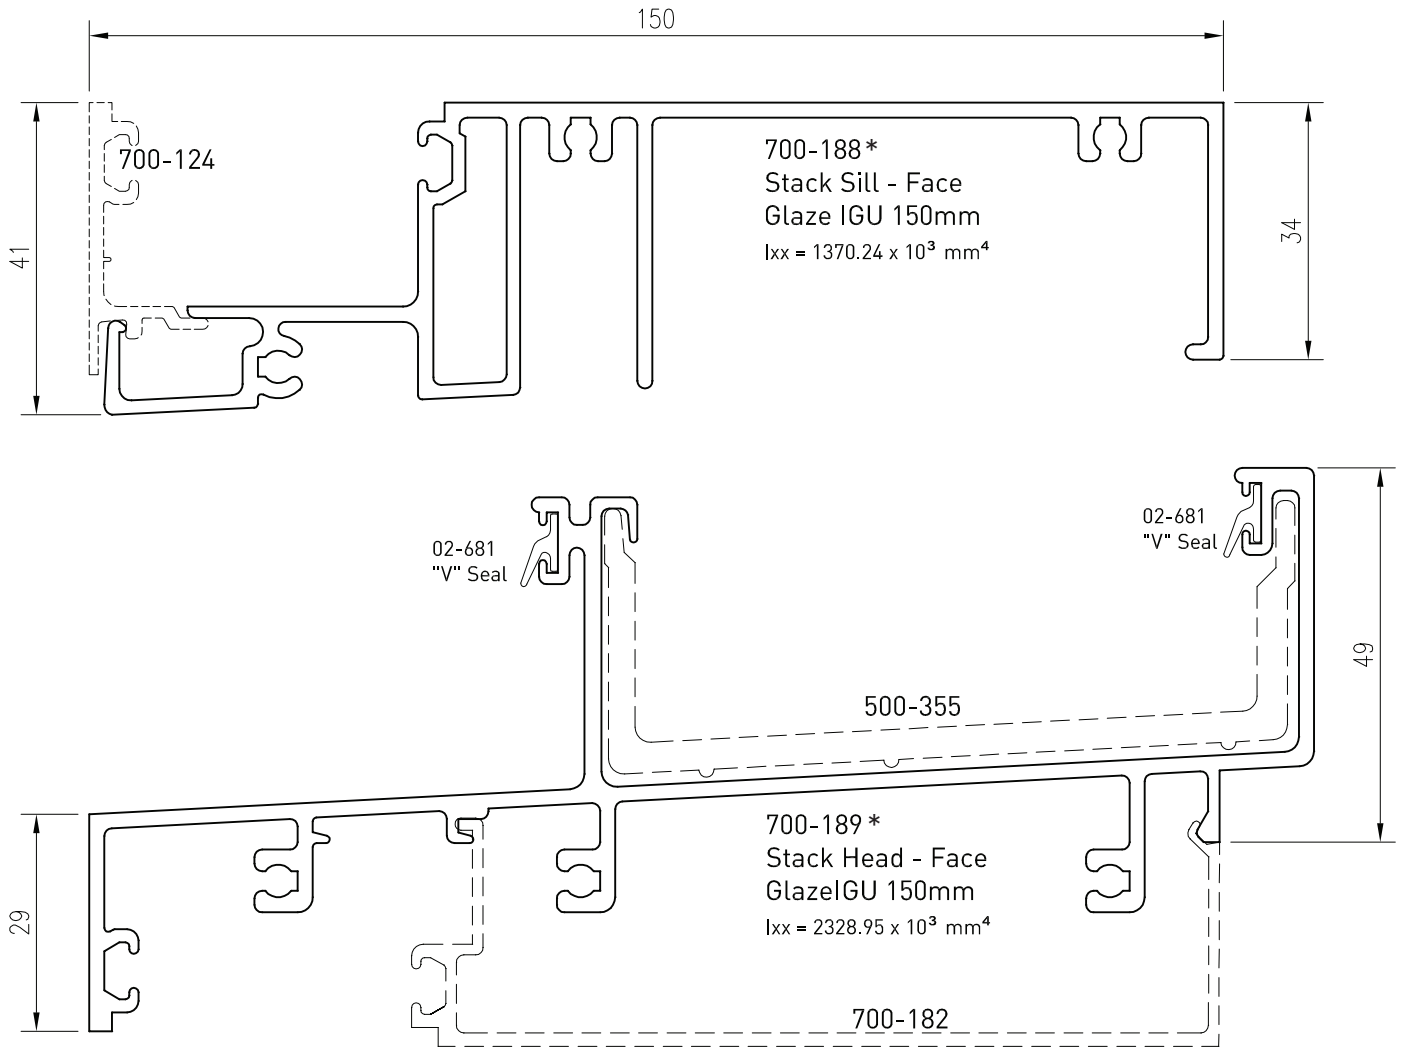

COMMERCIAL RANGE 715 SYSTEM

Emporia™ 100mm/150mm Faced Glazed

Date: Feb 2013
Replaces: Apr 2012

*Lead times may apply

Up to date stock availability can be viewed at www.lidco.com.au/indices

SALES ORDERS orders@lidco.com.au F 1300 937 713

TECHNICAL SUPPORT techsupport@lidco.com.au T 1300 663 848