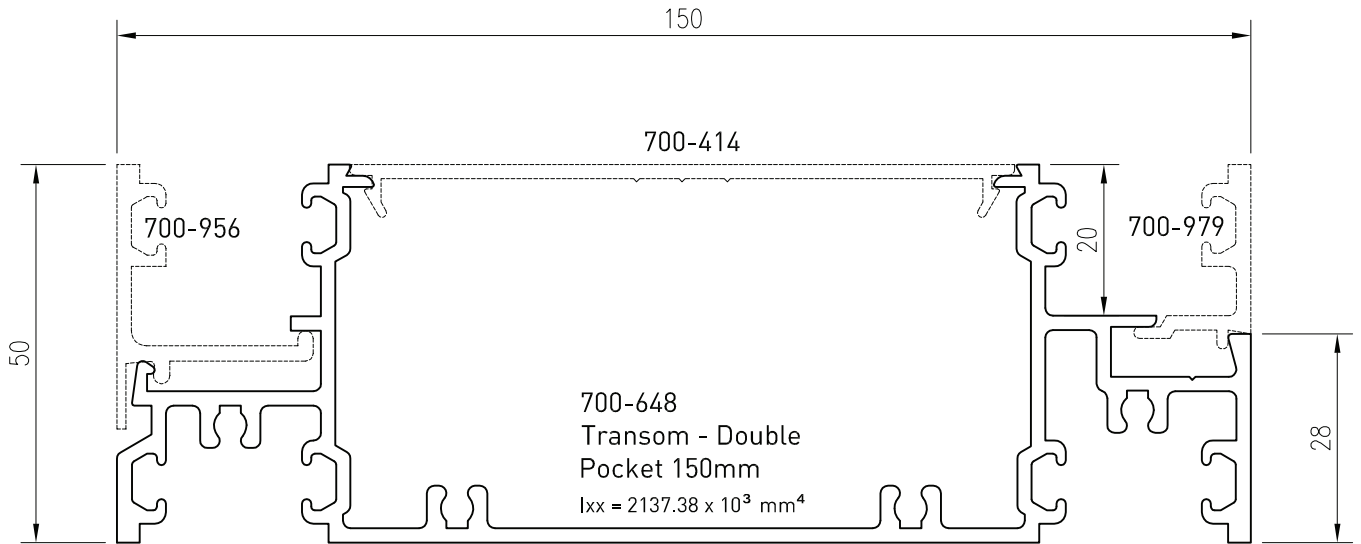

*Lead times may apply

Up to date stock availability can be viewed at www.lidco.com.au/indices