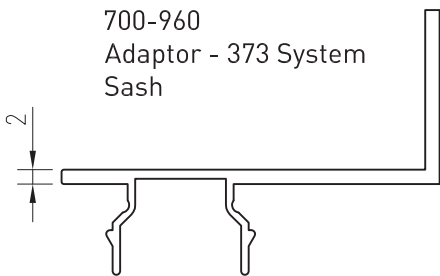

COMMERCIAL RANGE 715 SYSTEM

Emporia™ 100mm/150mm Faced Glazed

*Lead times may apply

Up to date stock availability can be viewed at www.lidco.com.au/indices