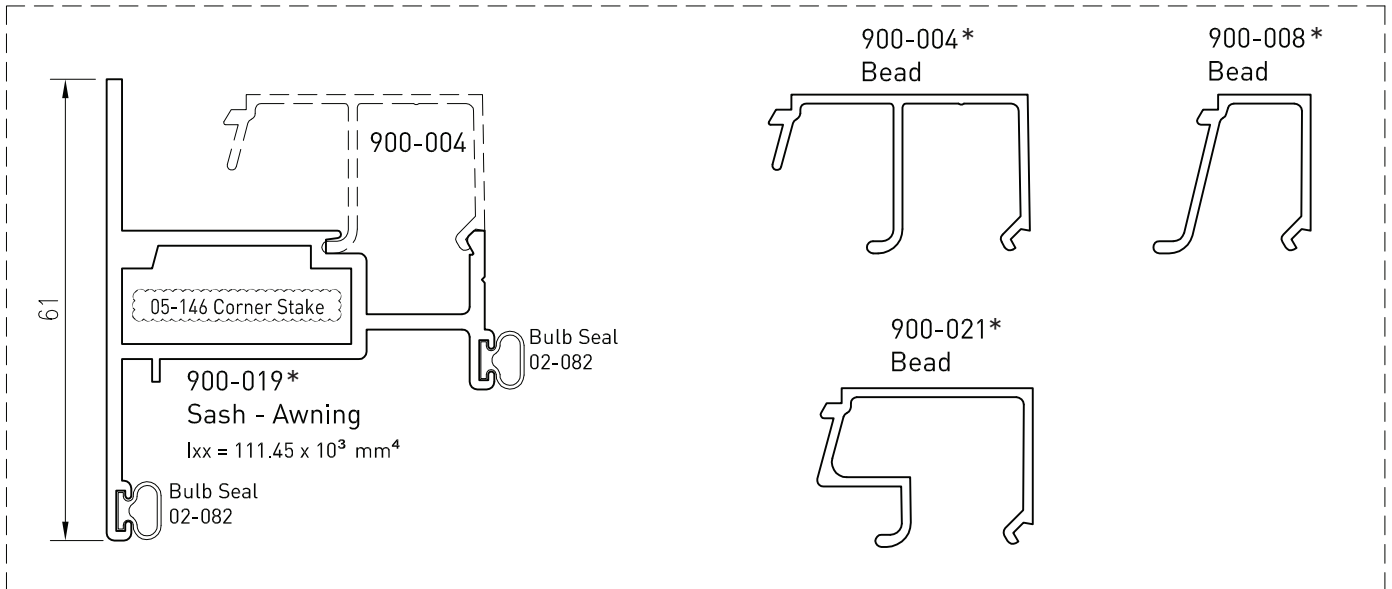

900 SERIES - Awning/Casement Sash - (Beveled)
(Single Glazed up to 10mm & Double Glazed up to 22mm)

*Lead times may apply

Up to date stock availability can be viewed at www.lidco.com.au/indices

900 SERIES - Awning/Casement Sash - (Beveled)
(Single Glazed up to 10mm & Double Glazed up to 22mm)

*Lead times may apply

Up to date stock availability can be viewed at www.lidco.com.au/indices

900 SERIES - Awning/Casement Sash - (Flat)
(Single Glazed up to 10mm & Double Glazed up to 25mm)

*Lead times may apply