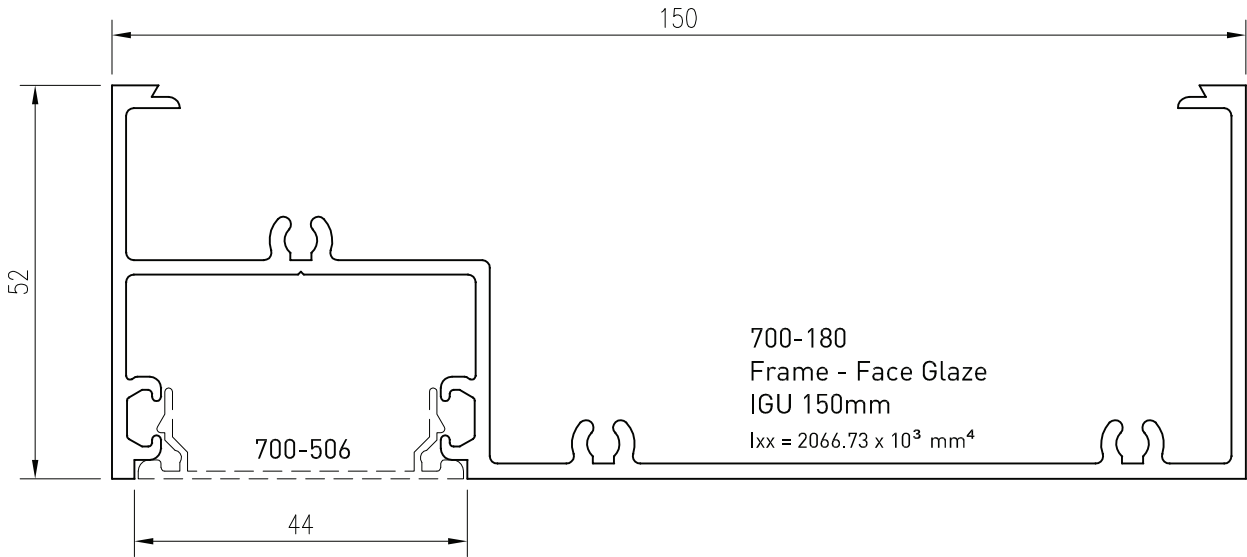

Up to date stock availability can be viewed at www.lidco.com.au/indices