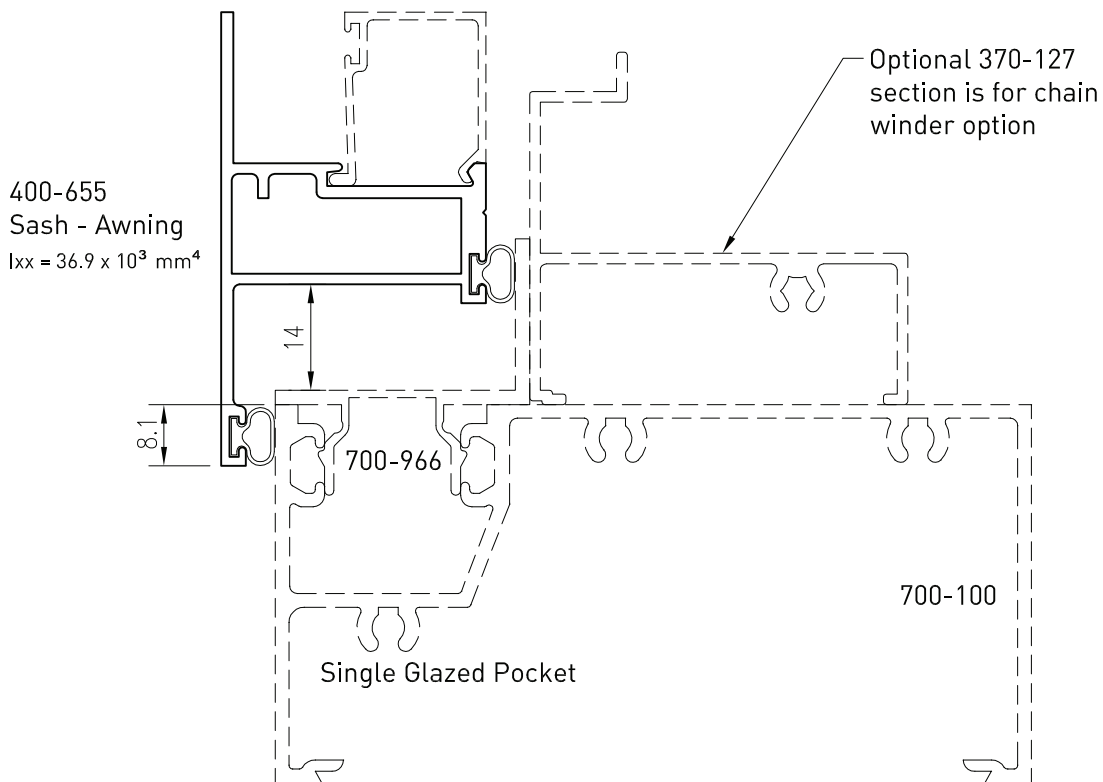

413 SYSTEM - Awning/Casement Sash - Overlap (Flat)
(Single Glazed up to 10mm)

Up to date stock availability can be viewed at www.lidco.com.au/indices