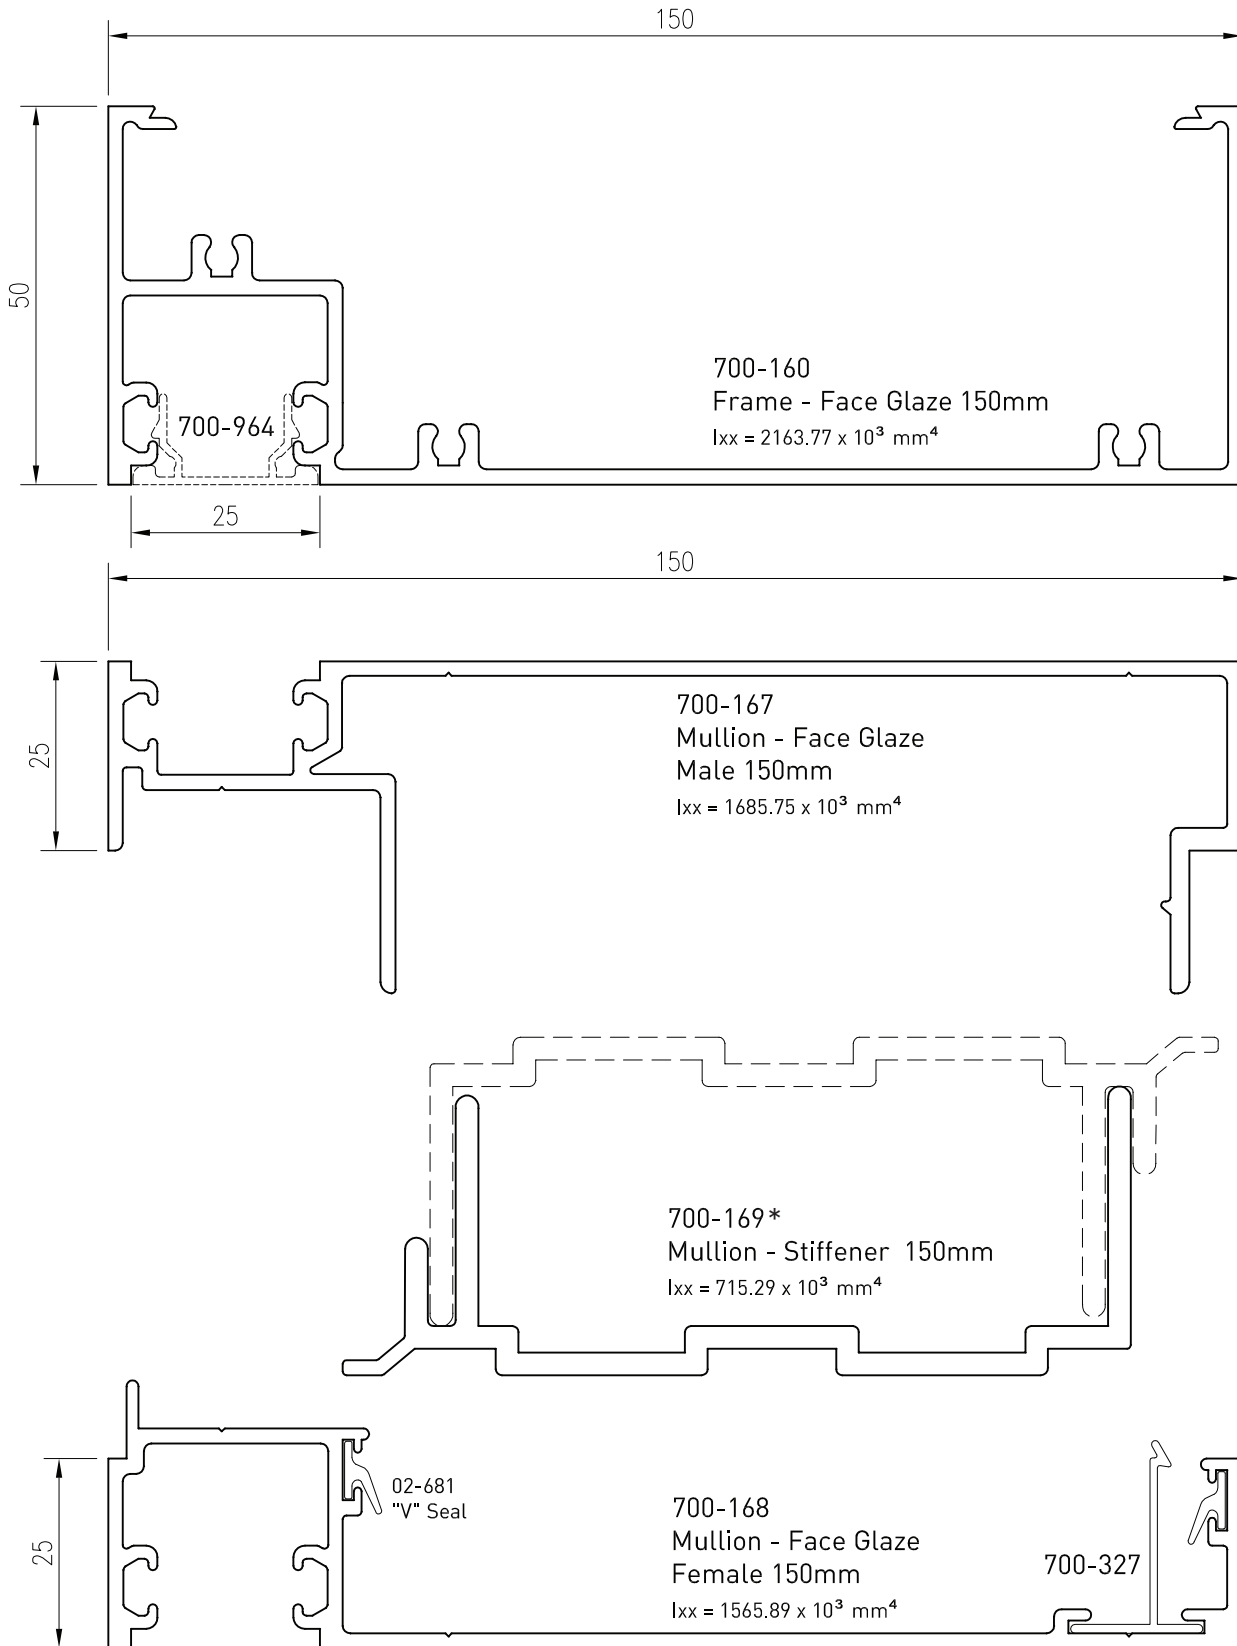

COMMERCIAL RANGE 715 SYSTEM

Emporia™ 100mm/150mm Faced Glazed

Date: Feb 2013
Replaces: Apr 2012

*Lead times may apply

Up to date stock availability can be viewed at www.lidco.com.au/indices

SALES ORDERS orders@lidco.com.au F 1300 937 713

TECHNICAL SUPPORT techsupport@lidco.com.au T 1300 663 848