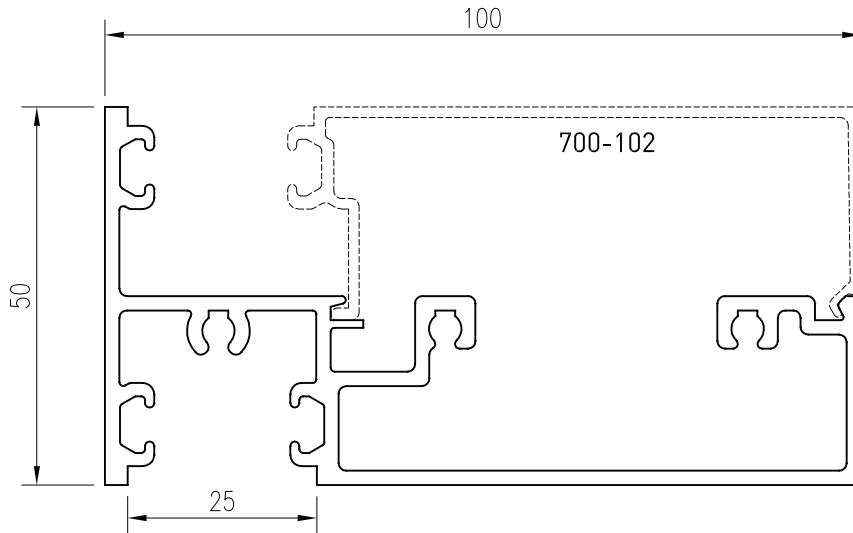

700-103
Transom - Face Glaze
 $I_{xx} = 702.20 \times 10^3 \text{ mm}^4$