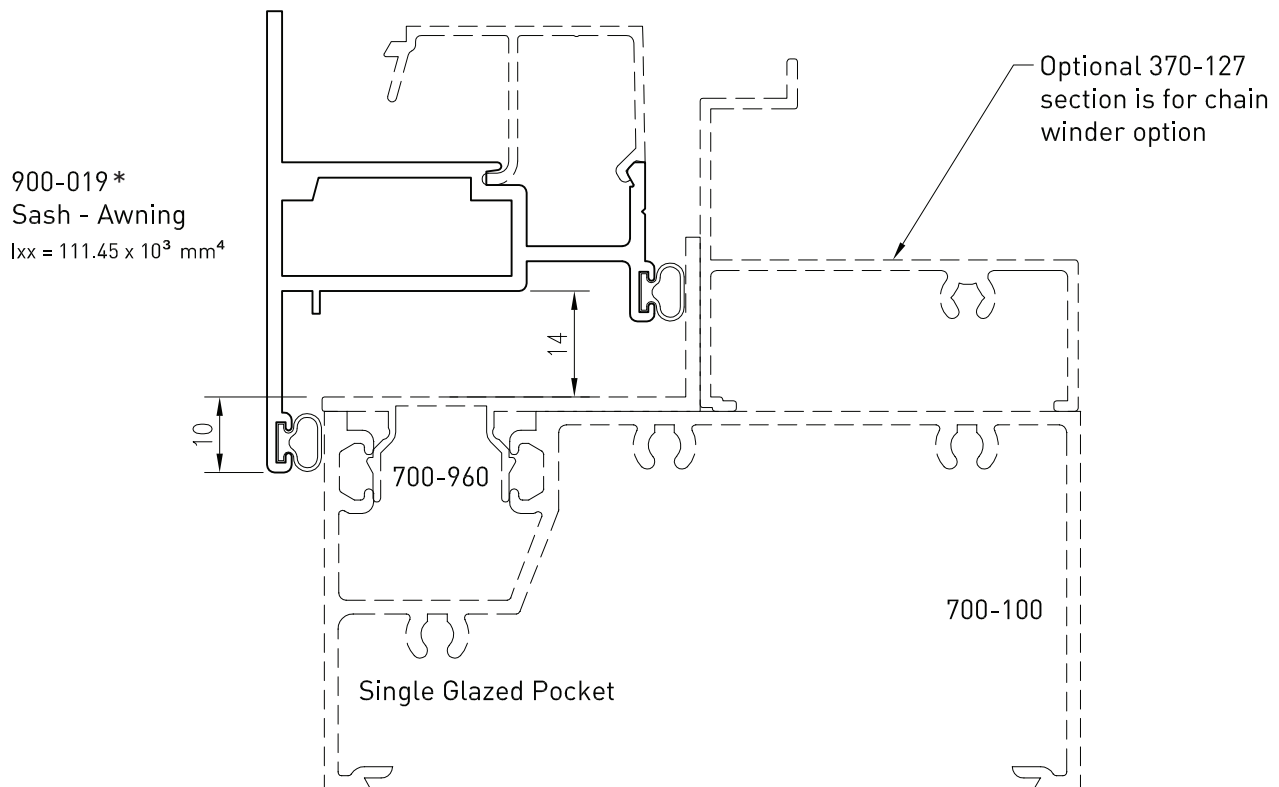

900 SERIES - Awning/Casement Sash - (Flat)
(Single Glazed up to 10mm & Double Glazed up to 25mm)

*Lead times may apply

Up to date stock availability can be viewed at www.lidco.com.au/indices