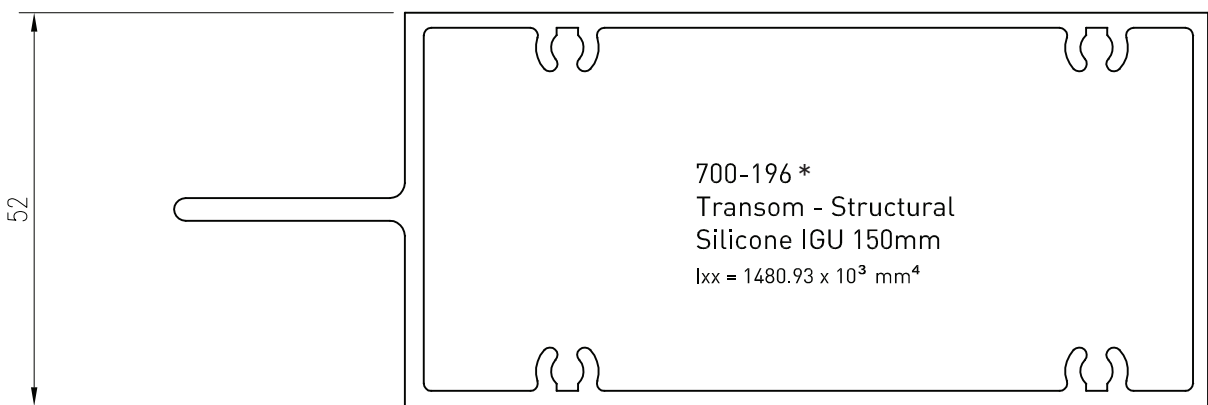

700-186 *
Mullion - Face Glaze Female
Structural Silicone 150mm
 $I_{xx} = 886.48 \times 10^3 \text{ mm}^4$

*Lead times may apply

Up to date stock availability can be viewed at www.lidco.com.au/indices

COMMERCIAL RANGE 715 SYSTEM