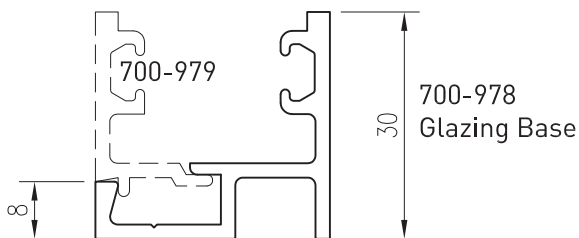

COMMERCIAL RANGE 715 SYSTEM

Emporia™ 100mm/150mm Faced Glazed

*Lead times may apply

Up to date stock availability can be viewed at www.lidco.com.au/indices