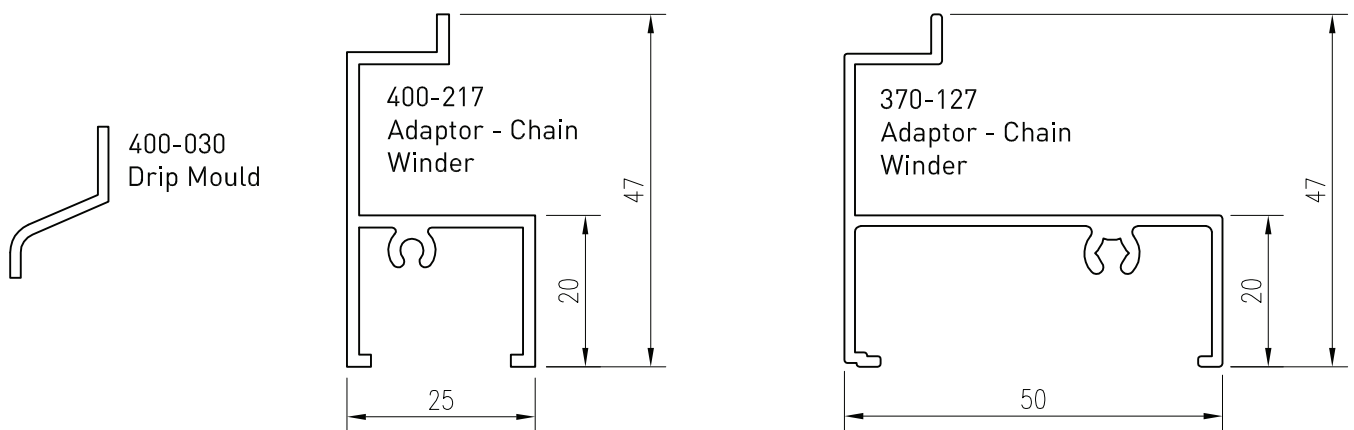

413 SYSTEM - Awning/Casement Sash - Overlap (Beveled)
(Single Glazed up to 6.38mm)

Up to date stock availability can be viewed at www.lidco.com.au/indices

373 SYSTEM - Awning/Casement Sash - Flush
(Single Glazed up to 10mm & Double Glazed up to 25mm)

Up to date stock availability can be viewed at www.lidco.com.au/indices

373 SYSTEM - Awning/Casement Sash - Flush
(Single Glazed up to 10mm & Double Glazed up to 25mm)

Up to date stock availability can be viewed at www.lidco.com.au/indices