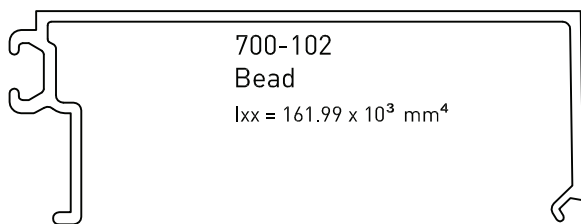

COMMERCIAL RANGE 715 SYSTEM

Emporia™ 100mm/150mm Faced Glazed

Date: Feb 2013
Replaces: Apr 2012

Up to date stock availability can be viewed at www.lidco.com.au/indices