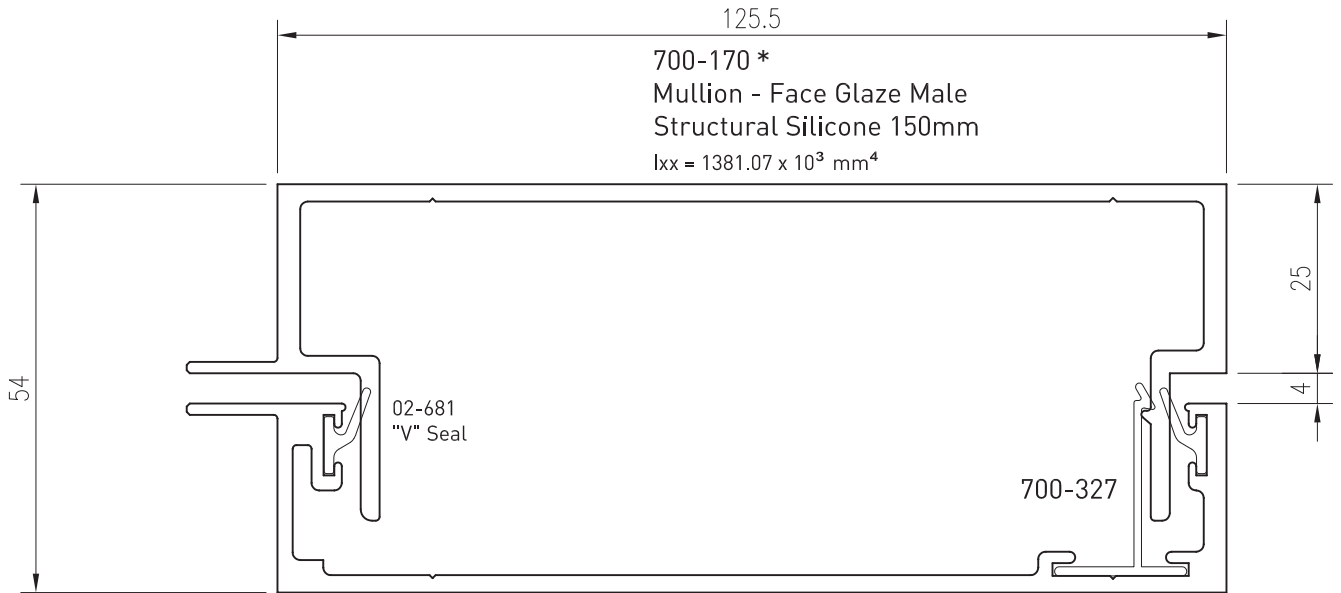

TECHNICAL SUPPORT techsupport@lidco.com.au T 1300 663 848

THESE SECTIONS ARE USED WITH 6mm GLASS ONLY

700-171*
Mullion - Face Glaze Female
Structural Silicone 150mm
 $I_{xx} = 1133.52 \times 10^3 \text{ mm}^4$