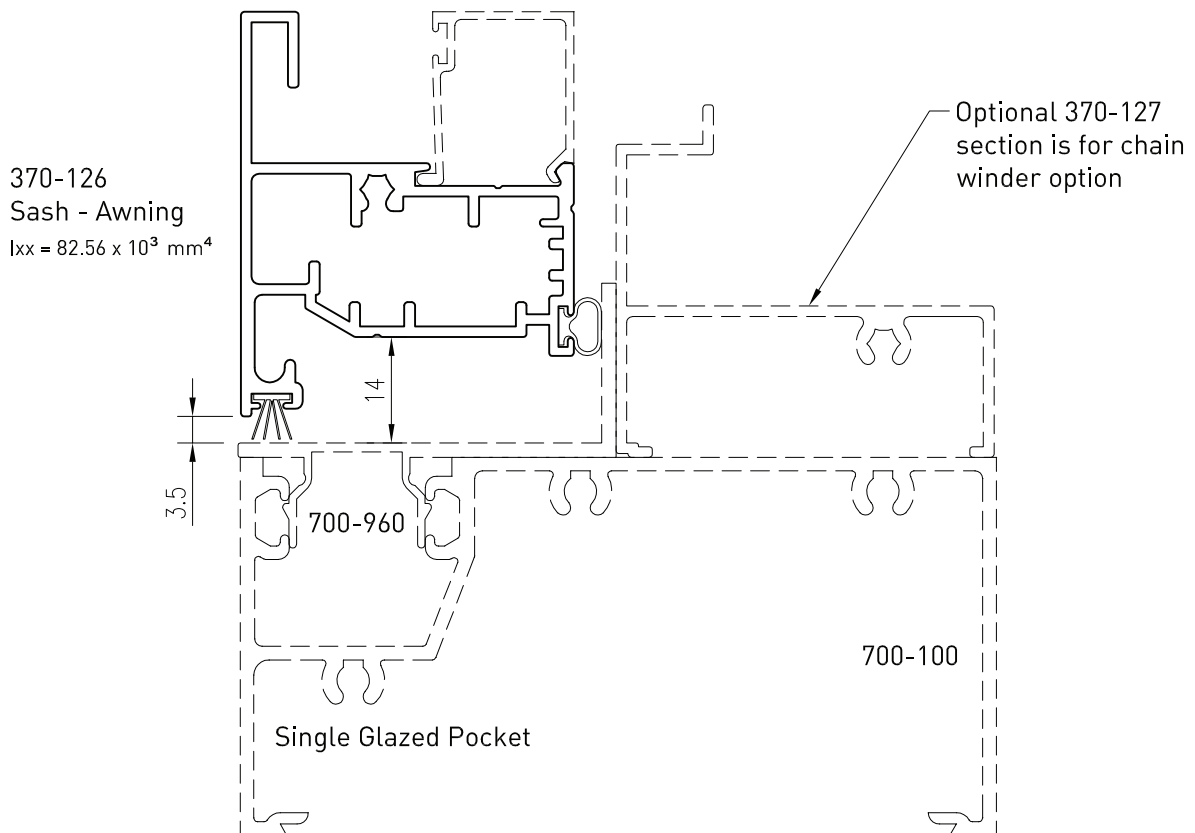

SALES ORDERS orders@lidco.com.au F 1300 937 713

TECHNICAL SUPPORT techsupport@lidco.com.au T 1300 663 848

413 SYSTEM - Awning/Casement Sash - Overlap (Flat)
(Single Glazed up to 10mm)

Up to date stock availability can be viewed at www.lidco.com.au/indices

413 SYSTEM - Awning/Casement Sash - Overlap (Beveled)
(Single Glazed up to 6.38mm)

Up to date stock availability can be viewed at www.lidco.com.au/indices

373 SYSTEM - Awning/Casement Sash - Flush
(Single Glazed up to 10mm & Double Glazed up to 25mm)