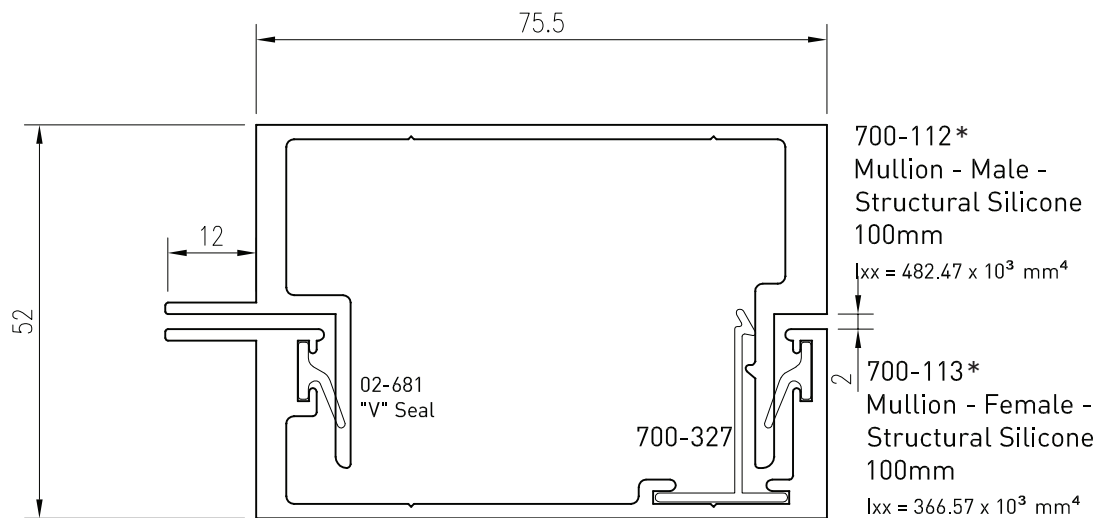

COMMERCIAL RANGE 715 SYSTEM

Emporia™ 100mm/150mm Faced Glazed

Date: Feb 2013
Replaces: Apr 2012

*Lead times may apply

Up to date stock availability can be viewed at www.lidco.com.au/indices

SALES ORDERS orders@lidco.com.au F 1300 937 713

TECHNICAL SUPPORT techsupport@lidco.com.au T 1300 663 848