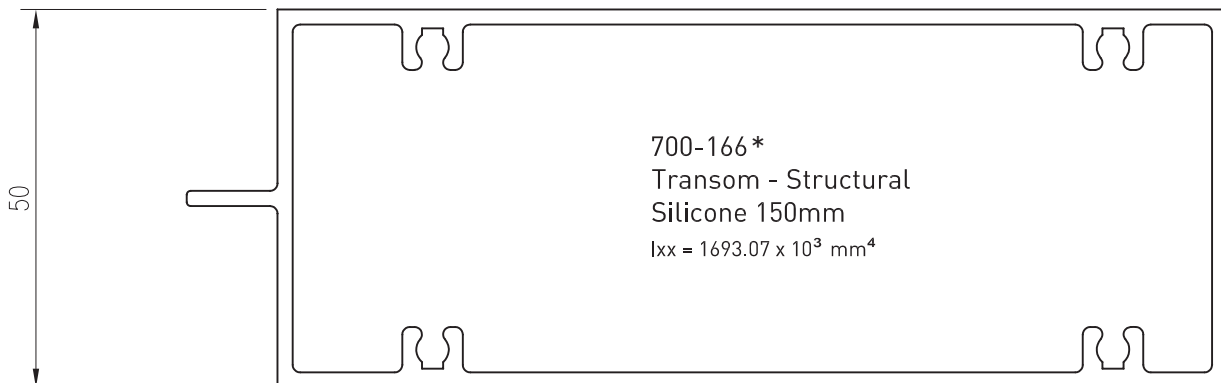

TECHNICAL SUPPORT techsupport@lidco.com.au T 1300 663 848

THESE SECTIONS ARE USED WITH 6mm GLASS ONLY

700-171*
Mullion - Face Glaze Female
Structural Silicone 150mm
 $I_{xx} = 1133.52 \times 10^3 \text{ mm}^4$