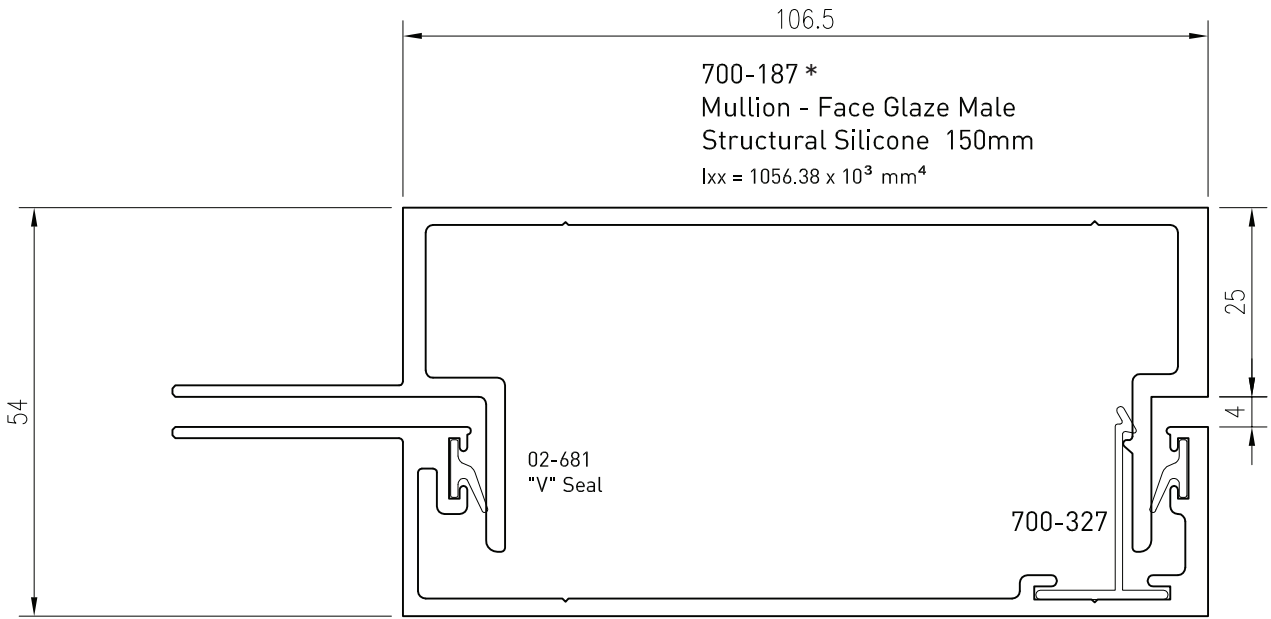

700-186 *
Mullion - Face Glaze Female
Structural Silicone 150mm
 $I_{xx} = 886.48 \times 10^3 \text{ mm}^4$

*Lead times may apply

Up to date stock availability can be viewed at www.lidco.com.au/indices

COMMERCIAL RANGE 715 SYSTEM