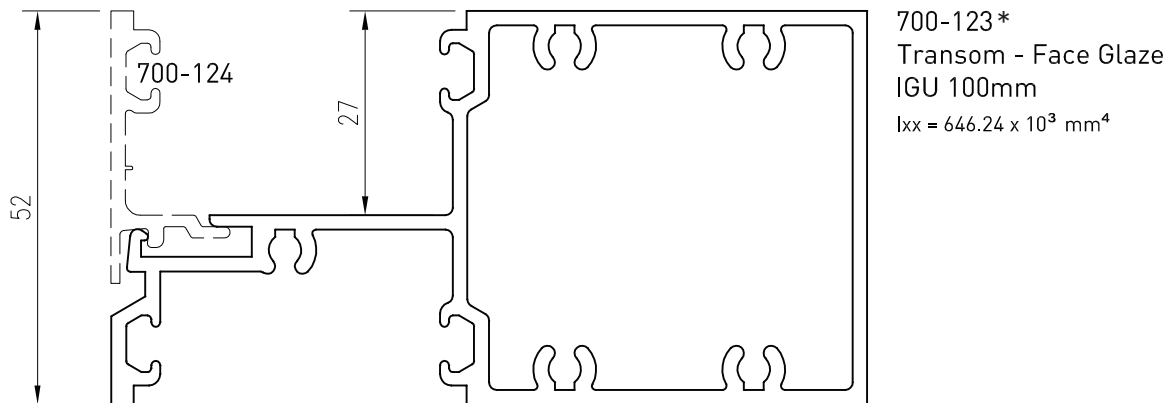

*Lead times may apply

Up to date stock availability can be viewed at www.lidco.com.au/indices