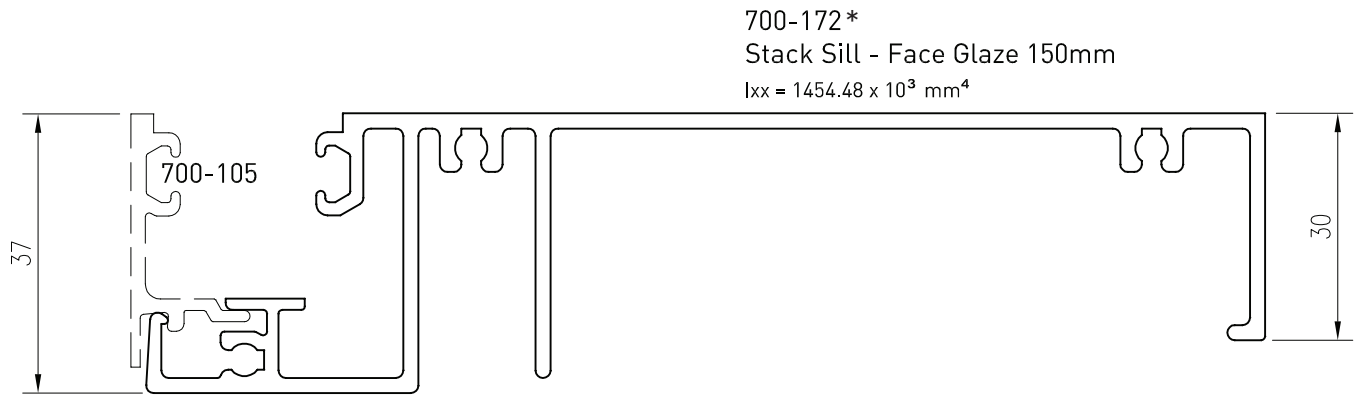

COMMERCIAL RANGE 715 SYSTEM

Emporia™ 100mm/150mm Faced Glazed

Date: Feb 2013
Replaces: Apr 2012

*Lead times may apply

Up to date stock availability can be viewed at www.lidco.com.au/indices

SALES ORDERS orders@lidco.com.au F 1300 937 713

TECHNICAL SUPPORT techsupport@lidco.com.au T 1300 663 848