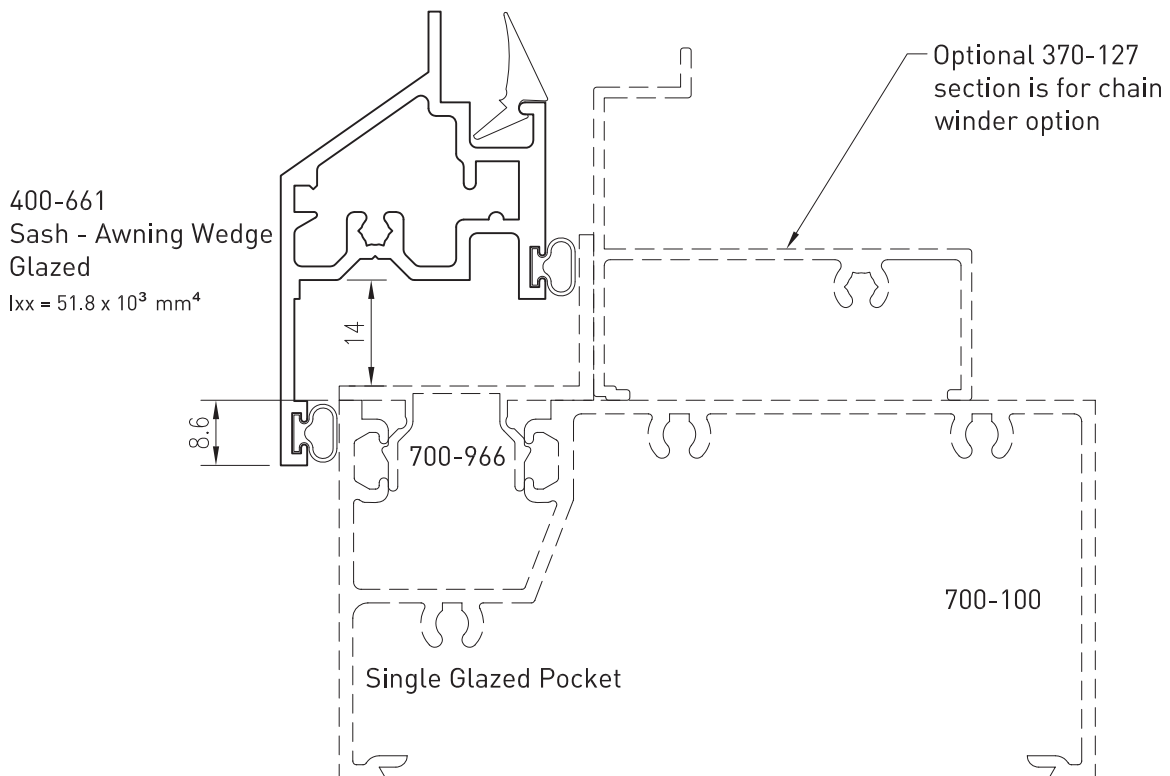

SALES ORDERS orders@lidco.com.au F 1300 937 713

TECHNICAL SUPPORT techsupport@lidco.com.au T 1300 663 848

413 SYSTEM - Awning/Casement Sash - Overlap (Flat)
(Single Glazed up to 10mm)

Up to date stock availability can be viewed at www.lidco.com.au/indices

413 SYSTEM - Awning/Casement Sash - Overlap (Beveled)
(Single Glazed up to 6.38mm)

Up to date stock availability can be viewed at www.lidco.com.au/indices

373 SYSTEM - Awning/Casement Sash - Flush
(Single Glazed up to 10mm & Double Glazed up to 25mm)