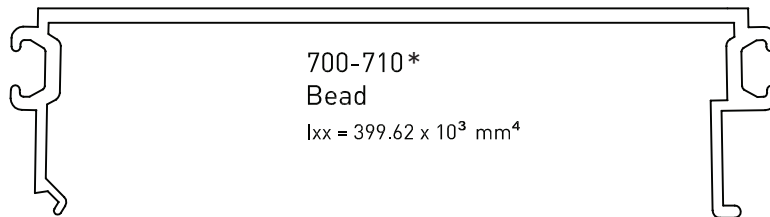

COMMERCIAL RANGE 715 SYSTEM

Emporia™ 100mm/150mm Faced Glazed

Date: Feb 2013
Replaces: Apr 2012

700-129
Adaptor - Pocket Infill

Up to date stock availability can be viewed at www.lidco.com.au/indices

*Lead times may apply