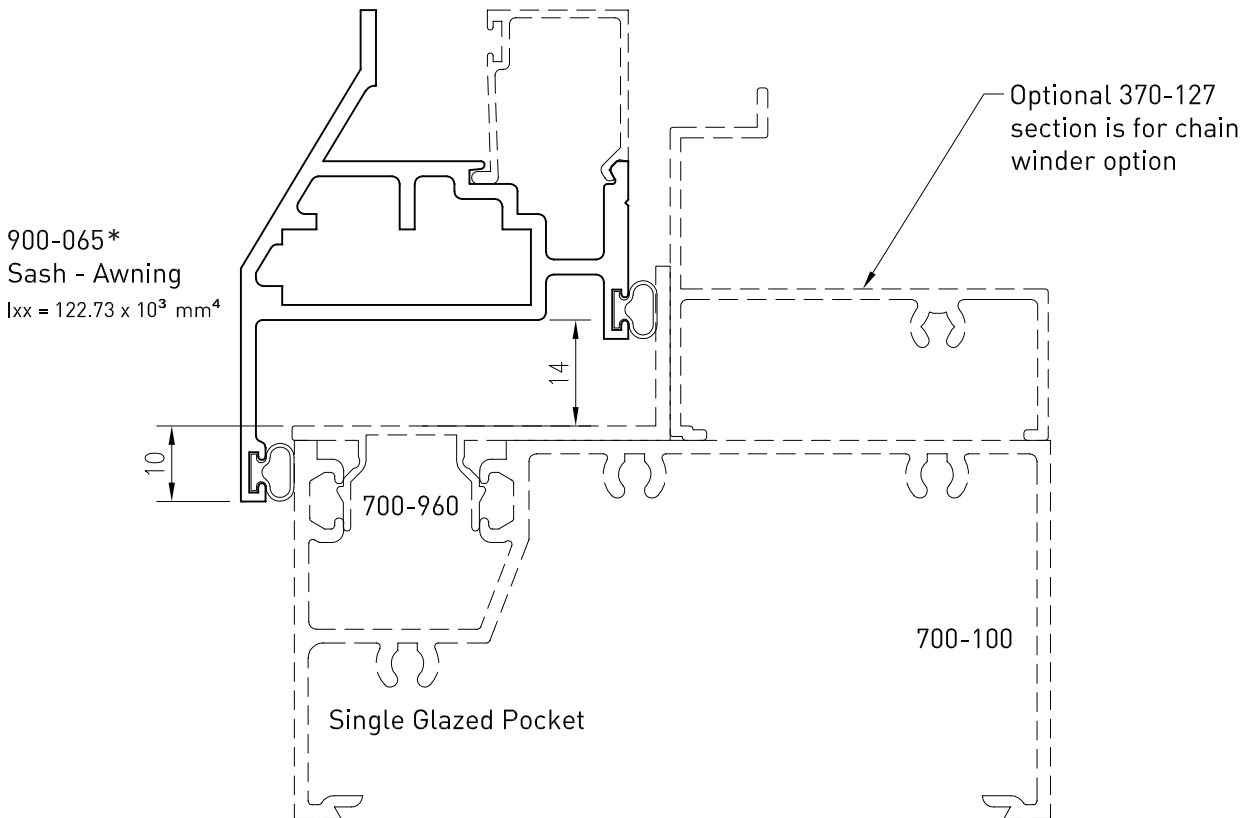

900 SERIES - Awning/Casement Sash - (Beveled)
(Single Glazed up to 10mm & Double Glazed up to 22mm)

*Lead times may apply

Up to date stock availability can be viewed at www.lidco.com.au/indices