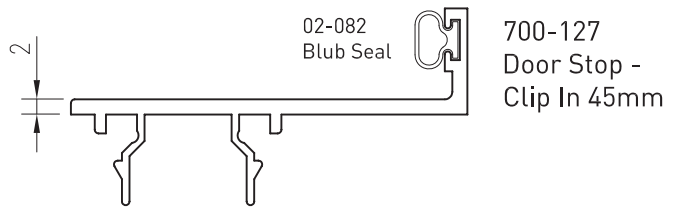

COMMERCIAL RANGE 715 SYSTEM

Emporia™ 100mm/150mm Faced Glazed

*Lead times may apply

Up to date stock availability can be viewed at www.lidco.com.au/indices