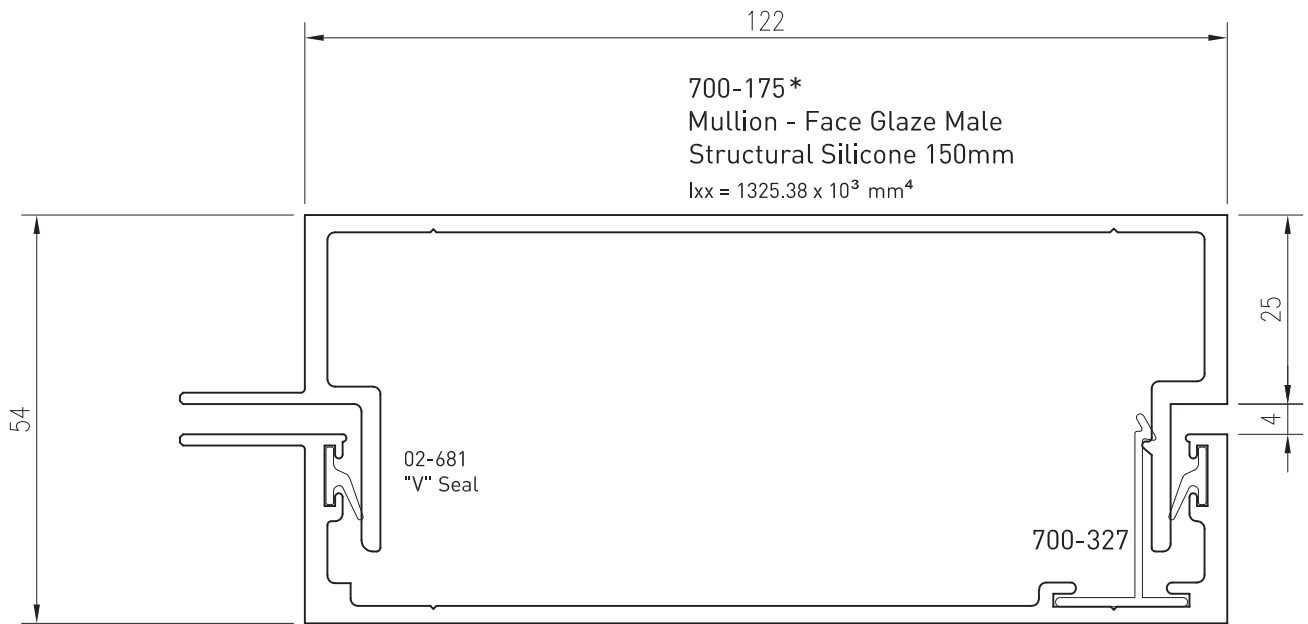

700-176*
Mullion - Face Glaze Female
Structural Silicone 150mm
 $I_{xx} = 1065.43 \times 10^3 \text{ mm}^4$

*Lead times may apply

Up to date stock availability can be viewed at www.lidco.com.au/indices

Up to date stock availability can be viewed at www.lidco.com.au/indices