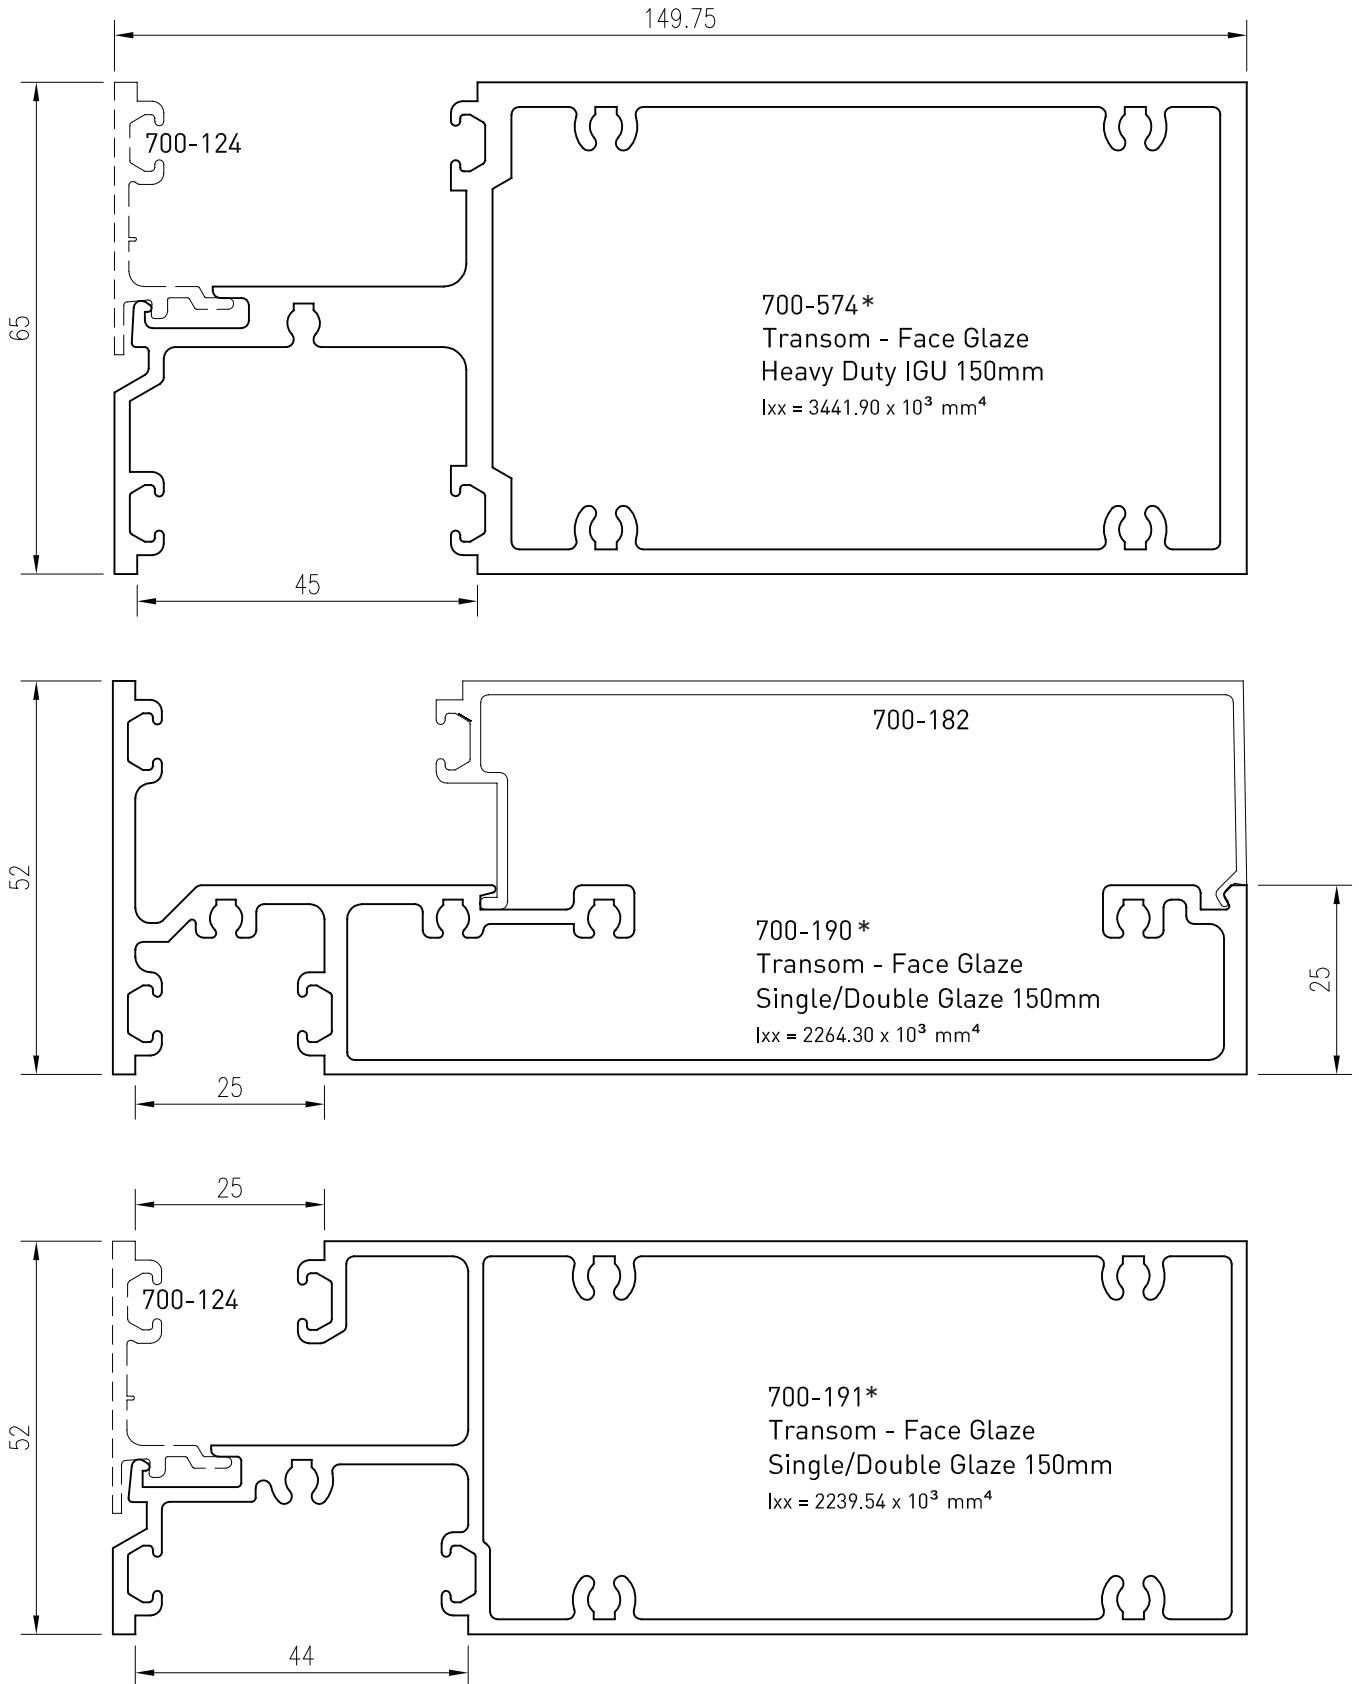

*Lead times may apply

Up to date stock availability can be viewed at www.lidco.com.au/indices