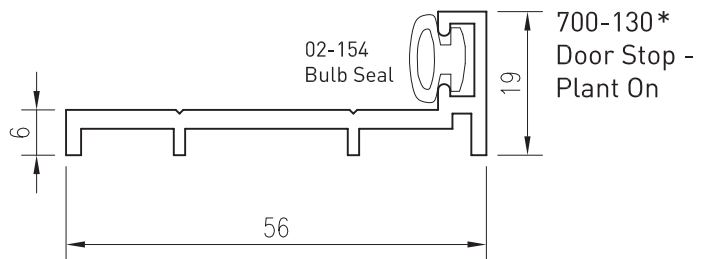

COMMERCIAL RANGE 715 SYSTEM

Emporia™ 100mm/150mm Faced Glazed

*Lead times may apply

Up to date stock availability can be viewed at www.lidco.com.au/indices