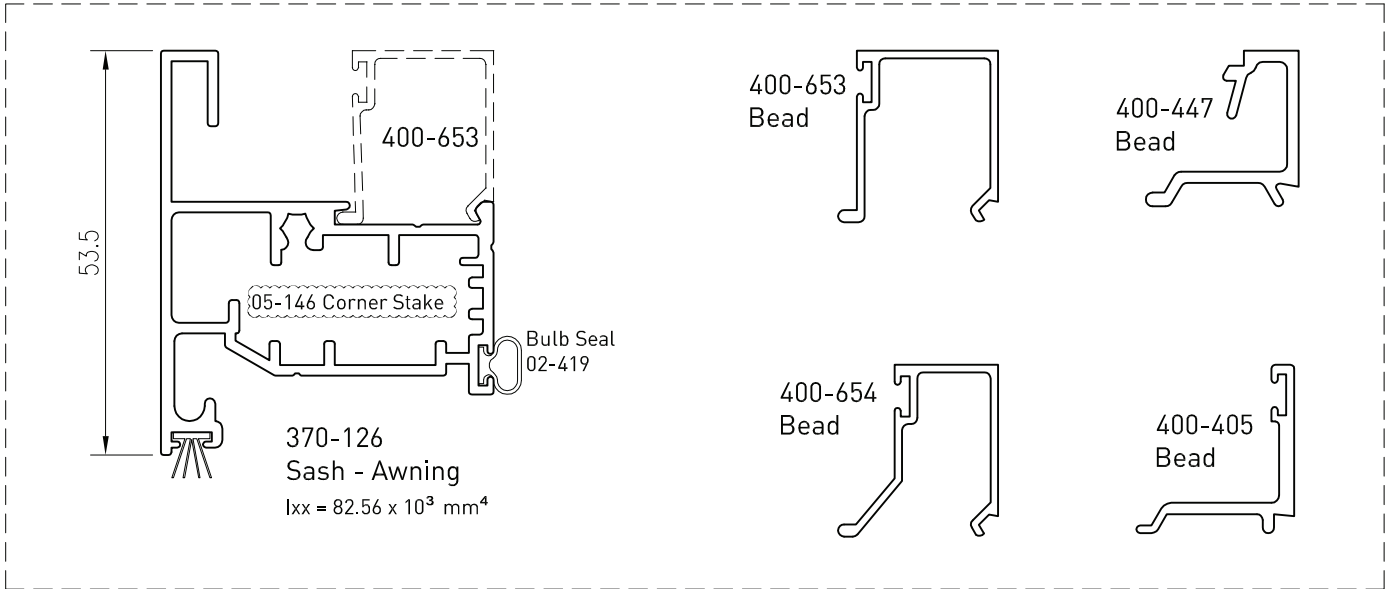

SALES ORDERS orders@lidco.com.au F 1300 937 713

TECHNICAL SUPPORT techsupport@lidco.com.au T 1300 663 848

413 SYSTEM - Awning/Casement Sash - Overlap (Flat)
(Single Glazed up to 10mm)

Up to date stock availability can be viewed at www.lidco.com.au/indices

413 SYSTEM - Awning/Casement Sash - Overlap (Beveled)
(Single Glazed up to 6.38mm)

Up to date stock availability can be viewed at www.lidco.com.au/indices

373 SYSTEM - Awning/Casement Sash - Flush
(Single Glazed up to 10mm & Double Glazed up to 25mm)