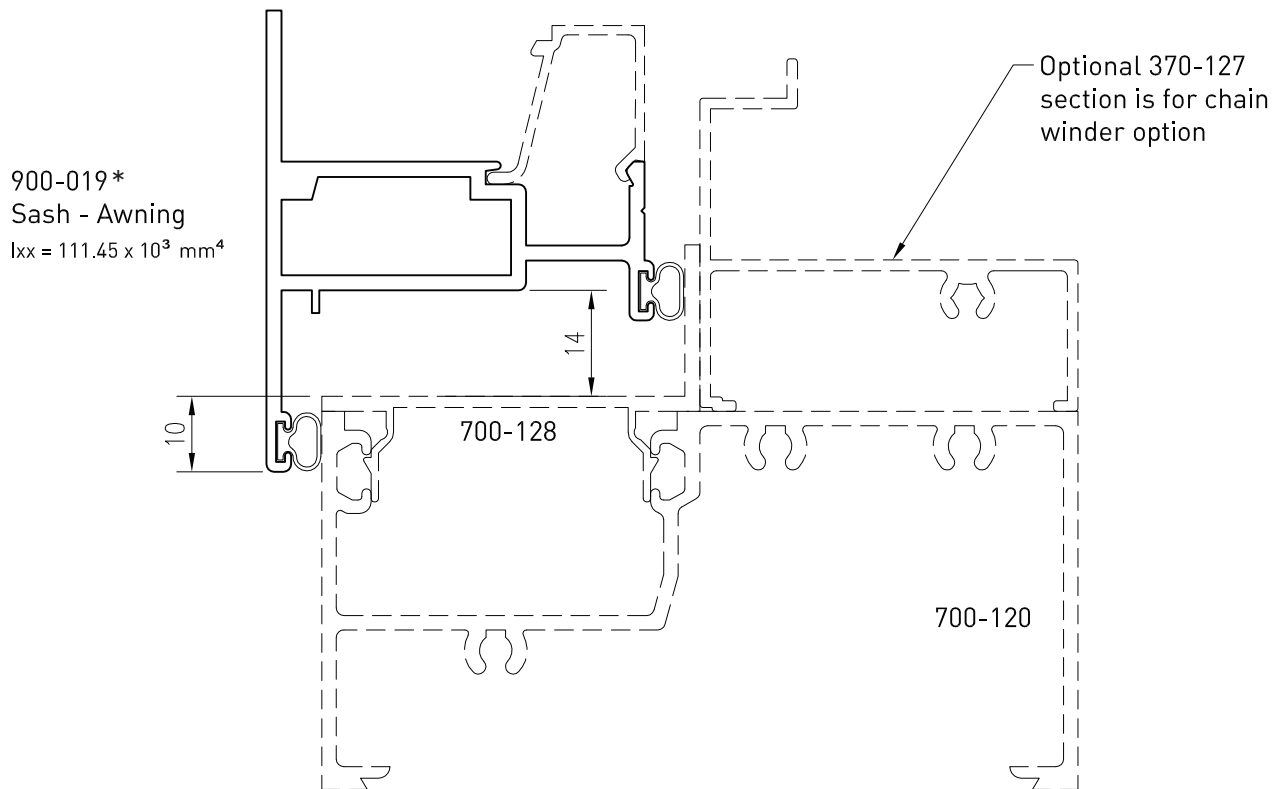

900 SERIES - Awning/Casement Sash - (Flat)
(Single Glazed up to 10mm & Double Glazed up to 25mm)

*Lead times may apply

Up to date stock availability can be viewed at www.lidco.com.au/indices