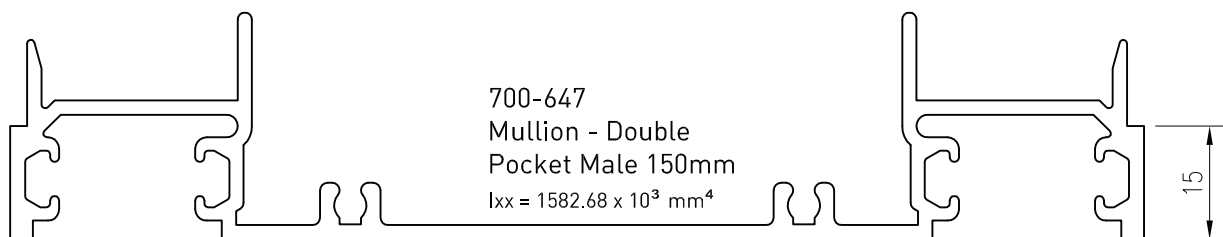

COMMERCIAL RANGE 715 SYSTEM

Emporia™ 100mm/150mm Faced Glazed

Date: Feb 2013
Replaces: Apr 2012

Up to date stock availability can be viewed at www.lidco.com.au/indices