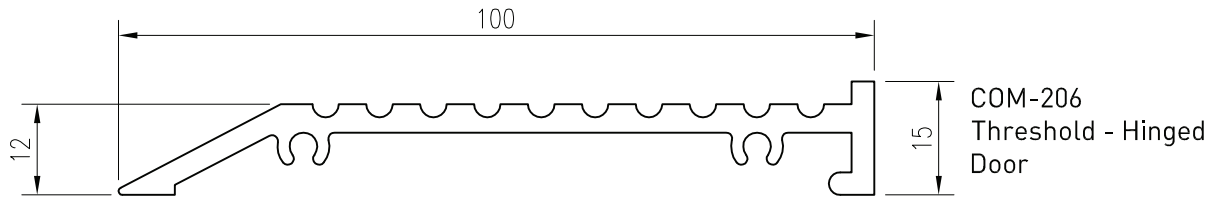

COM-206
Threshold - Hinged
Door