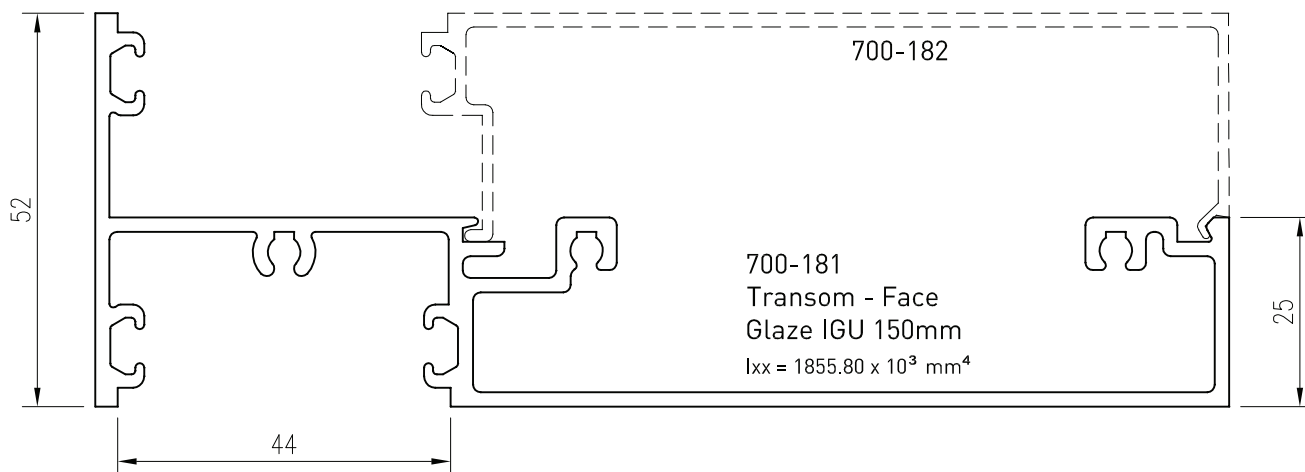

COMMERCIAL RANGE 715 SYSTEM

Emporia™ 100mm/150mm Faced Glazed

Date: Feb 2013

Replaces: Apr 2012

Up to date stock availability can be viewed at www.lidco.com.au/indices

SALES ORDERS orders@lidco.com.au F 1300 937 713

TECHNICAL SUPPORT techsupport@lidco.com.au T 1300 663 848