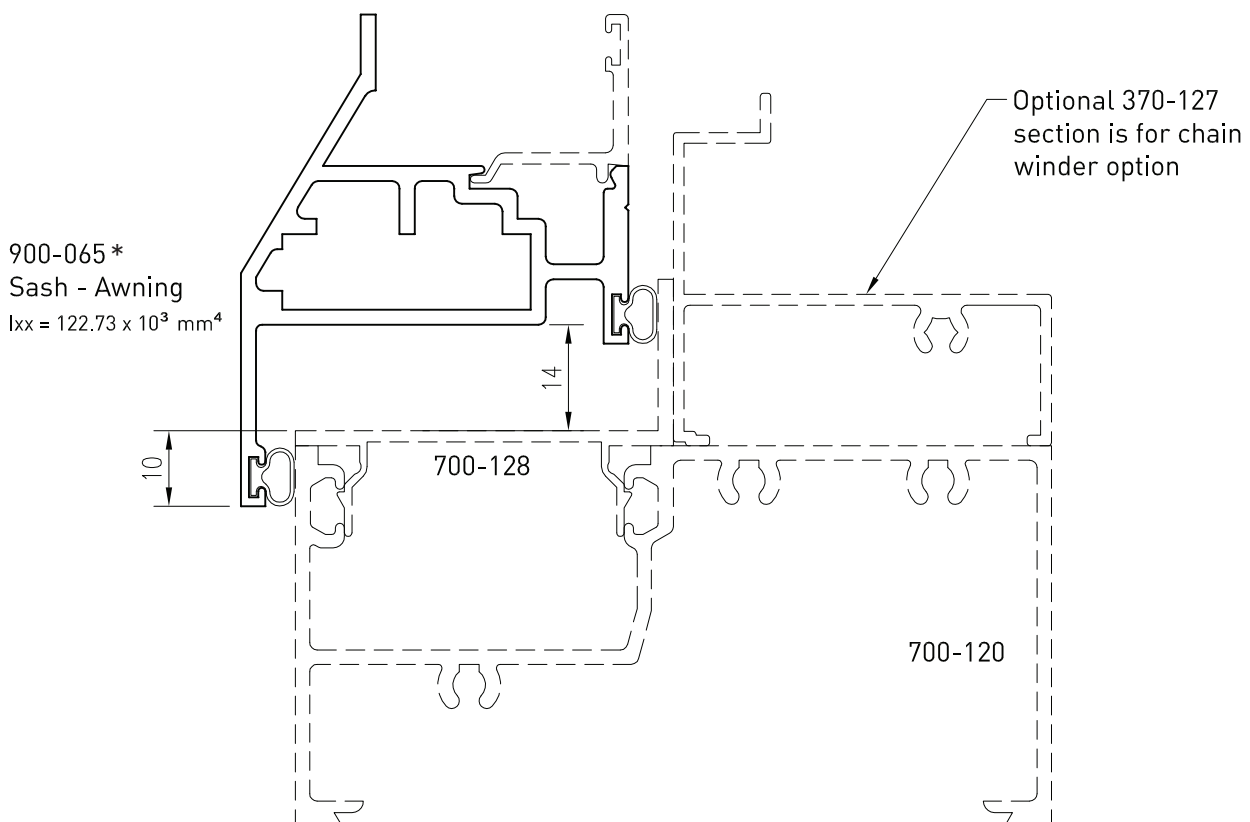

900 SERIES - Awning/Casement Sash - (Beveled)
(Single Glazed up to 10mm & Double Glazed up to 22mm)

*Lead times may apply

Up to date stock availability can be viewed at www.lidco.com.au/indices