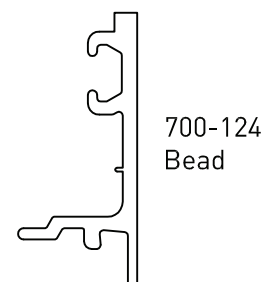

COMMERCIAL RANGE 715 SYSTEM

Emporia™ 100mm/150mm Faced Glazed

Date: Feb 2013
Replaces: Apr 2012

Up to date stock availability can be viewed at www.lidco.com.au/indices