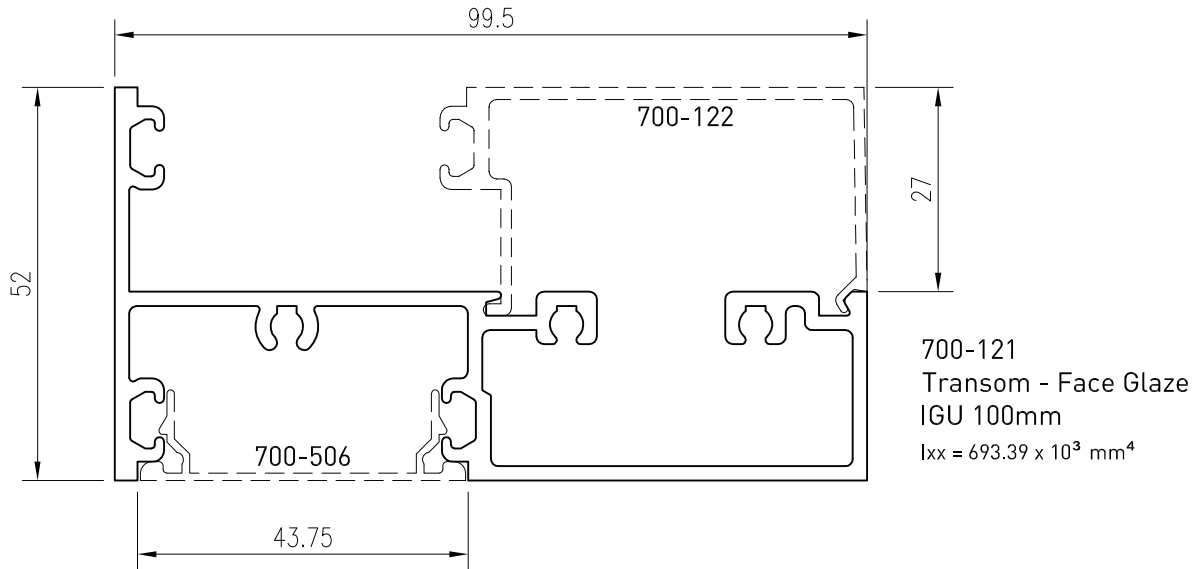

*Lead times may apply

Up to date stock availability can be viewed at www.lidco.com.au/indices