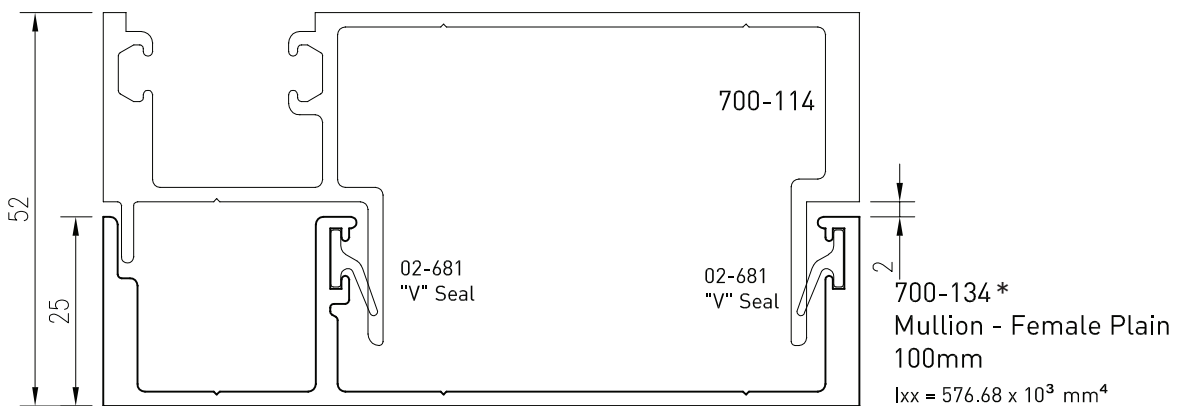

COMMERCIAL RANGE 715 SYSTEM

Emporia™ 100mm/150mm Faced Glazed

Date: Feb 2013
Replaces: Apr 2012

*Lead times may apply

Up to date stock availability can be viewed at www.lidco.com.au/indices

SALES ORDERS orders@lidco.com.au F 1300 937 713

TECHNICAL SUPPORT techsupport@lidco.com.au T 1300 663 848