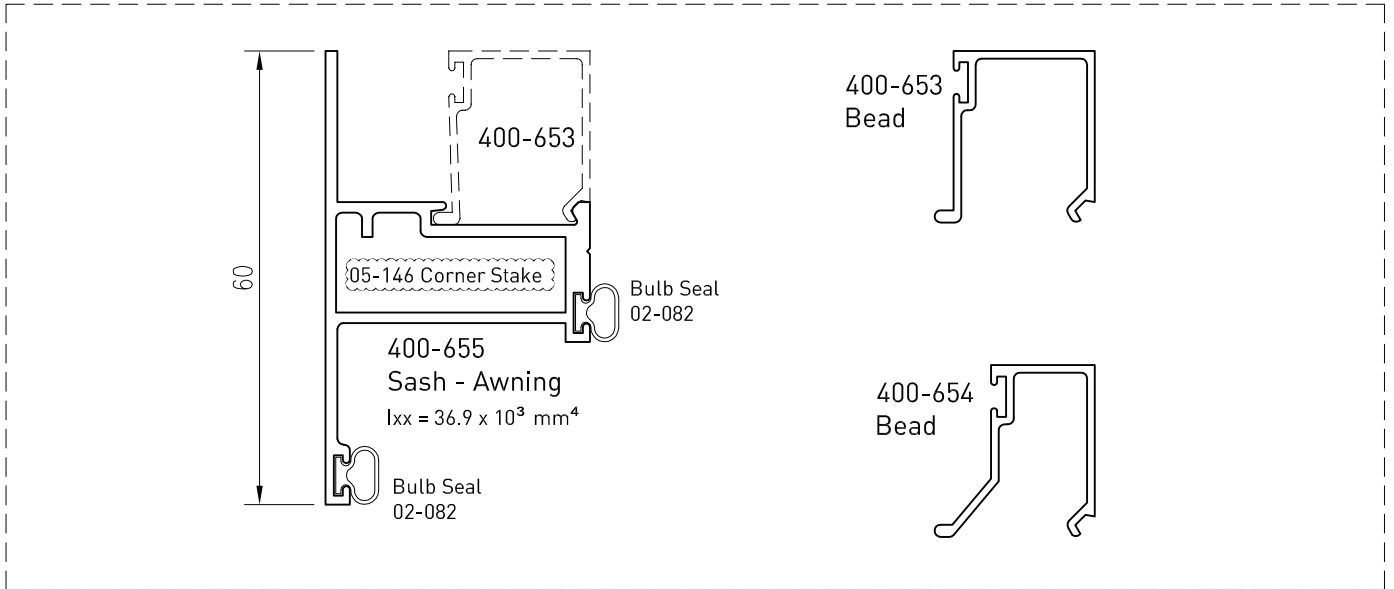

413 SYSTEM - Awning/Casement Sash - Overlap (Flat)
(Single Glazed up to 10mm)

Up to date stock availability can be viewed at www.lidco.com.au/indices