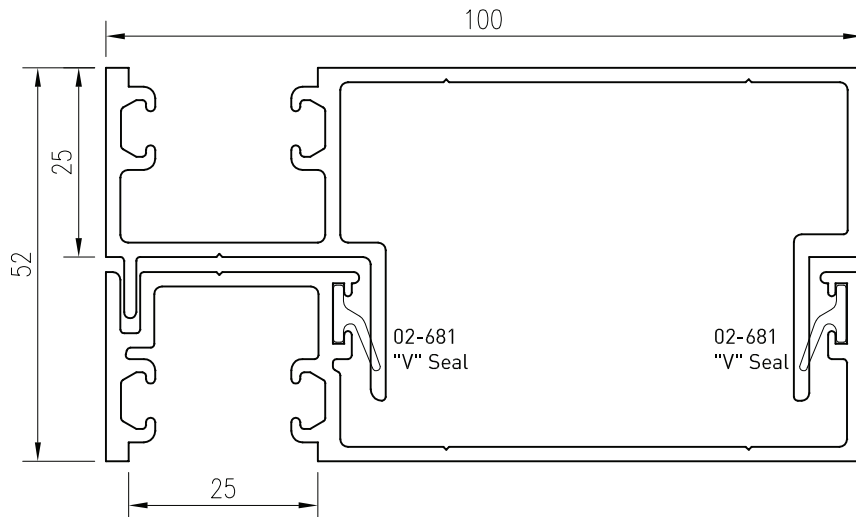

700-100
Frame - Face Glaze
 $I_{xx} = 761.18 \times 10^3 \text{ mm}^4$

700-110
Mullion - Male Face
Glaze 100mm
 $I_{xx} = 596.64 \times 10^3 \text{ mm}^4$

700-111
Mullion - Female
Face Glaze 100mm
 $I_{xx} = 504.31 \times 10^3 \text{ mm}^4$