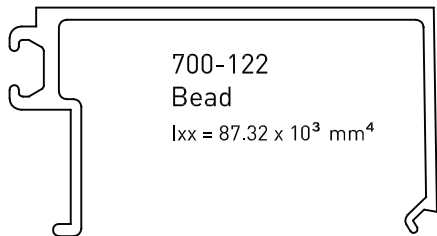

COMMERCIAL RANGE 715 SYSTEM

Emporia™ 100mm/150mm Faced Glazed

Date: Feb 2013
Replaces: Apr 2012

Up to date stock availability can be viewed at www.lidco.com.au/indices