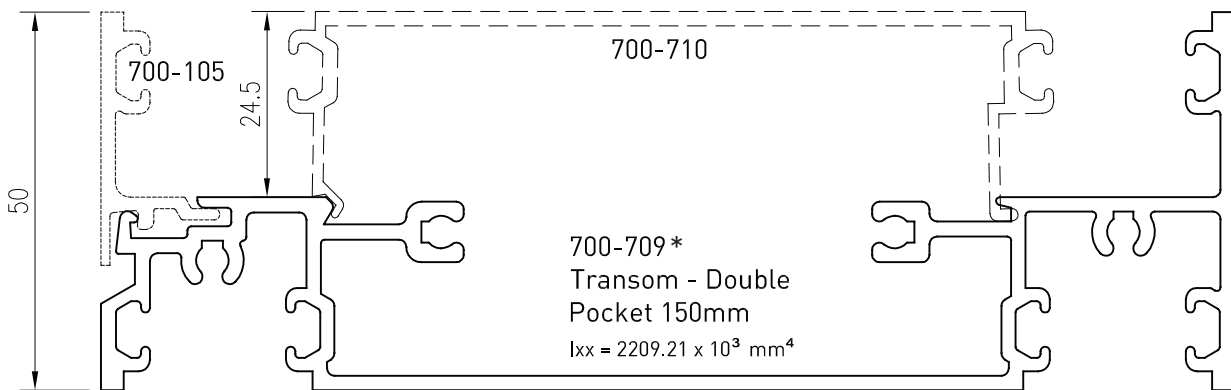

*Lead times may apply

Up to date stock availability can be viewed at www.lidco.com.au/indices