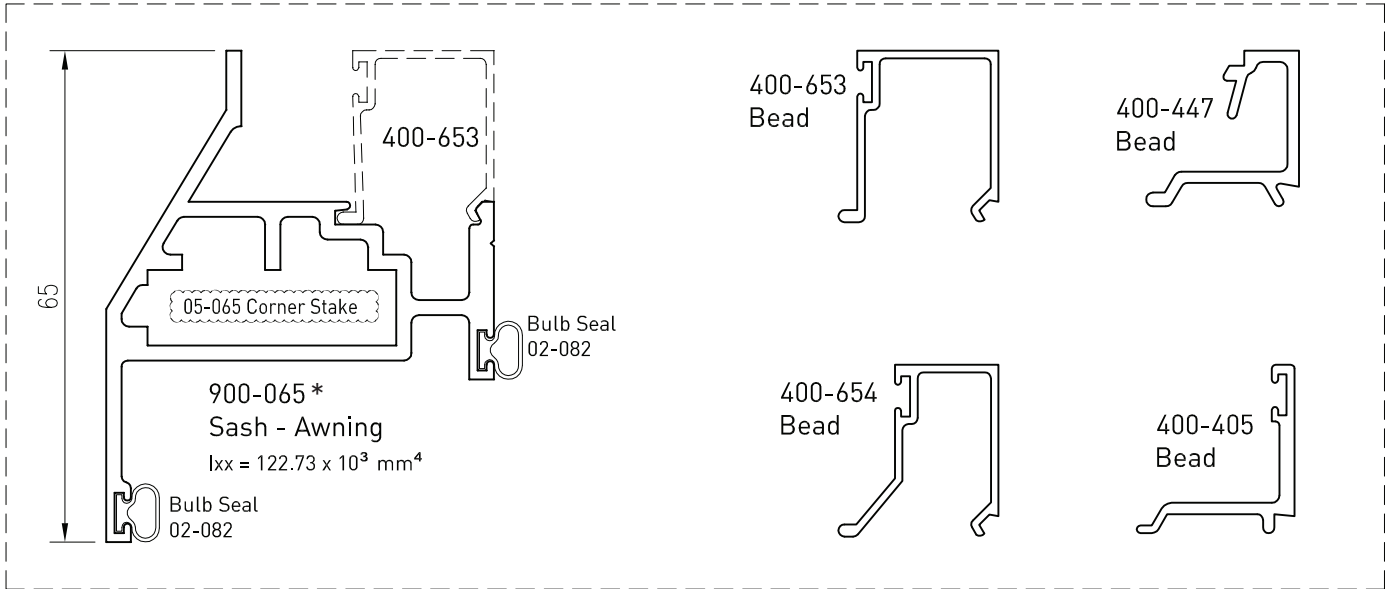

900 SERIES - Awning/Casement Sash - (Beveled)
(Single Glazed up to 10mm & Double Glazed up to 22mm)

*Lead times may apply

Up to date stock availability can be viewed at www.lidco.com.au/indices