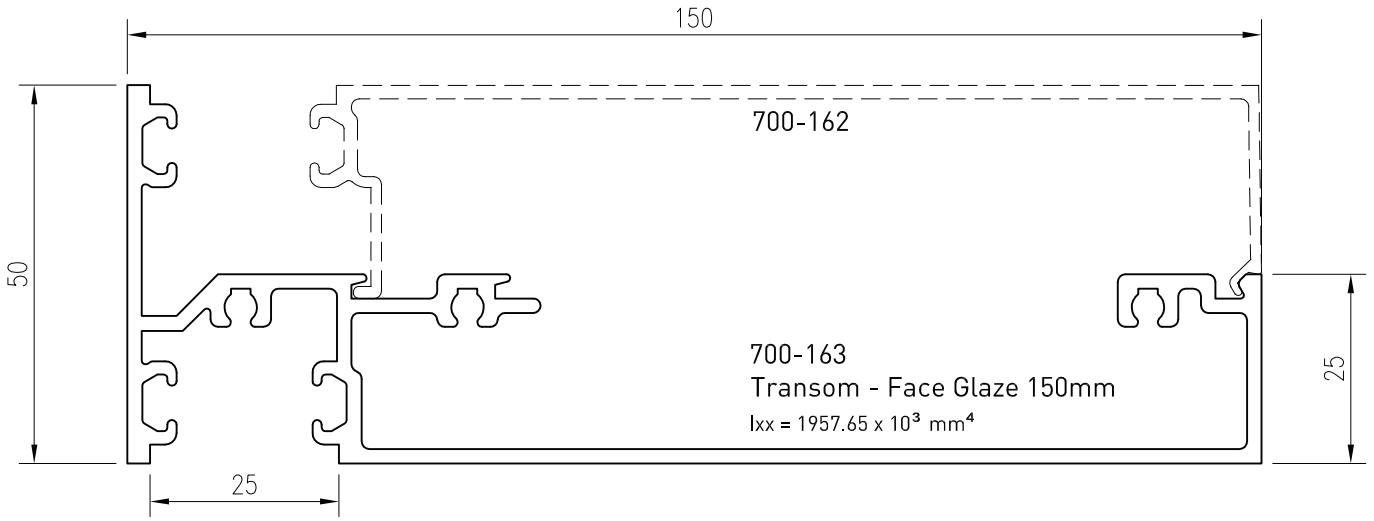

*Lead times may apply

Up to date stock availability can be viewed at www.lidco.com.au/indices