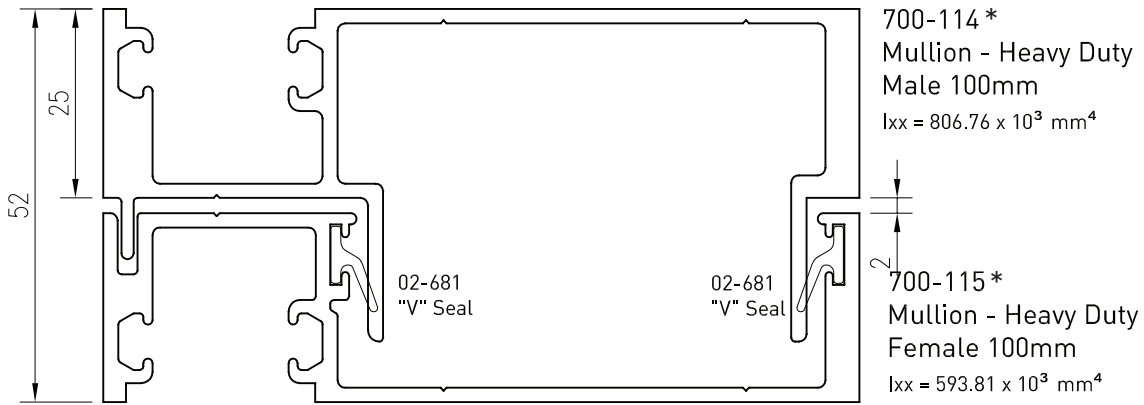

COMMERCIAL RANGE 715 SYSTEM

Emporia™ 100mm/150mm Faced Glazed

Date: Feb 2013
Replaces: Apr 2012

*Lead times may apply

Up to date stock availability can be viewed at www.lidco.com.au/indices

SALES ORDERS orders@lidco.com.au F 1300 937 713

TECHNICAL SUPPORT techsupport@lidco.com.au T 1300 663 848