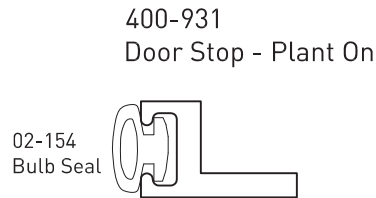

COMMERCIAL RANGE 715 SYSTEM

Emporia™ 100mm/150mm Faced Glazed

*Lead times may apply

Up to date stock availability can be viewed at www.lidco.com.au/indices