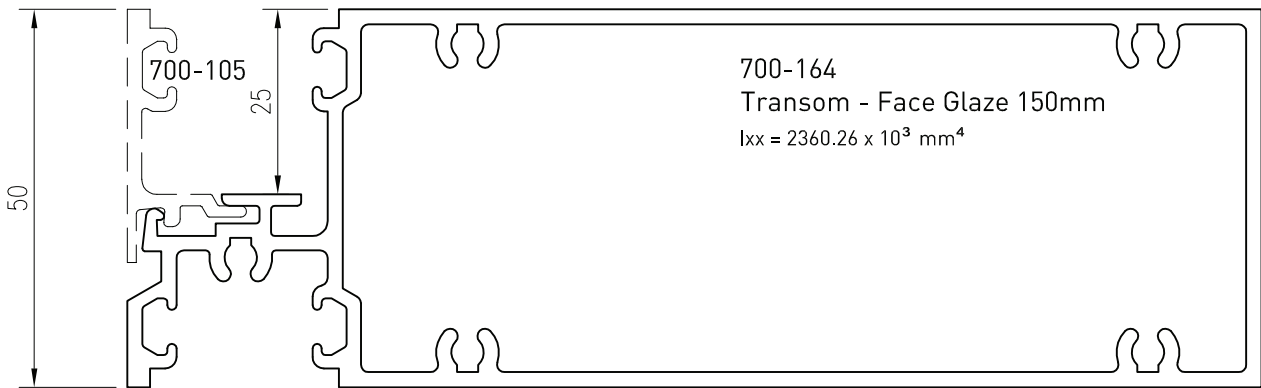

*Lead times may apply

Up to date stock availability can be viewed at www.lidco.com.au/indices