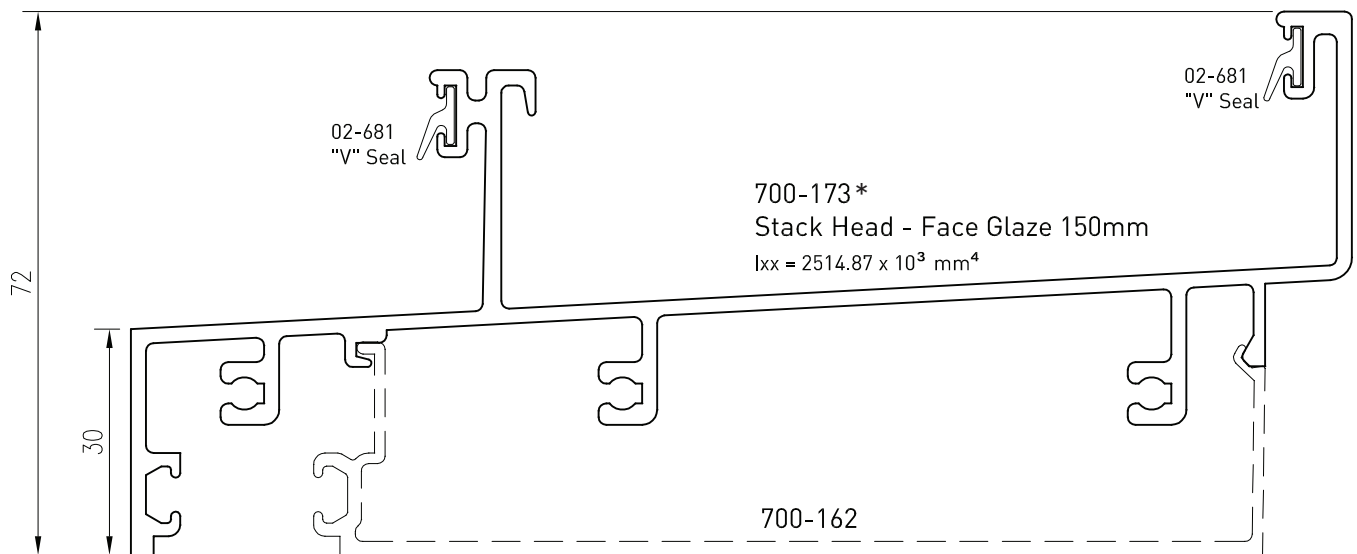

COMMERCIAL RANGE 715 SYSTEM

Emporia™ 100mm/150mm Faced Glazed

Date: Feb 2013
Replaces: Apr 2012

*Lead times may apply

Up to date stock availability can be viewed at www.lidco.com.au/indices

SALES ORDERS orders@lidco.com.au F 1300 937 713

TECHNICAL SUPPORT techsupport@lidco.com.au T 1300 663 848