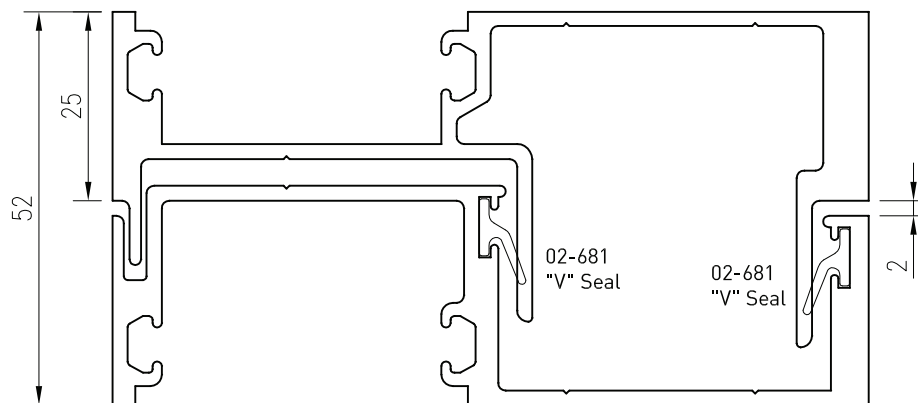

700-125
Mullion - Male Face
Glaze IGU 100mm
 $I_{xx} = 790.50 \times 10^3 \text{ mm}^4$

700-126
Mullion - Female Face
Glaze IGU 100mm
 $I_{xx} = 598.74 \times 10^3 \text{ mm}^4$

Up to date stock availability can be viewed at www.lidco.com.au/indices