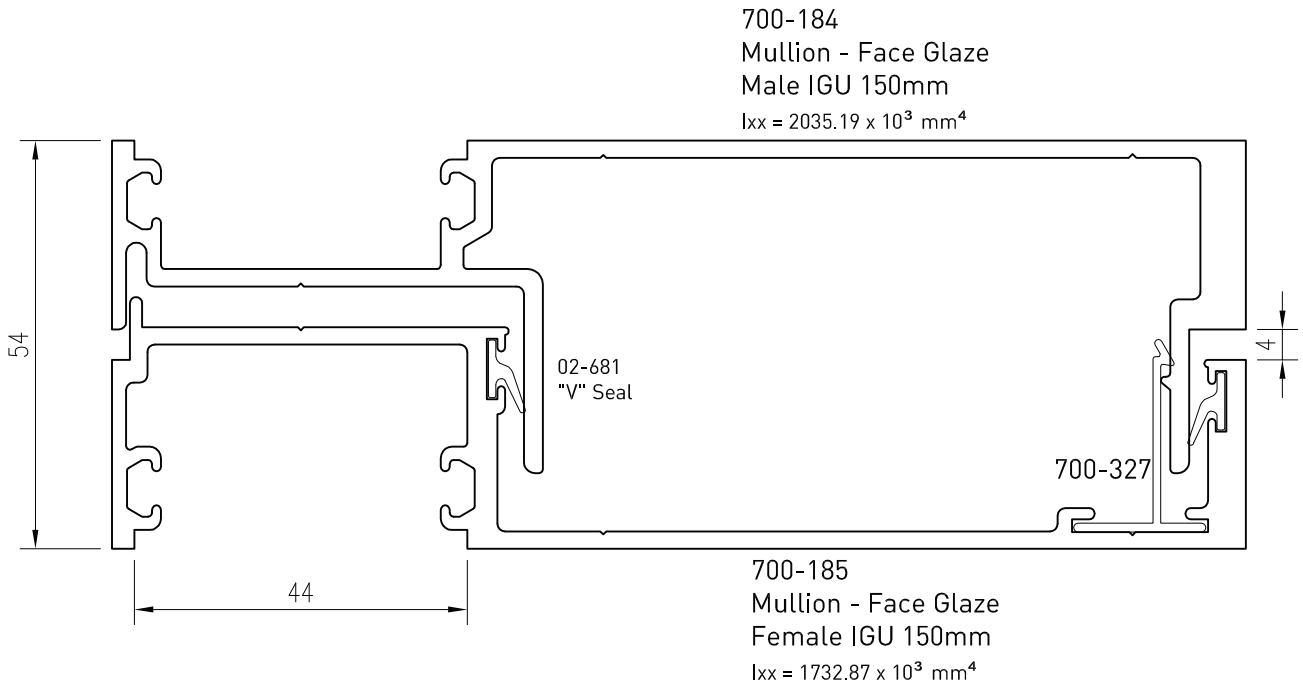

700-176*
Mullion - Face Glaze Female
Structural Silicone 150mm
 $I_{xx} = 1065.43 \times 10^3 \text{ mm}^4$

*Lead times may apply

Up to date stock availability can be viewed at www.lidco.com.au/indices

Up to date stock availability can be viewed at www.lidco.com.au/indices