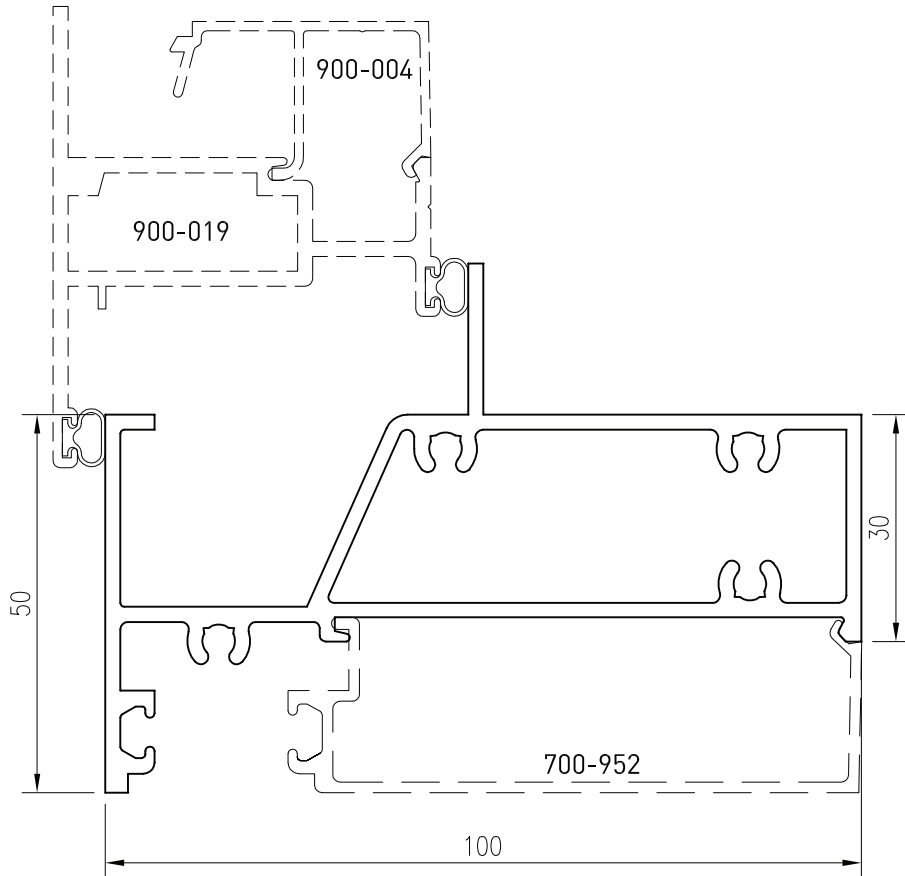

700-676*
Transom - Sash
Insert 100mm
 $I_{xx} = 791.73 \times 10^3 \text{ mm}^4$

*Lead times may apply

Up to date stock availability can be viewed at www.lidco.com.au/indices