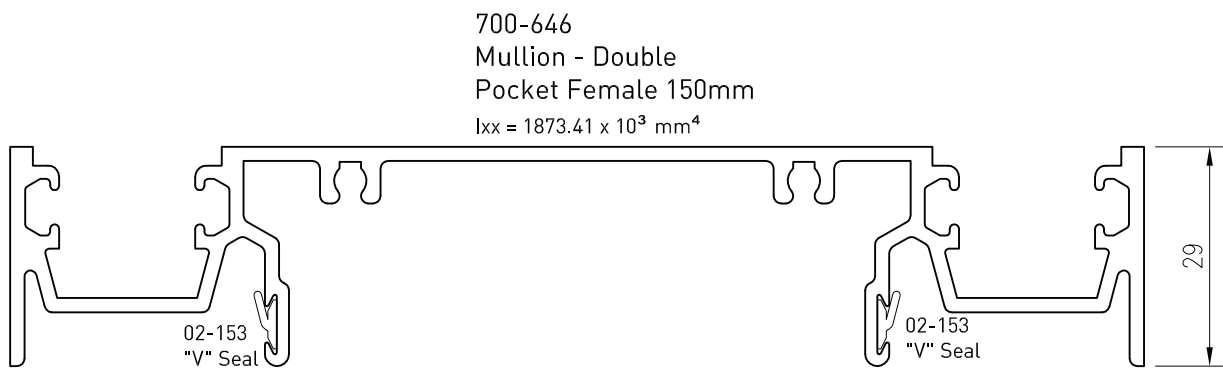

COMMERCIAL RANGE 715 SYSTEM

Emporia™ 100mm/150mm Faced Glazed

Date: Feb 2013
Replaces: Apr 2012

Up to date stock availability can be viewed at www.lidco.com.au/indices