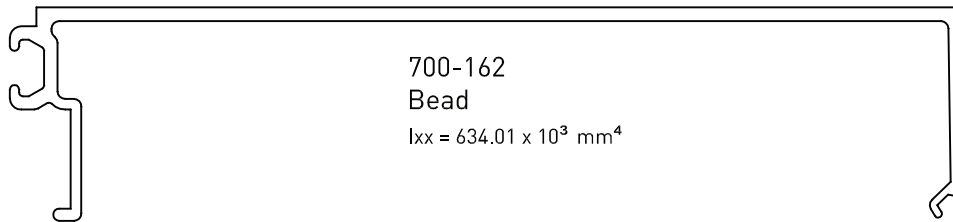

COMMERCIAL RANGE 715 SYSTEM

Emporia™ 100mm/150mm Faced Glazed

Date: Feb 2013
Replaces: Apr 2012

700-129
Adaptor - Pocket Infill

Up to date stock availability can be viewed at www.lidco.com.au/indices

*Lead times may apply