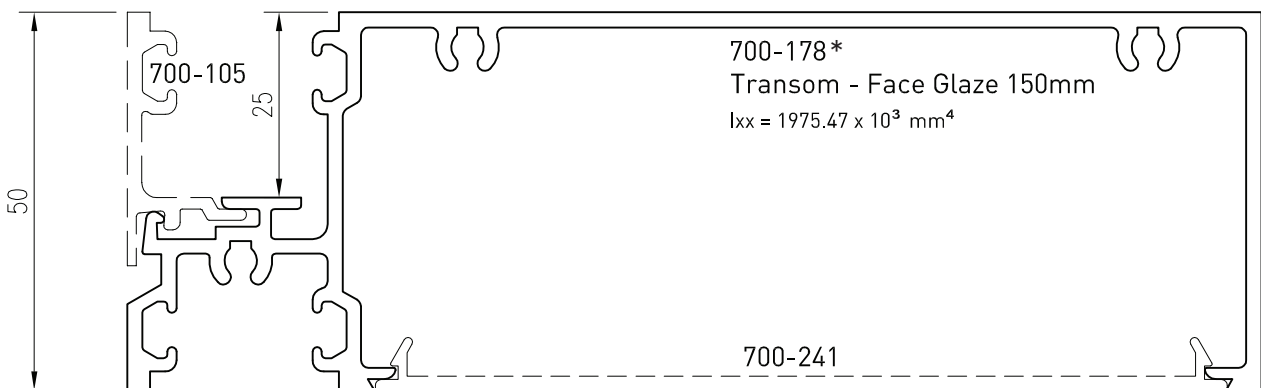

*Lead times may apply

Up to date stock availability can be viewed at www.lidco.com.au/indices