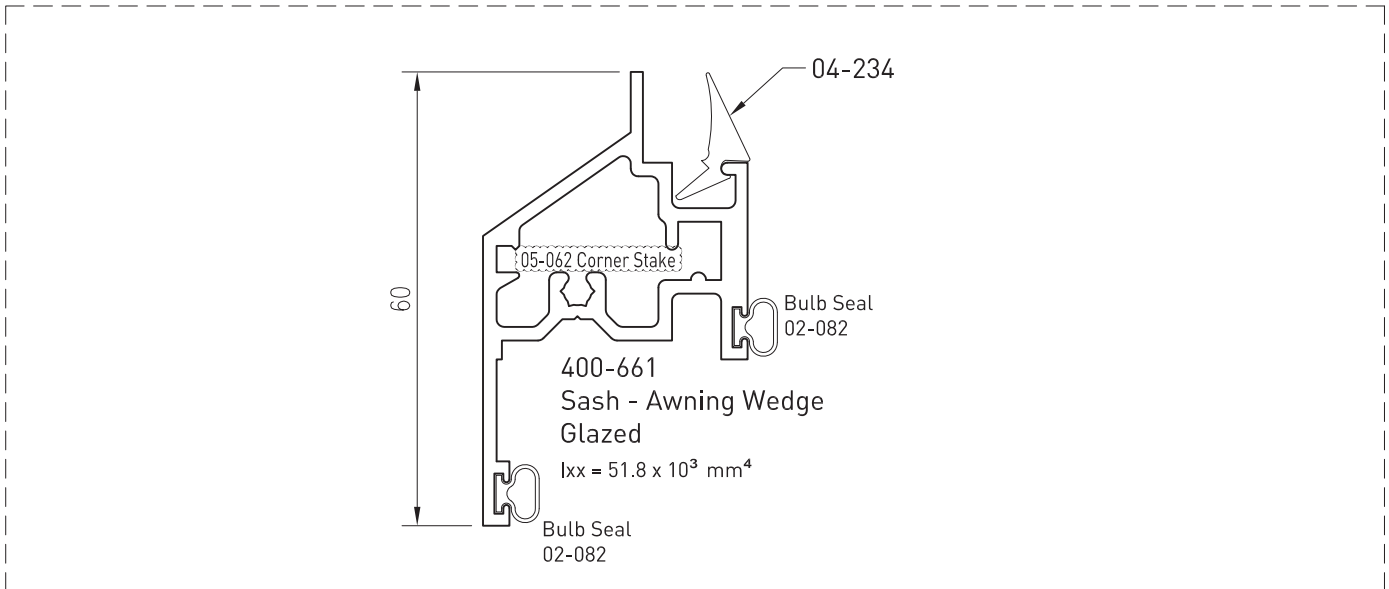

413 SYSTEM - Awning/Casement Sash - Overlap (Beveled)
(Single Glazed up to 6.38mm)

Up to date stock availability can be viewed at www.lidco.com.au/indices