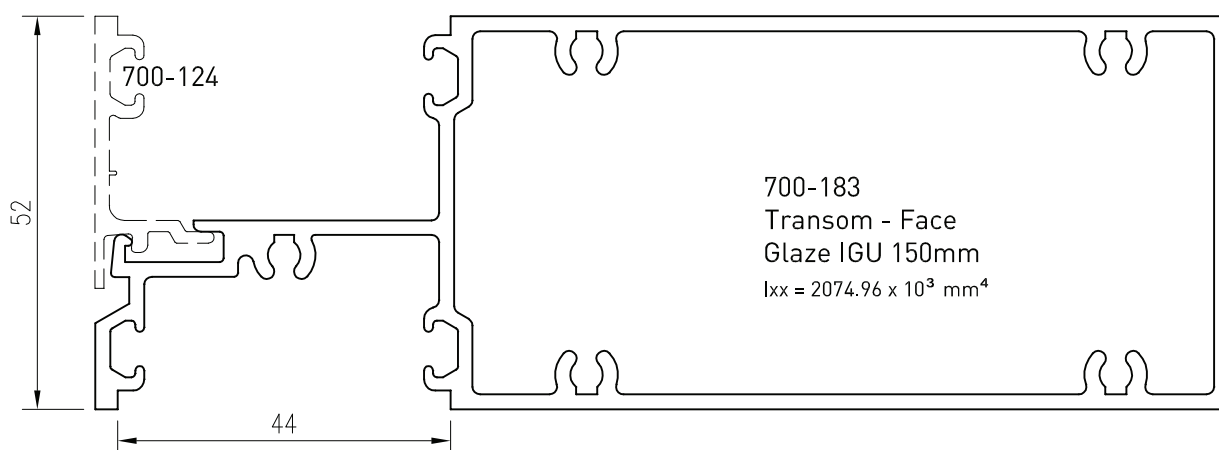

COMMERCIAL RANGE 715 SYSTEM

Emporia™ 100mm/150mm Faced Glazed

Date: Feb 2013

Replaces: Apr 2012

Up to date stock availability can be viewed at www.lidco.com.au/indices

SALES ORDERS orders@lidco.com.au F 1300 937 713

TECHNICAL SUPPORT techsupport@lidco.com.au T 1300 663 848