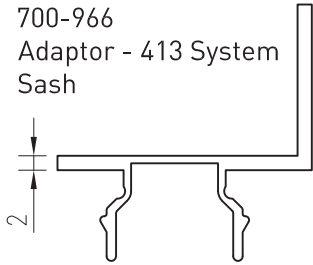

COMMERCIAL RANGE 715 SYSTEM

Emporia™ 100mm/150mm Faced Glazed

*Lead times may apply

Up to date stock availability can be viewed at www.lidco.com.au/indices