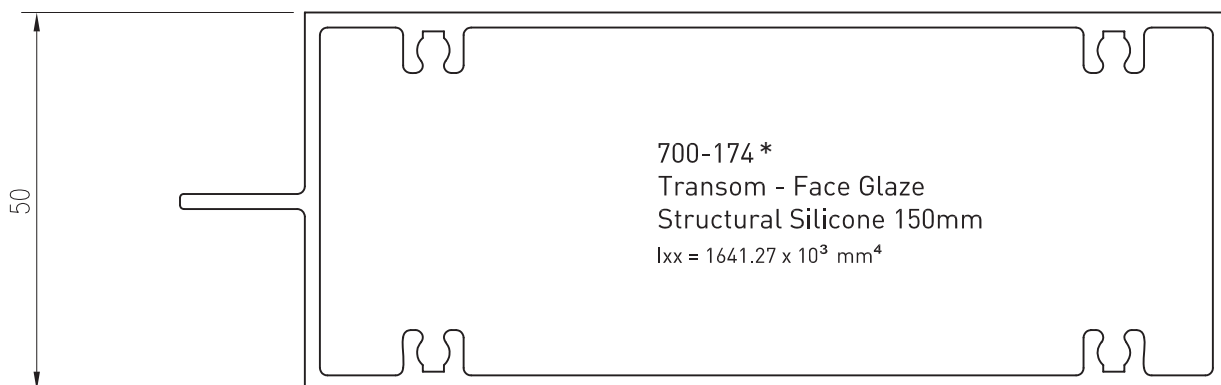

*Lead times may apply

Up to date stock availability can be viewed at www.lidco.com.au/indices