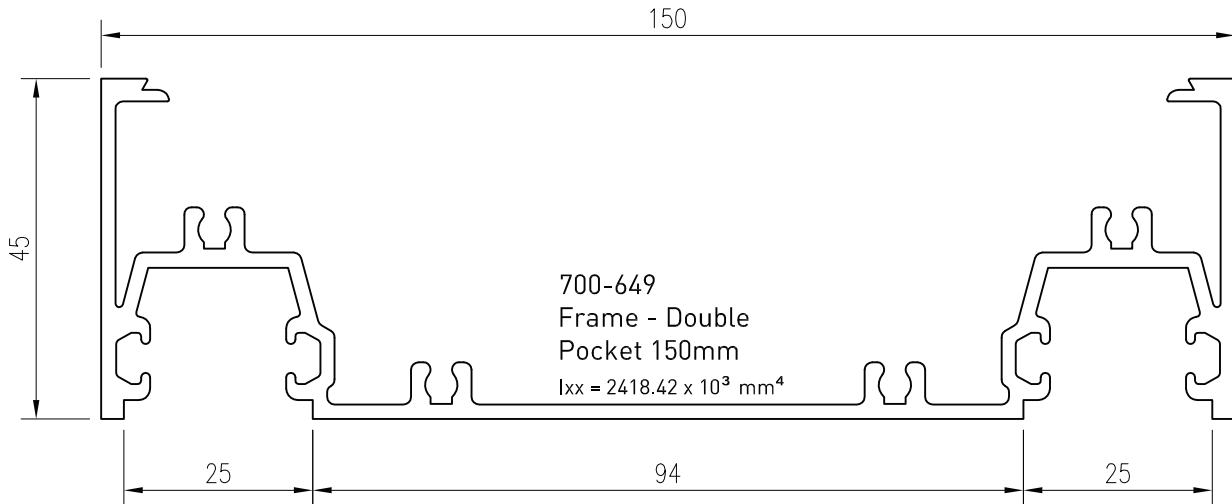

COMMERCIAL RANGE 715 SYSTEM

Emporia™ 100mm/150mm Faced Glazed

Date: Feb 2013
Replaces: Apr 2012

Up to date stock availability can be viewed at www.lidco.com.au/indices