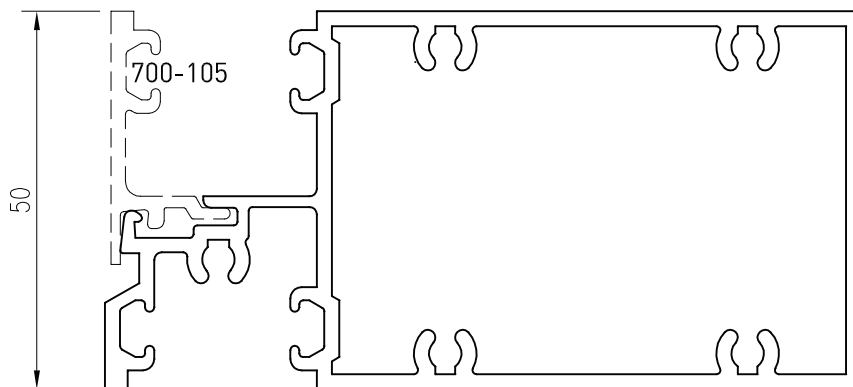

700-104
Transom - Face Glaze
 $I_{xx} = 753.88 \times 10^3 \text{ mm}^4$

Up to date stock availability can be viewed at www.lidco.com.au/indices