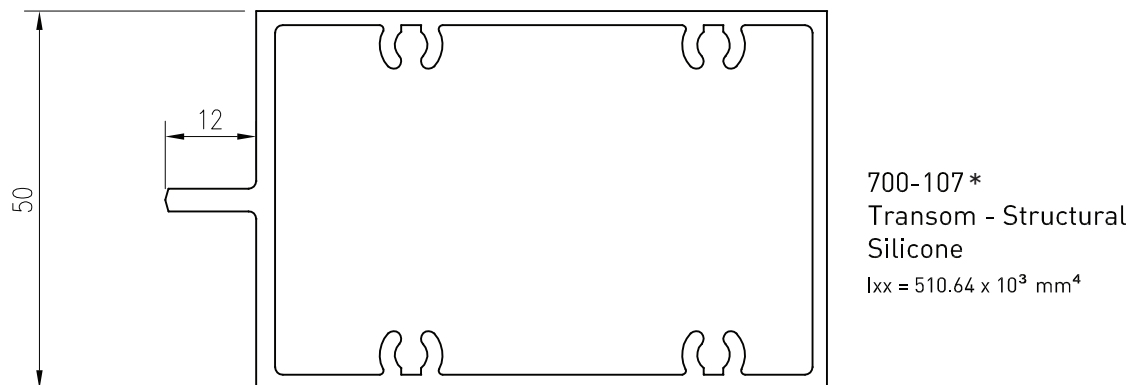

COMMERCIAL RANGE 715 SYSTEM

Emporia™ 100mm/150mm Faced Glazed

Date: Feb 2013
Replaces: Apr 2012

*Lead times may apply

Up to date stock availability can be viewed at www.lidco.com.au/indices

SALES ORDERS orders@lidco.com.au F 1300 937 713

TECHNICAL SUPPORT techsupport@lidco.com.au T 1300 663 848