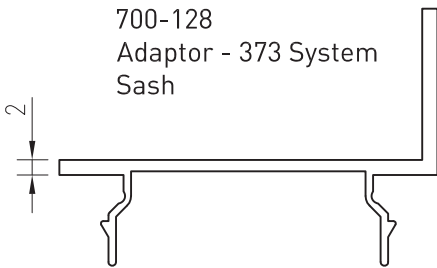

Up to date stock availability can be viewed at www.lidco.com.au/indices

COMMERCIAL RANGE 715 SYSTEM

Emporia™ 100mm/150mm Faced Glazed

*Lead times may apply

Up to date stock availability can be viewed at www.lidco.com.au/indices