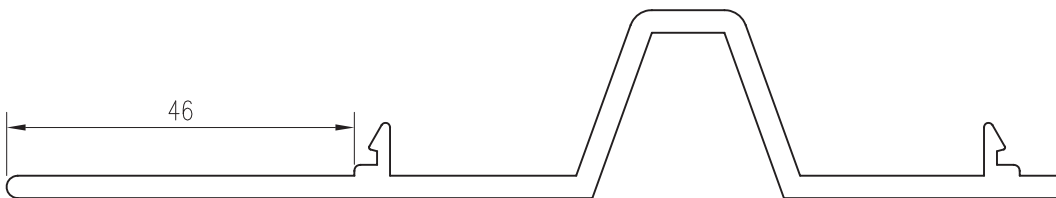

700-442 *
Lug - Fixing
 $I_{xx} = 775.07 \times 10^3 \text{ mm}^4$