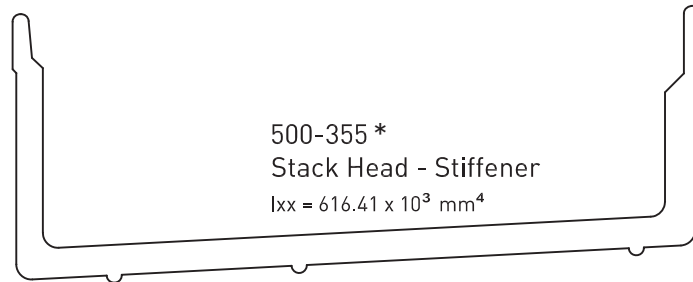

COMMERCIAL RANGE 715 SYSTEM

Emporia™ 100mm/150mm Faced Glazed

Date: Feb 2013
Replaces: Apr 2012

500-355 *
Stack Head - Stiffener
 $I_{xx} = 616.41 \times 10^3 \text{ mm}^4$