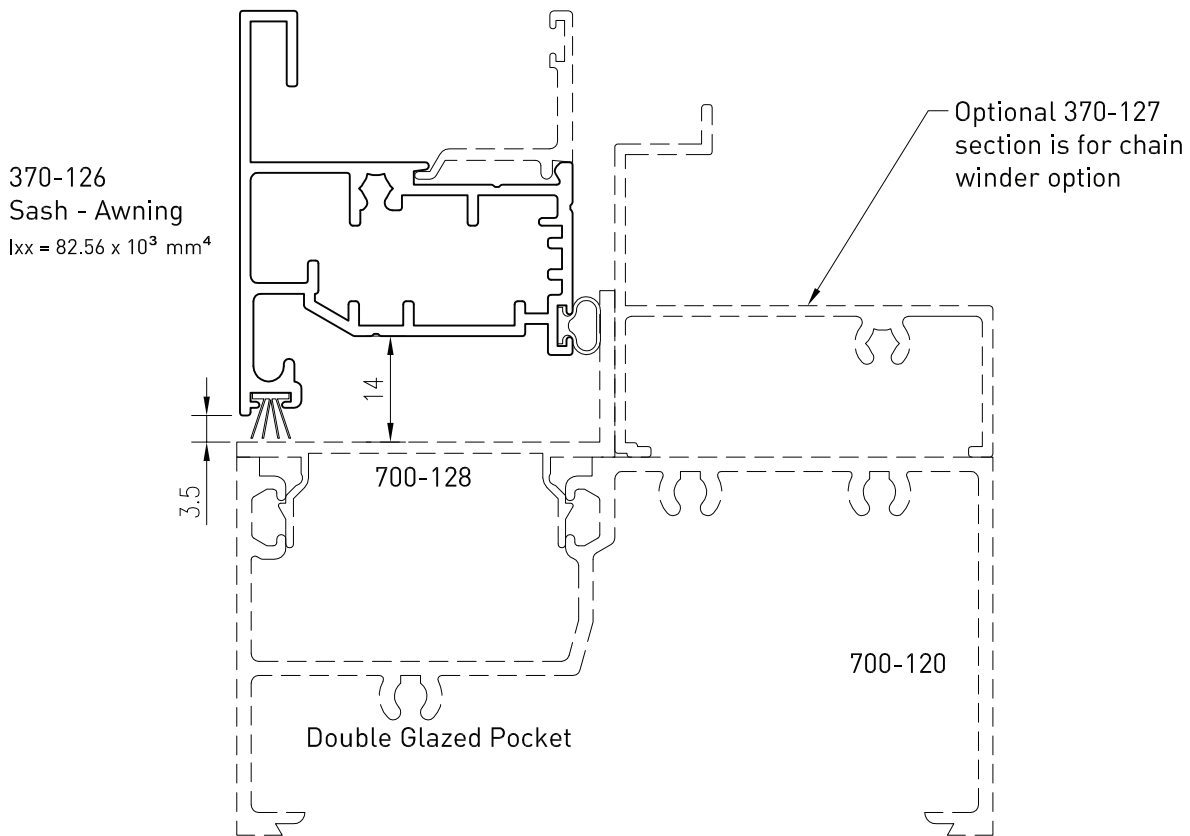

373 SYSTEM - Awning/Casement Sash - Flush
(Single Glazed up to 10mm & Double Glazed up to 25mm)

Up to date stock availability can be viewed at www.lidco.com.au/indices