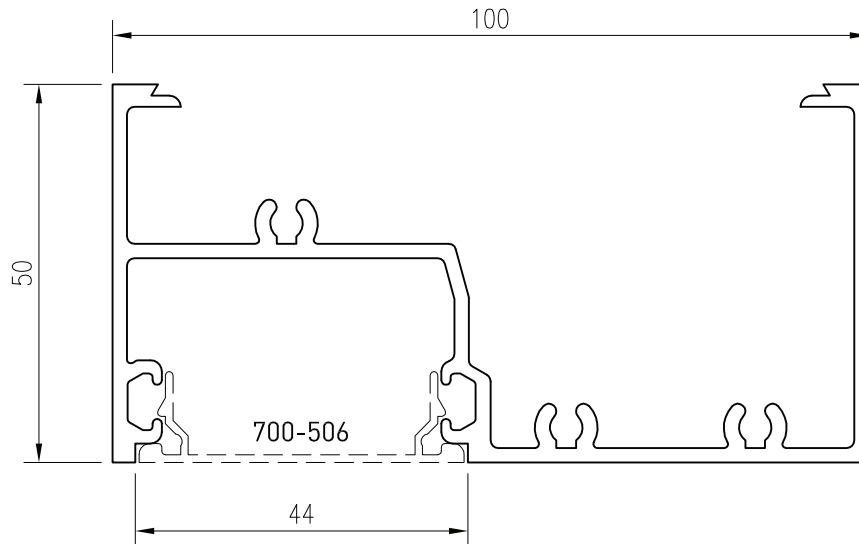

COMMERCIAL RANGE 715 SYSTEM

Emporia™ 100mm/150mm Faced Glazed

Date: Feb 2013
Replaces: Apr 2012

700-120
Frame - Face Glaze
IGU 100mm
 $I_{xx} = 766.55 \times 10^3 \text{ mm}^4$