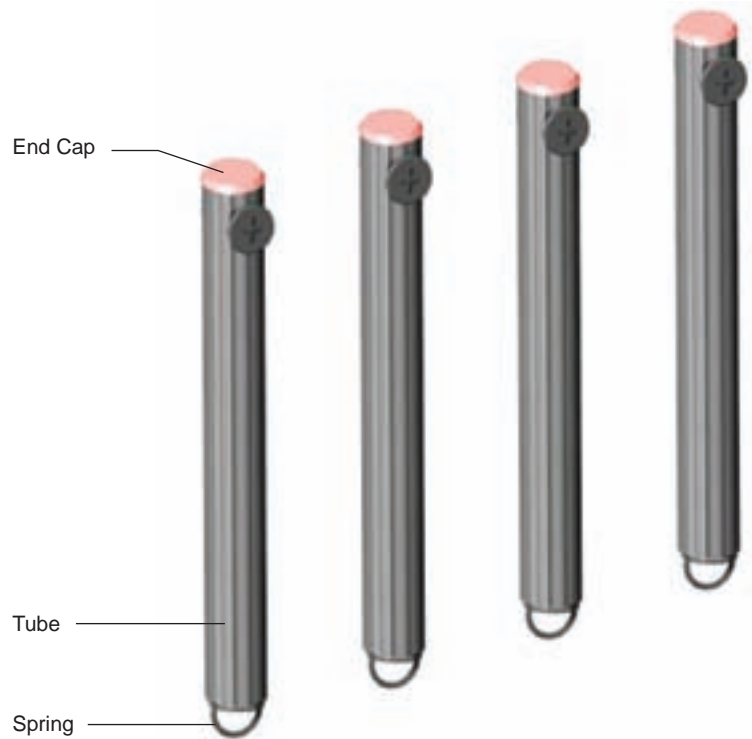

Spring Balance Selection Guide

Each double hung window requires **FOUR** Spring Feet and **ONE** Spring Balance Kit.

Spring Balance Kit includes:

- 4 x Springs
- 4 x Tubes
- 4 x Stops
- 4 x End Caps

Spring Balance Selection Chart – 4mm Glass

		Double Hung Window Frame Width (mm)									
		600	700	800	900	1000	1100	1200	1300	1400	1500
Double Hung Window Frame Height (mm)	799	06-600-015	06-600-016	06-600-016	06-600-016	06-600-016	06-600-017	06-600-017	06-600-017	06-600-017	06-600-018
	899	06-600-022	06-600-023	06-600-023	06-600-023	06-600-024	06-600-024	06-600-024	06-600-024	06-600-025	06-600-025
	999	06-600-030	06-600-030	06-600-030	06-600-031	06-600-031	06-600-031	06-600-032	06-600-032	06-600-032	06-600-032
	1099	06-600-037	06-600-037	06-600-038	06-600-038	06-600-038	06-600-039	06-600-039	06-600-039	06-600-039	06-600-039
	1199	06-600-044	06-600-044	06-600-045	06-600-045	06-600-046	06-600-046	06-600-046	06-600-046	06-600-046	06-600-046
	1299	06-600-051	06-600-052	06-600-052	06-600-052	06-600-053	06-600-053	06-600-053	06-600-053	06-600-053	06-600-053
	1399	06-600-058	06-600-059	06-600-059	06-600-060	06-600-060	06-600-060	06-600-060	06-600-060	06-600-060	06-600-061
	1499	06-600-066	06-600-066	06-600-067	06-600-067	06-600-067	06-600-067	06-600-067	06-600-067	06-600-068	06-600-068
	1599	06-600-073	06-600-073	06-600-074	06-600-074	06-600-074	06-600-074	06-600-074	06-600-075	06-600-075	06-600-075
	1699	06-600-080	06-600-080	06-600-081	06-600-081	06-600-081	06-600-081	06-600-082	06-600-082	06-600-082	06-600-082
	1799	06-600-087	06-600-088	06-600-088	06-600-088	06-600-088	06-600-088	06-600-089	06-600-089	06-600-089	06-600-089
	1899	06-600-094	06-600-095	06-600-095	06-600-095	06-600-095	06-600-096	06-600-096	06-600-096	06-600-096	06-600-097
	1999	06-600-102	06-600-102	06-600-102	06-600-102	06-600-103	06-600-103	06-600-103	06-600-103	06-600-104	06-600-104
	2099	06-600-109	06-600-109	06-600-109	06-600-109	06-600-110	06-600-110	06-600-110	06-600-110	06-600-111	06-600-111
	2199	06-600-116	06-600-116	06-600-116	06-600-116	06-600-117	06-600-117	06-600-117	06-600-118	06-600-118	06-600-118
2299	06-600-123	06-600-123	06-600-123	06-600-124	06-600-124	06-600-124	06-600-124	06-600-125	06-600-125	06-600-125	

Up to date stock availability can be viewed at www.lidco.com.au/indices