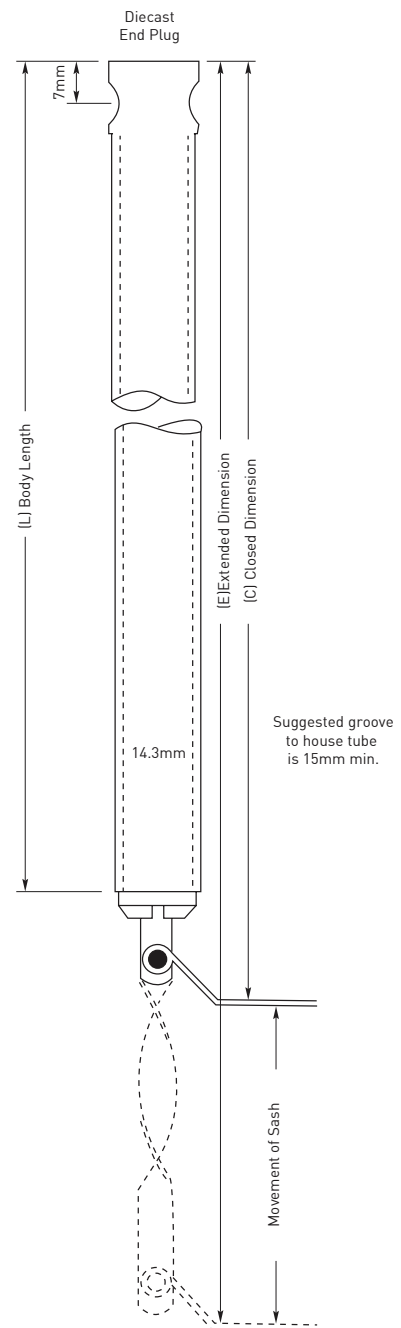

Spiral Balance Guide

Spiral Balance Selection Table		
Part Number	Body Length	Weight
06-500-01	318	2.25 – 7.25kg
06-500-02	343	2.25 – 7.25kg
06-500-03	368	2.25 – 7.25kg
06-500-04	394	2.25 – 7.25kg
06-500-05	419	2.25 – 7.25kg
06-500-06	445	2.25 – 7.25kg
06-500-07	470	2.25 – 7.25kg
06-500-08	495	2.25 – 7.25kg
06-500-09	521	2.25 – 7.25kg
06-500-10	546	2.25 – 7.25kg
06-500-11	572	2.25 – 7.25kg
06-500-12	597	2.25 – 7.25kg
06-500-13	622	2.25 – 7.25kg
06-500-14	648	7.25kg – 10kg
06-500-15	673	7.25kg – 10kg
06-500-16	699	7.25kg – 10kg
06-500-17	724	7.25kg – 10kg
06-500-18	749	7.25kg – 10kg
06-500-19	775	7.25kg – 10kg
06-500-20	800	7.25kg – 10kg
06-500-21	826	7.25kg – 10kg
06-500-22	851	7.25kg – 10kg
06-500-23	876	10kg – 14kg
06-500-24	902	10kg – 14kg
06-500-25	927	10kg – 14kg
06-500-26	953	10kg – 14kg
06-500-27	978	10kg – 14kg
06-500-28	1003	10kg – 14kg
06-500-29	1029	10kg – 14kg

Suitable for Lidco double hung windows

Up to date stock availability can be viewed at www.lidco.com.au/indices