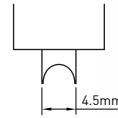

Not to scale

01-541 – Door Roller (15kg Plastic)

Suitable for LSS-304
and LSS-323

01-542 – Door Roller (25kg Stainless Steel)

Suitable for LSS-304
and LSS-323

01-551BL – Impact Door Stop

01-552 – Fixed Panel Backer