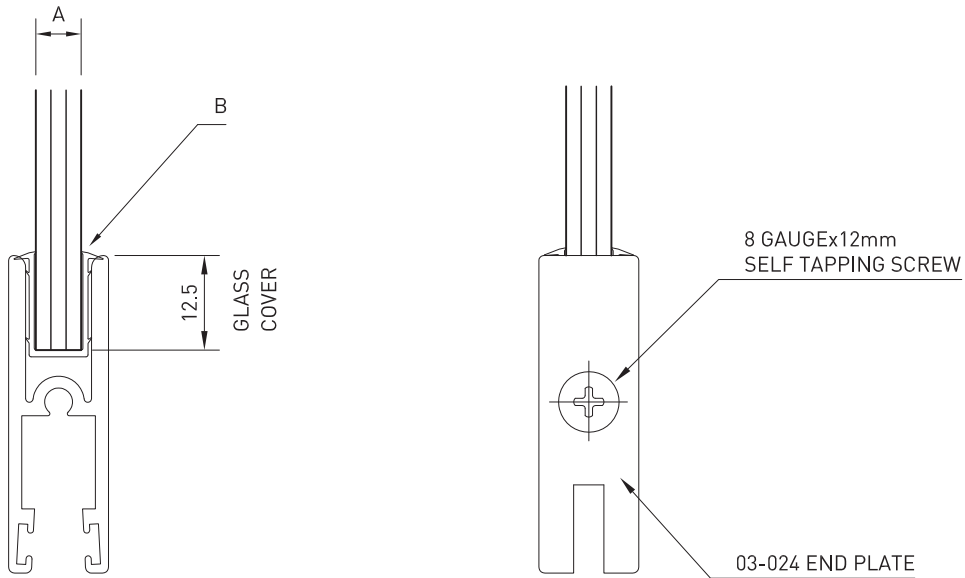

Glazing Details

A (Glass Thickness)	B (Glazing Channel)	Material
6mm/6.38mm	04-141	PVC

This system accepts 6 or 6.38mm glass only.