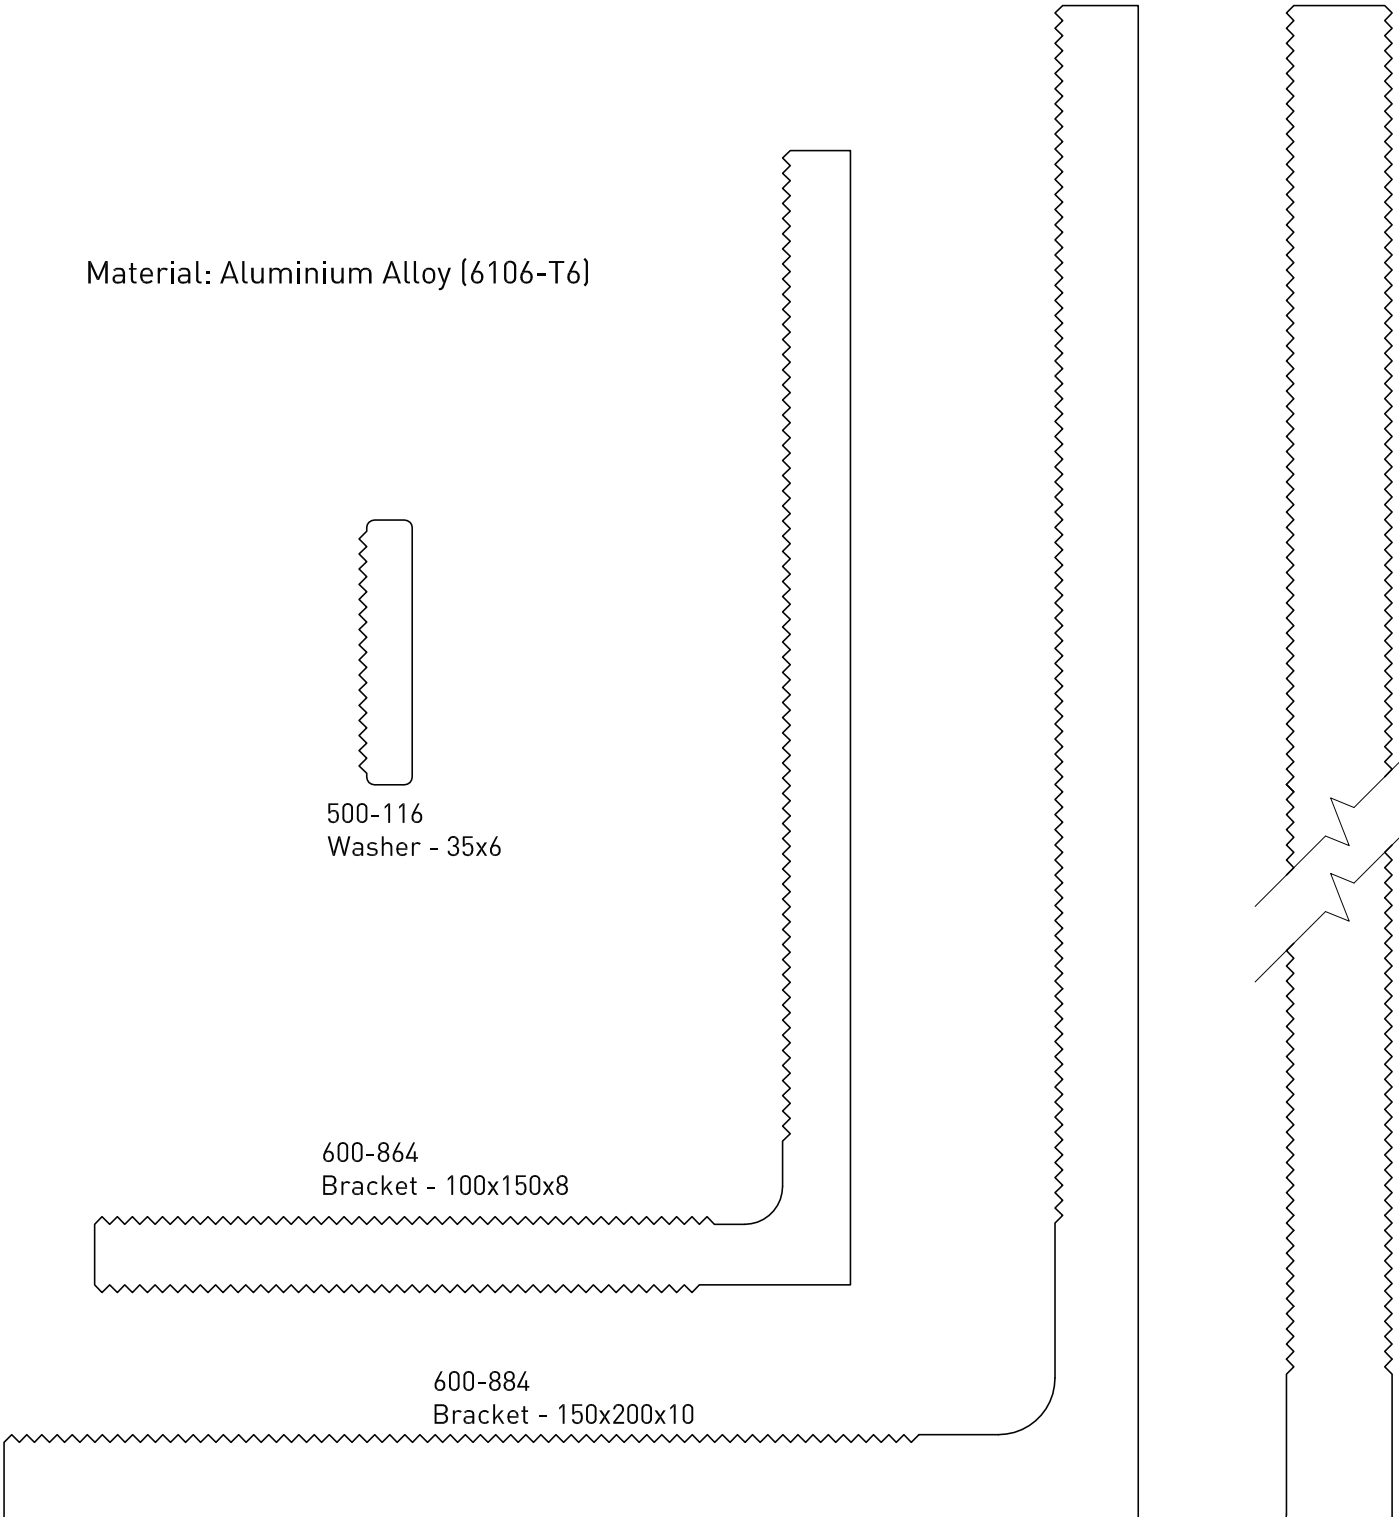

Material: Aluminium Alloy (6106-T6)

500-116  
Washer - 35x6

600-864  
Bracket - 100x150x8

600-884  
Bracket - 150x200x10

500-378  
Bracket - 150x250x12

Up to date stock availability can be viewed at [www.lidco.com.au/indices](http://www.lidco.com.au/indices)