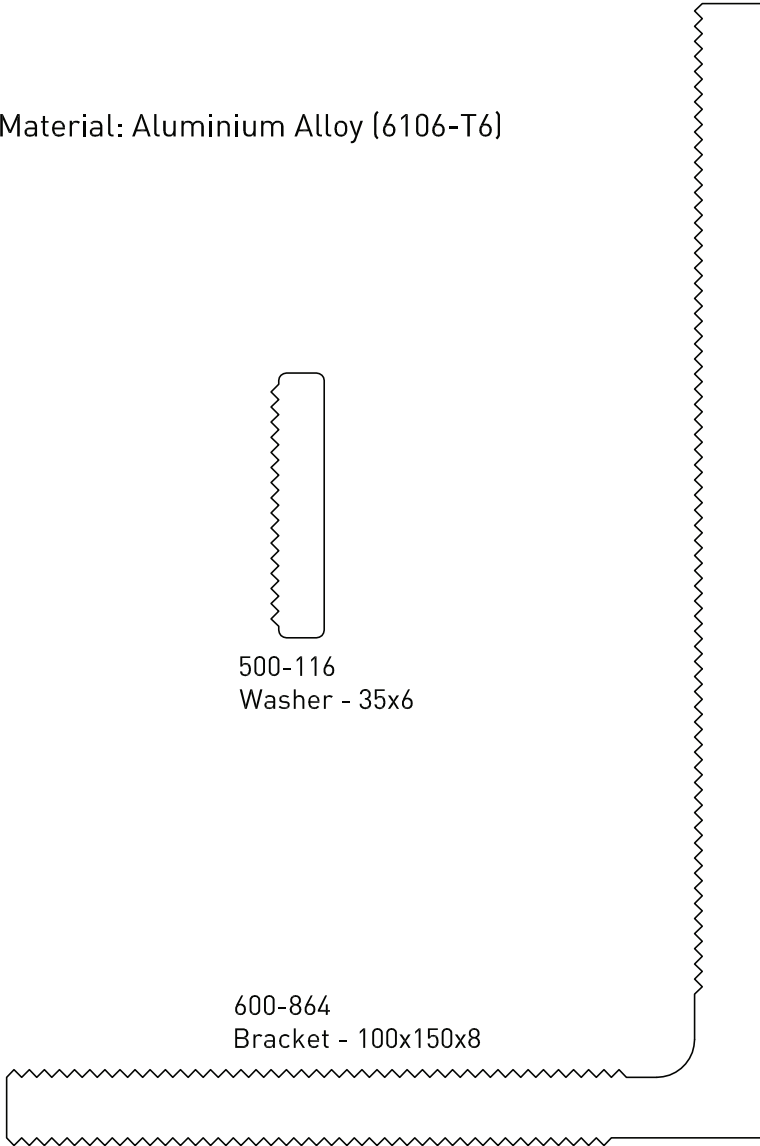

Material: Aluminium Alloy (6106-T6)

500-116  
Washer - 35x6

600-864  
Bracket - 100x150x8

600-884  
Bracket - 150x200x10

500-378  
Bracket - 150x250x12

Up to date stock availability can be viewed at [www.lidco.com.au/indices](http://www.lidco.com.au/indices)