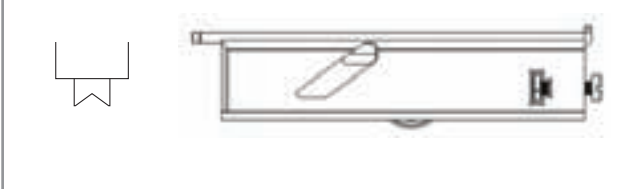

Not to scale

**Hardware Details**

00-019BL – Sliding Door Lock (D Handle)

00-020BL – Sliding Door Lock (Slim)

01-010 – Roller (50kg Single Euro Wheel)

For 370 and 372 Systems  
 Suitable for 370-115

01-011 – Roller (100kg Double Euro Wheel)

For 370 and 372 Systems      Stainless steel bearings  
 Suitable for 370-115

01-041 – Flydoor Roller

01-551BL – Impact Door Stop

02-010 – Sill Baffle (Long)

For 370 and 372 Systems

02-011 – High Performance Weather Seal