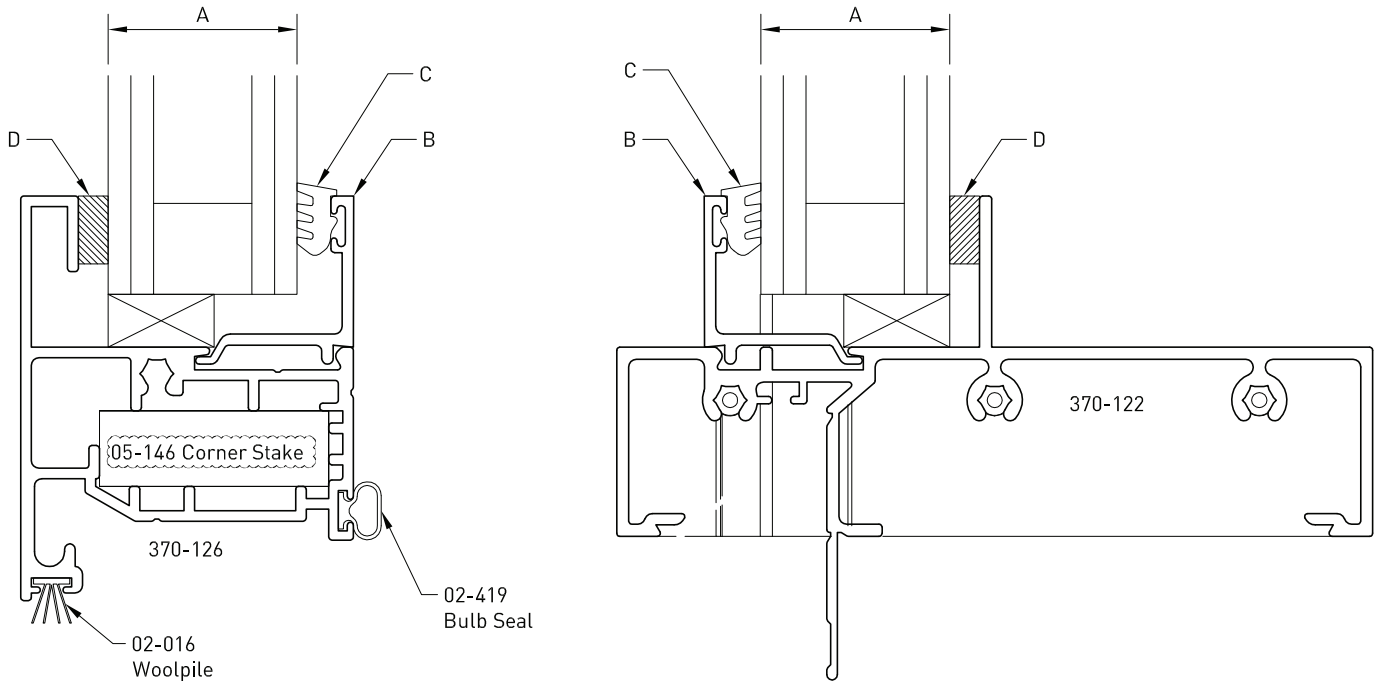

PREMIER RANGE 373 SYSTEM

DuoTherm™ Awning/Casement/Fixed Light Window

Not to scale

Glazing Details

A [Glass Thickness]	B [Bead]	C [Glazing Wedge]	D [Glazing Tape]
5mm	400-653	04-142	4.8x9mm
6mm/6.38mm	400-653	04-108	4.8x9mm
8mm	400-653	04-142	1.6x9mm
10mm	400-653	02-082	3.2x9mm
18mm	400-447	04-116	3.2x9mm
20mm	400-447	04-116	1.6x9mm
24mm	400-405	02-082	4.8x9mm
24.8mm	400-405	02-082	4.8x9mm