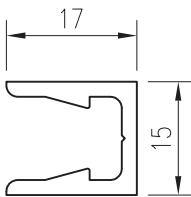

TECHNICAL SUPPORT techsupport@lidco.com.au T 1300 663 848

700-981
Glazing Cap
Ixx = 1.86 x 10³ mm⁴

700-945 *
Glazing Cap
Ixx = 16.30 x 10³ mm⁴

700-985
Glazing Cap - Return
Ixx = 3.69 x 10³ mm⁴

700-933 *
Adaptor - 413 System
Sash

700-988 *
Base - Glazing
Adaptor
Ixx = 2.64 x 10³ mm⁴

700-986
Base - Glazing
Adaptor
Ixx = 5.38 x 10³ mm⁴

700-987 *
Glazing Adaptor -
Structural Silicone
Ixx = 0.77 x 10³ mm⁴

*Lead times may apply

Up to date stock availability can be viewed at www.lidco.com.au/indices