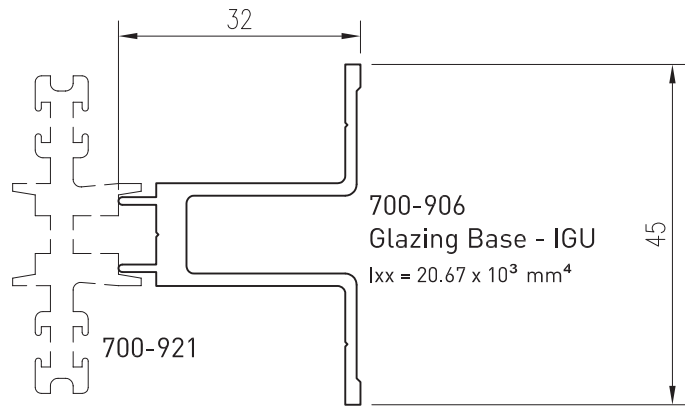

700-986
Base - Glazing
Adaptor
Ixx = 5.38 x 10³ mm⁴

COMMERCIAL RANGE 719 SYSTEM

Emporia™ 100mm/150mm External Cap

Date: Feb 2013
Replaces: Apr 2012

*Lead times may apply

Up to date stock availability can be viewed at www.lidco.com.au/indices

SALES ORDERS orders@lidco.com.au F 1300 937 713

TECHNICAL SUPPORT techsupport@lidco.com.au T 1300 663 848