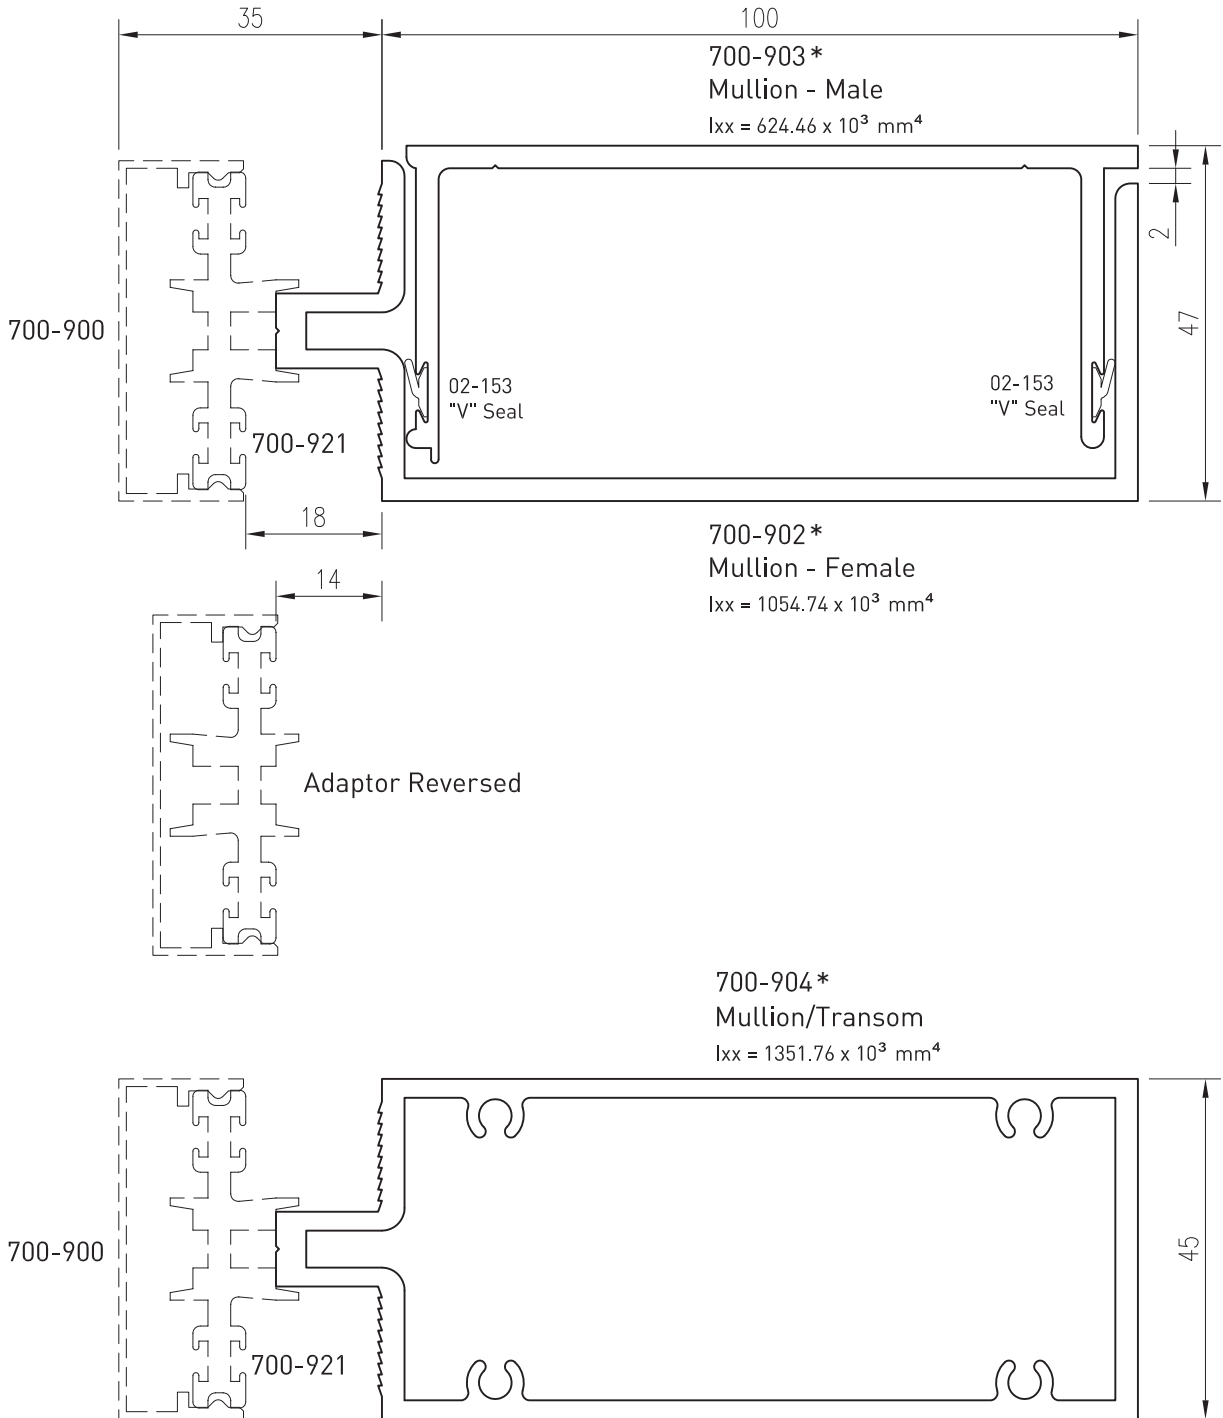

*Lead times may apply

Up to date stock availability can be viewed at www.lidco.com.au/indices