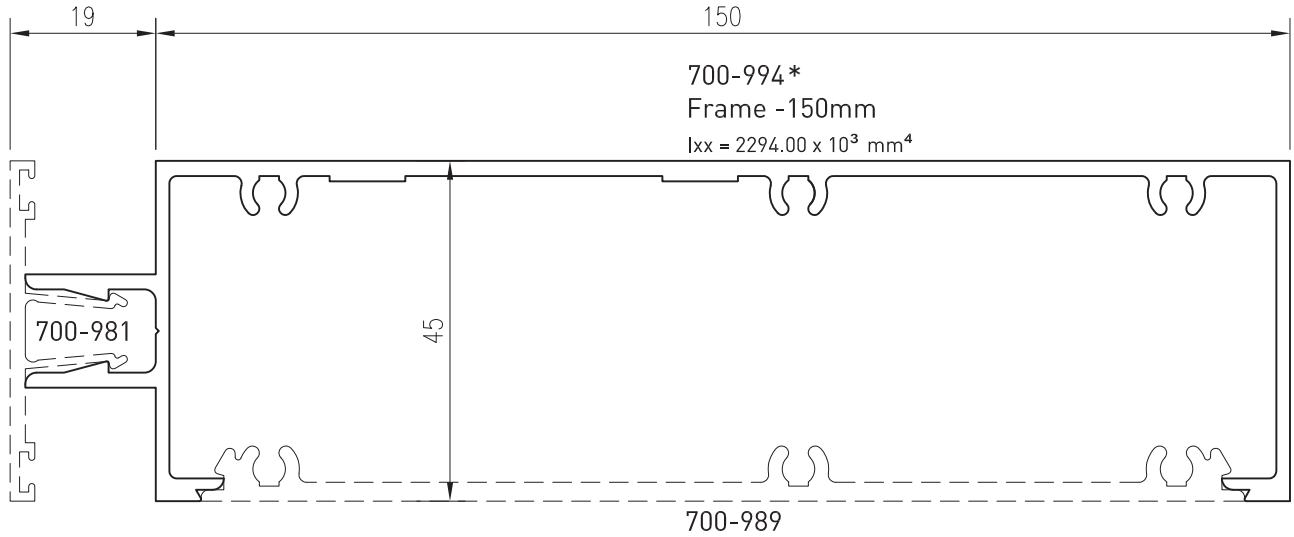

*Lead times may apply

Up to date stock availability can be viewed at www.lidco.com.au/indices