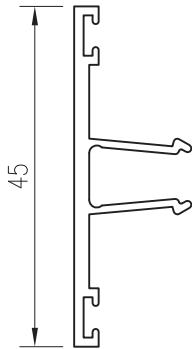

TECHNICAL SUPPORT techsupport@lidco.com.au T 1300 663 848

700-981
Glazing Cap
Ixx = 1.86 x 10³ mm⁴

700-945 *
Glazing Cap
Ixx = 16.30 x 10³ mm⁴

700-985
Glazing Cap - Return
Ixx = 3.69 x 10³ mm⁴

700-933 *
Adaptor - 413 System
Sash