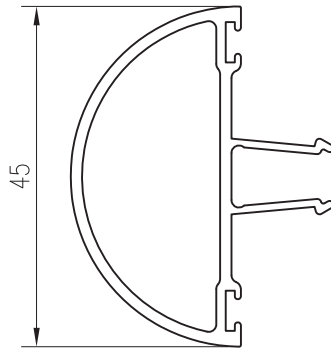

TECHNICAL SUPPORT techsupport@lidco.com.au T 1300 663 848

700-981
Glazing Cap
Ixx = 1.86 x 10³ mm⁴

700-945 *
Glazing Cap
Ixx = 16.30 x 10³ mm⁴

700-985
Glazing Cap - Return
Ixx = 3.69 x 10³ mm⁴

700-933 *
Adaptor - 413 System
Sash