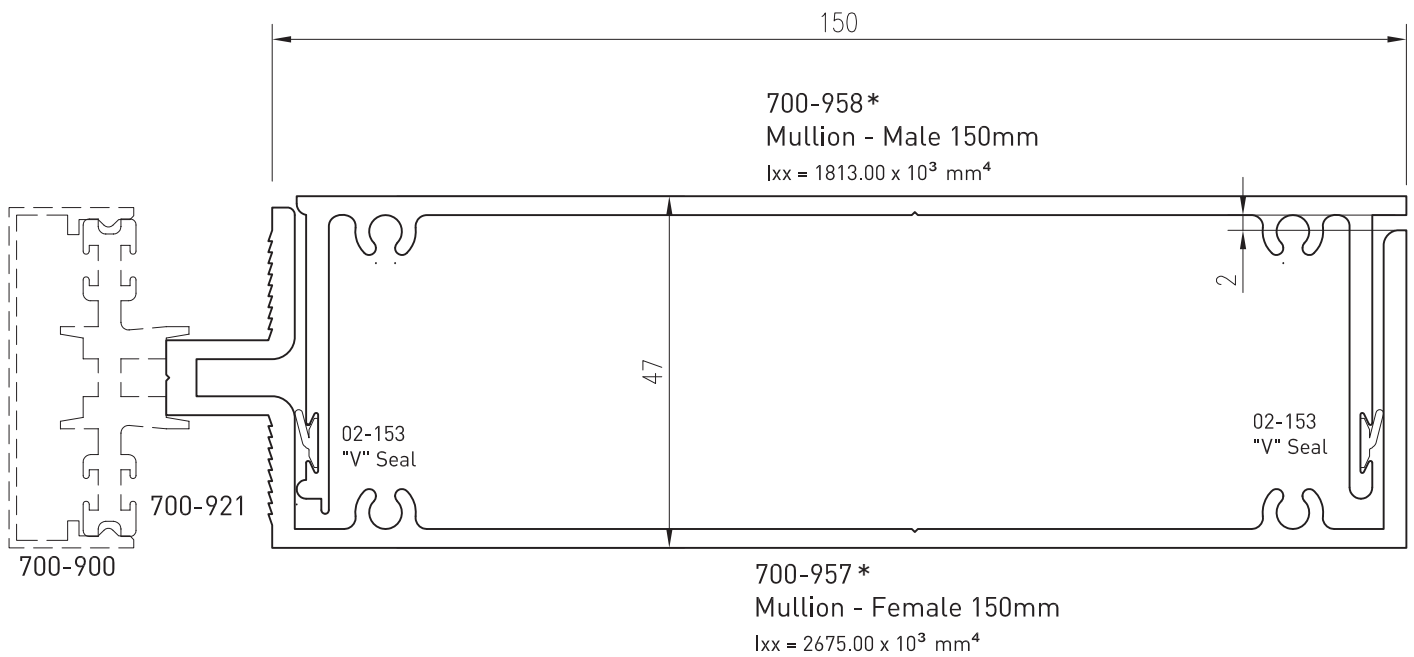

COMMERCIAL RANGE 719 SYSTEM

Emporia™ 100mm/150mm External Cap

Date: Feb 2013
Replaces: Apr 2012

*Lead times may apply

Up to date stock availability can be viewed at www.lidco.com.au/indices

SALES ORDERS orders@lidco.com.au F 1300 937 713

TECHNICAL SUPPORT techsupport@lidco.com.au T 1300 663 848