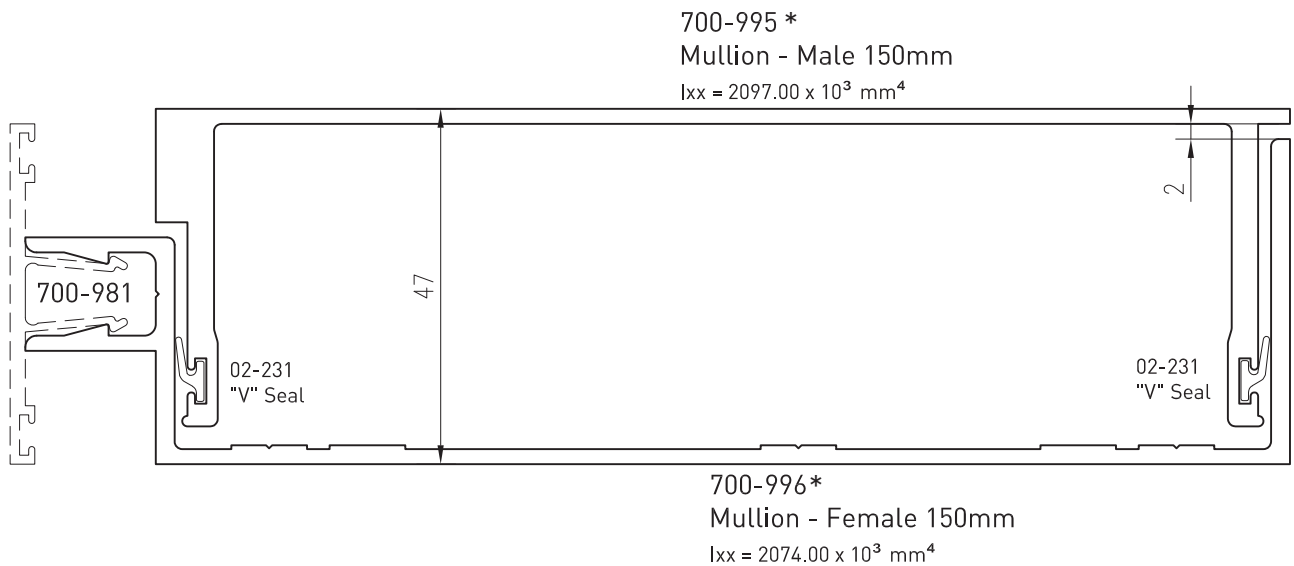

*Lead times may apply

Up to date stock availability can be viewed at www.lidco.com.au/indices