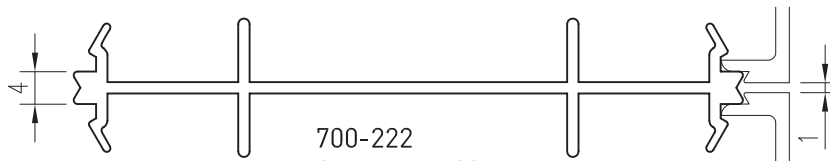

TECHNICAL SUPPORT techsupport@lidco.com.au T 1300 663 848

700-414
Infill - Flat
 $I_{xx} = 126.77 \times 10^3 \text{ mm}^4$

700-989
Infill - Flat 150mm
 $I_{xx} = 733.28 \times 10^3 \text{ mm}^4$

700-442*
Lug - Fixing
 $I_{xx} = 775.07 \times 10^3 \text{ mm}^4$

700-401
Infill - Centre Glaze
Glazing Adaptor
 $I_{xx} = 138.19 \times 10^3 \text{ mm}^4$

700-251
Infill - Reveal
Adaptor 100mm
 $I_{xx} = 2.66 \times 10^3 \text{ mm}^4$

700-222
Coupler - 100mm
 $I_{xx} = 208.25 \times 10^3 \text{ mm}^4$