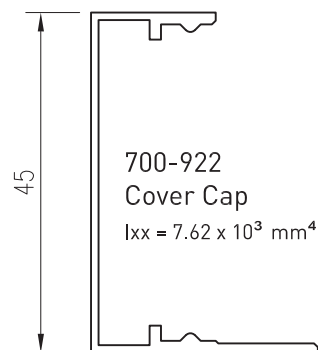

COMMERCIAL RANGE 719 SYSTEM

Emporia™ 100mm/150mm External Cap

Date: Feb 2013
Replaces: Apr 2012

*Lead times may apply

Up to date stock availability can be viewed at www.lidco.com.au/indices

SALES ORDERS orders@lidco.com.au F 1300 937 713

TECHNICAL SUPPORT techsupport@lidco.com.au T 1300 663 848