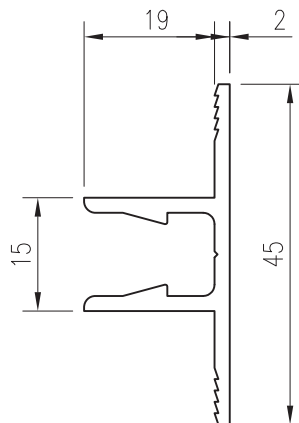

TECHNICAL SUPPORT techsupport@lidco.com.au T 1300 663 848

700-981
Glazing Cap
Ixx = 1.86 x 10³ mm⁴

700-945 *
Glazing Cap
Ixx = 16.30 x 10³ mm⁴

700-985
Glazing Cap - Return
Ixx = 3.69 x 10³ mm⁴

700-933 *
Adaptor - 413 System
Sash

700-988 *
Base - Glazing
Adaptor
Ixx = 2.64 x 10³ mm⁴

700-986
Base - Glazing
Adaptor
Ixx = 5.38 x 10³ mm⁴

700-987 *
Glazing Adaptor -
Structural Silicone
Ixx = 0.77 x 10³ mm⁴

*Lead times may apply

Up to date stock availability can be viewed at www.lidco.com.au/indices