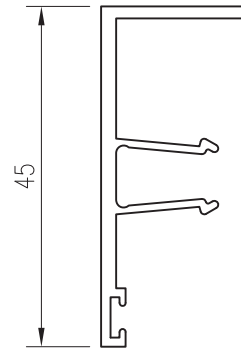

TECHNICAL SUPPORT techsupport@lidco.com.au T 1300 663 848

700-981
Glazing Cap
Ixx = 1.86 x 10³ mm⁴

700-945 *
Glazing Cap
Ixx = 16.30 x 10³ mm⁴

700-985
Glazing Cap - Return
Ixx = 3.69 x 10³ mm⁴

700-933 *
Adaptor - 413 System
Sash