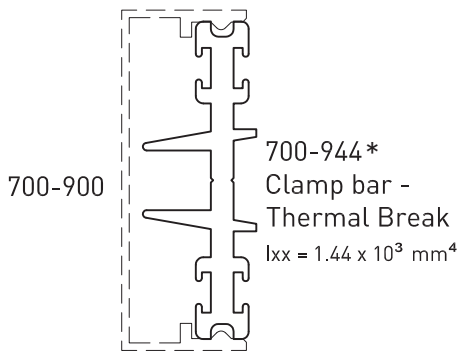

COMMERCIAL RANGE 719 SYSTEM

Emporia™ 100mm/150mm External Cap

Date: Feb 2013
Replaces: Apr 2012

*Lead times may apply

Up to date stock availability can be viewed at www.lidco.com.au/indices

SALES ORDERS orders@lidco.com.au F 1300 937 713

TECHNICAL SUPPORT techsupport@lidco.com.au T 1300 663 848