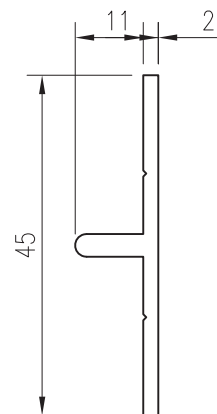

700-987 *
Glazing Adaptor -
Structural Silicone
Ixx = 0.77 x 10³ mm⁴

*Lead times may apply

Up to date stock availability can be viewed at www.lidco.com.au/indices