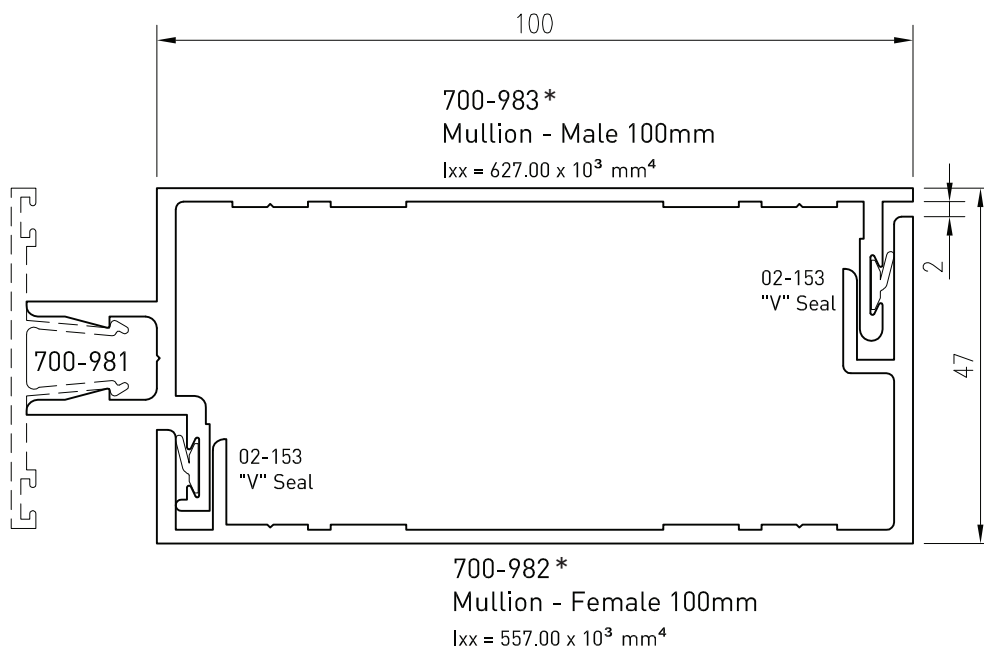

COMMERCIAL RANGE 719 SYSTEM

Emporia™ 100mm/150mm External Cap

Date: Feb 2013
Replaces: Apr 2012

*Lead times may apply

Up to date stock availability can be viewed at www.lidco.com.au/indices

SALES ORDERS orders@lidco.com.au F 1300 937 713

TECHNICAL SUPPORT techsupport@lidco.com.au T 1300 663 848