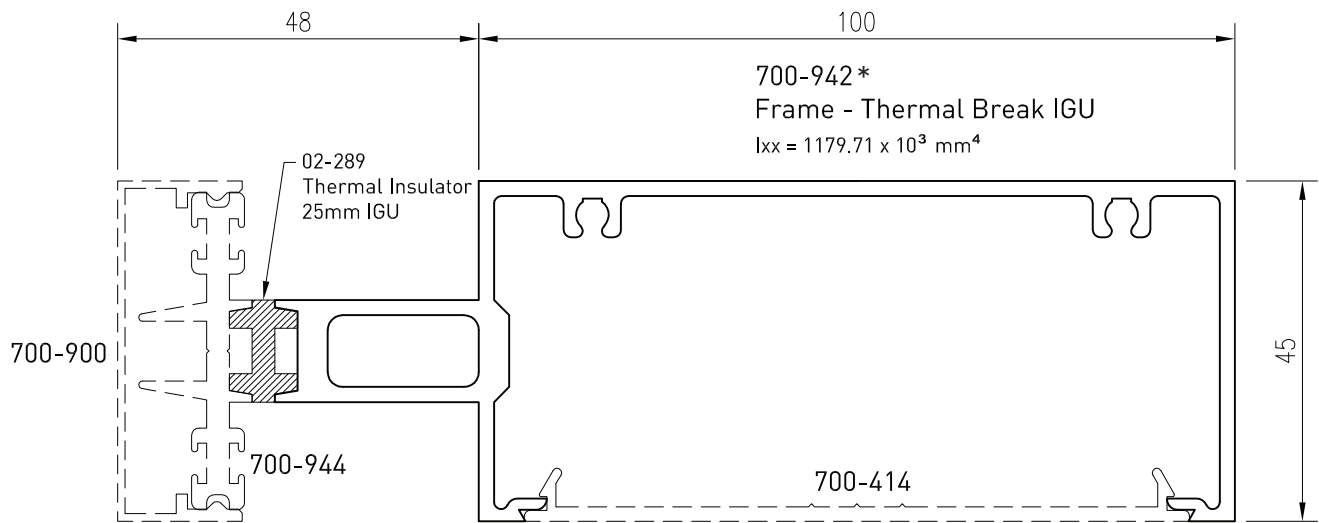

Emporia™ 100mm/150mm External Cap

Date: Feb 2013
Replaces: Apr 2012

02-290
Thermal Insulator
36mm IGU

700-984*
Transom - Structural Silicone 100mm
 $I_{xx} = 848.00 \times 10^3 \text{ mm}^4$

*Lead times may apply