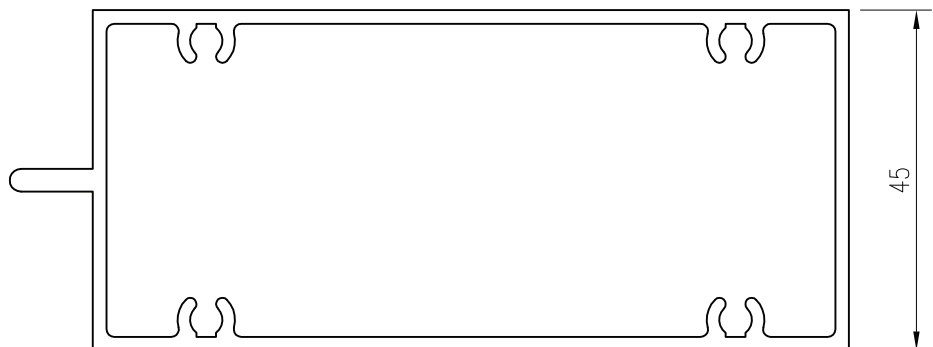

Emporia™ 100mm/150mm External Cap

Date: Feb 2013
Replaces: Apr 2012

02-290
Thermal Insulator
36mm IGU

700-984*
Transom - Structural Silicone 100mm
 $I_{xx} = 848.00 \times 10^3 \text{ mm}^4$

*Lead times may apply