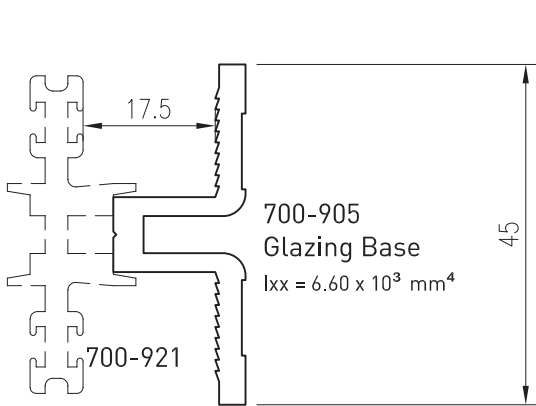

700-988 *
Base - Glazing
Adaptor
Ixx = 2.64 x 10³ mm⁴

COMMERCIAL RANGE 719 SYSTEM

Emporia™ 100mm/150mm External Cap

Date: Feb 2013
Replaces: Apr 2012

*Lead times may apply

Up to date stock availability can be viewed at www.lidco.com.au/indices

SALES ORDERS orders@lidco.com.au F 1300 937 713

TECHNICAL SUPPORT techsupport@lidco.com.au T 1300 663 848