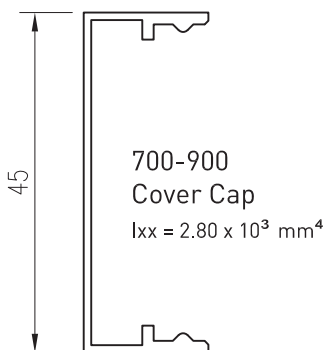

COMMERCIAL RANGE 719 SYSTEM

Emporia™ 100mm/150mm External Cap

Date: Feb 2013
Replaces: Apr 2012

*Lead times may apply

Up to date stock availability can be viewed at www.lidco.com.au/indices

SALES ORDERS orders@lidco.com.au F 1300 937 713

TECHNICAL SUPPORT techsupport@lidco.com.au T 1300 663 848