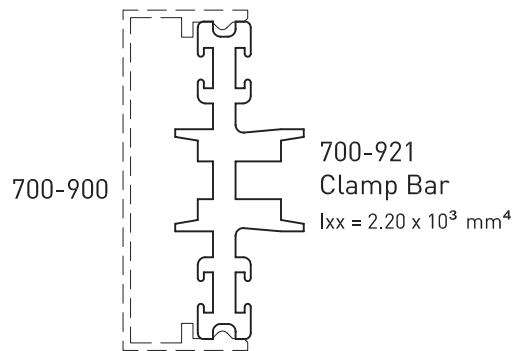

COMMERCIAL RANGE 719 SYSTEM

Emporia™ 100mm/150mm External Cap

Date: Feb 2013
Replaces: Apr 2012

*Lead times may apply

Up to date stock availability can be viewed at www.lidco.com.au/indices

SALES ORDERS orders@lidco.com.au F 1300 937 713

TECHNICAL SUPPORT techsupport@lidco.com.au T 1300 663 848