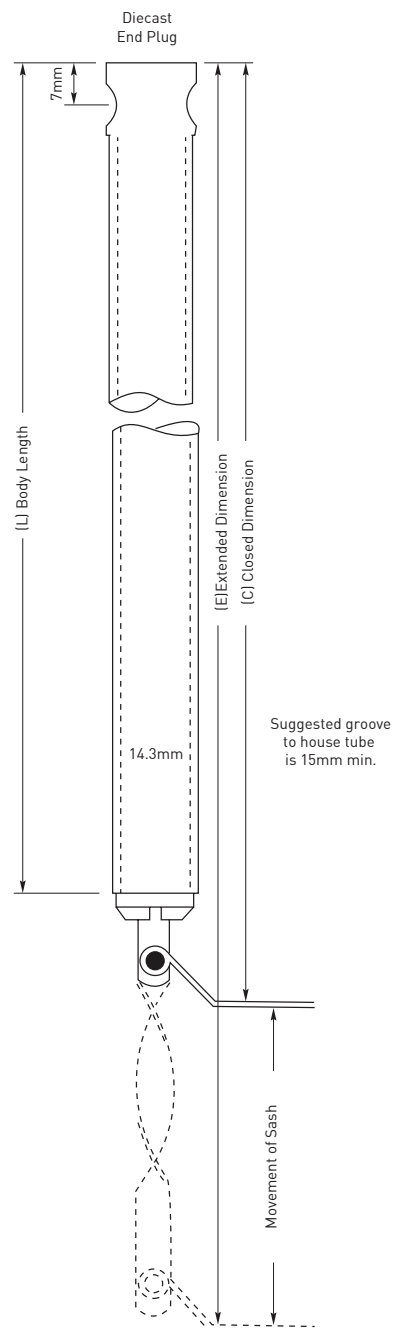

Spiral Balance Guide

Not to scale

Spiral Balance Selection Table		
Part Number	Body Length	Weight
06-500-01	318	2.25 – 7.25kg
06-500-02	343	2.25 – 7.25kg
06-500-03	368	2.25 – 7.25kg
06-500-04	394	2.25 – 7.25kg
06-500-05	419	2.25 – 7.25kg
06-500-06	445	2.25 – 7.25kg
06-500-07	470	2.25 – 7.25kg
06-500-08	495	2.25 – 7.25kg
06-500-09	521	2.25 – 7.25kg
06-500-10	546	2.25 – 7.25kg
06-500-11	572	2.25 – 7.25kg
06-500-12	597	2.25 – 7.25kg
06-500-13	622	2.25 – 7.25kg
06-500-14	648	7.25kg – 10kg
06-500-15	673	7.25kg – 10kg
06-500-16	699	7.25kg – 10kg
06-500-17	724	7.25kg – 10kg
06-500-18	749	7.25kg – 10kg
06-500-19	775	7.25kg – 10kg
06-500-20	800	7.25kg – 10kg
06-500-21	826	7.25kg – 10kg
06-500-22	851	7.25kg – 10kg
06-500-23	876	10kg – 14kg
06-500-24	902	10kg – 14kg
06-500-25	927	10kg – 14kg
06-500-26	953	10kg – 14kg
06-500-27	978	10kg – 14kg
06-500-28	1003	10kg – 14kg
06-500-29	1029	10kg – 14kg

Suitable for Lidco double hung windows

Up to date stock availability can be viewed at www.lidco.com.au/indices