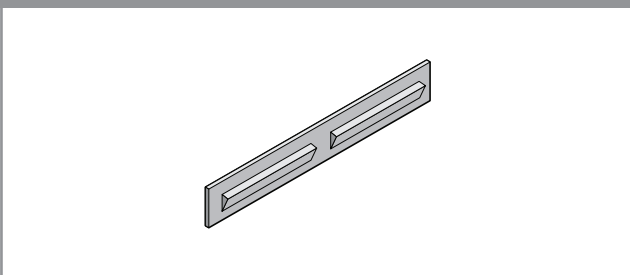

02-020 – Fin Seal 48 T Slot 6.5mm

02-511 – Sill Flap

Suitable for LSS-156, LSS-144, 400-241, LSS-200

03-044 – Skid Block

03-135 – Sash Stop (Top)

Up to date stock availability can be viewed at www.lidco.com.au/indices

Not to scale

04-514 – 4mm Glazing Channel

04-515 – 5mm Glazing Channel

04-516 – 6mm Glazing Channel

04-524 – 4mm Glazing Wedge

For 112 and 140 Systems

04-525 – 5mm Glazing Wedge

For 112 and 140 Systems